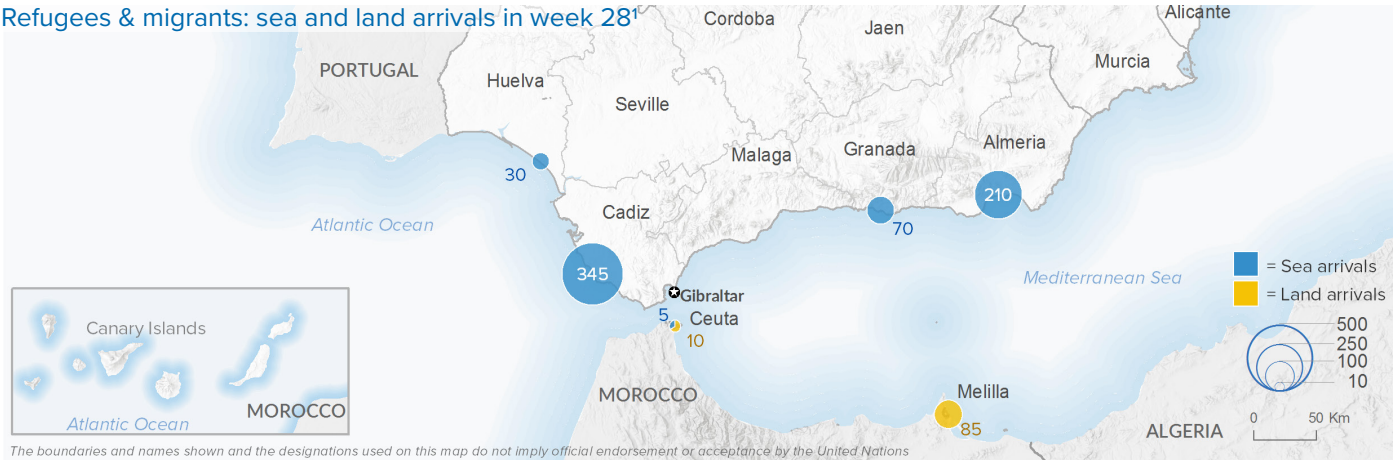

SPAIN Weekly snapshot - Week 28 (8 - 14 Jul 2019)

The charts below are based on figures from the Ministry of Interior and UNHCR estimates. All figures are provisional and subject to change

Refugees & migrants: sea and land arrivals in week 28¹

Total Sea and Land

Sea

Land (Ceuta & Melilla)

Sea and land arrivals during the last five weeks¹

Arrivals per month²

Most common nationalities, Jan - May 2019²

Demographic breakdown, Jan - May 2019²