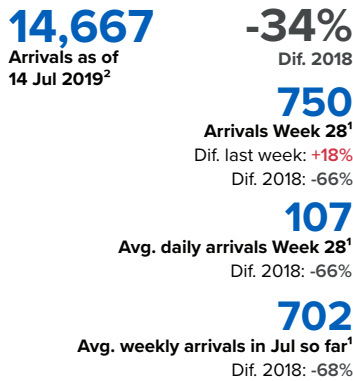

SPAIN Weekly snapshot - Week 28 (8 - 14 Jul 2019)

The charts below are based on figures from the Ministry of Interior and UNHCR estimates. All figures are provisional and subject to change

Refugees & migrants: sea and land arrivals in week 28¹

Total Sea and Land

Sea

Land (Ceuta & Melilla)

Sea and land arrivals during the last five weeks¹

Arrivals per month²

Most common nationalities, Jan - May 2019²

Demographic breakdown, Jan - May 2019²