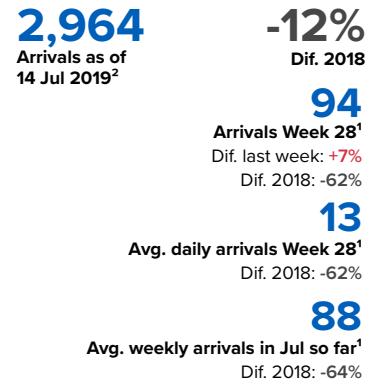

SPAIN Weekly snapshot - Week 28 (8 - 14 Jul 2019)

The charts below are based on figures from the Ministry of Interior and UNHCR estimates. All figures are provisional and subject to change

Refugees & migrants: sea and land arrivals in week 28¹

Total Sea and Land

Sea

Land (Ceuta & Melilla)

Sea and land arrivals during the last five weeks¹

Arrivals per month²

Most common nationalities, Jan - May 2019²

Demographic breakdown, Jan - May 2019²