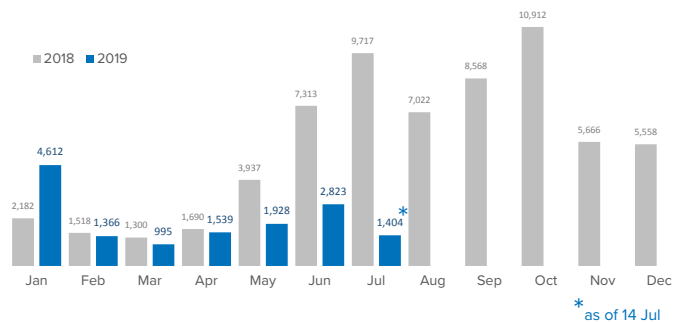

SPAIN Weekly snapshot - Week 28 (8 - 14 Jul 2019)

The charts below are based on figures from the Ministry of Interior and UNHCR estimates. All figures are provisional and subject to change

Refugees & migrants: sea and land arrivals in week 28¹

Total Sea and Land

Sea

Land (Ceuta & Melilla)

Sea and land arrivals during the last five weeks¹

Arrivals per month²

Most common nationalities, Jan - May 2019²

Demographic breakdown, Jan - May 2019²