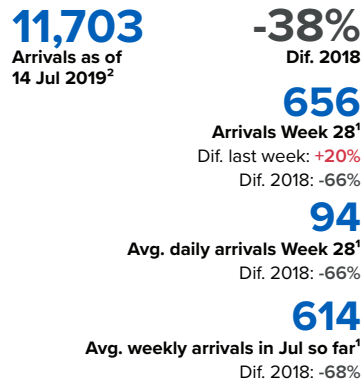

SPAIN Weekly snapshot - Week 28 (8 - 14 Jul 2019)

The charts below are based on figures from the Ministry of Interior and UNHCR estimates. All figures are provisional and subject to change

Refugees & migrants: sea and land arrivals in week 28¹

Total Sea and Land

Sea

Land (Ceuta & Melilla)

Sea and land arrivals during the last five weeks¹

Arrivals per month²

Most common nationalities, Jan - May 2019²

Demographic breakdown, Jan - May 2019²