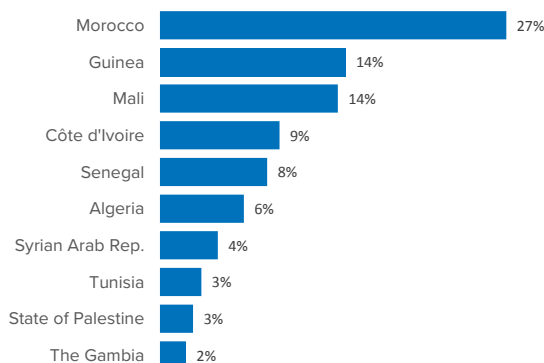

SPAIN Weekly snapshot - Week 28 (8 - 14 Jul 2019)

The charts below are based on figures from the Ministry of Interior and UNHCR estimates. All figures are provisional and subject to change

Refugees & migrants: sea and land arrivals in week 28¹

Total Sea and Land

Sea

Land (Ceuta & Melilla)

Sea and land arrivals during the last five weeks¹

Arrivals per month²

Most common nationalities, Jan - May 2019²

Demographic breakdown, Jan - May 2019²