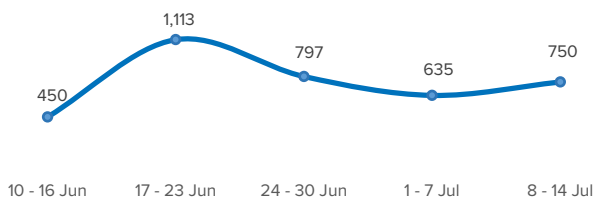

SPAIN Weekly snapshot - Week 28 (8 - 14 Jul 2019)

The charts below are based on figures from the Ministry of Interior and UNHCR estimates. All figures are provisional and subject to change

Refugees & migrants: sea and land arrivals in week 28¹

Total Sea and Land

Sea

Land (Ceuta & Melilla)

Sea and land arrivals during the last five weeks¹

Arrivals per month²

Most common nationalities, Jan - May 2019²

Demographic breakdown, Jan - May 2019²