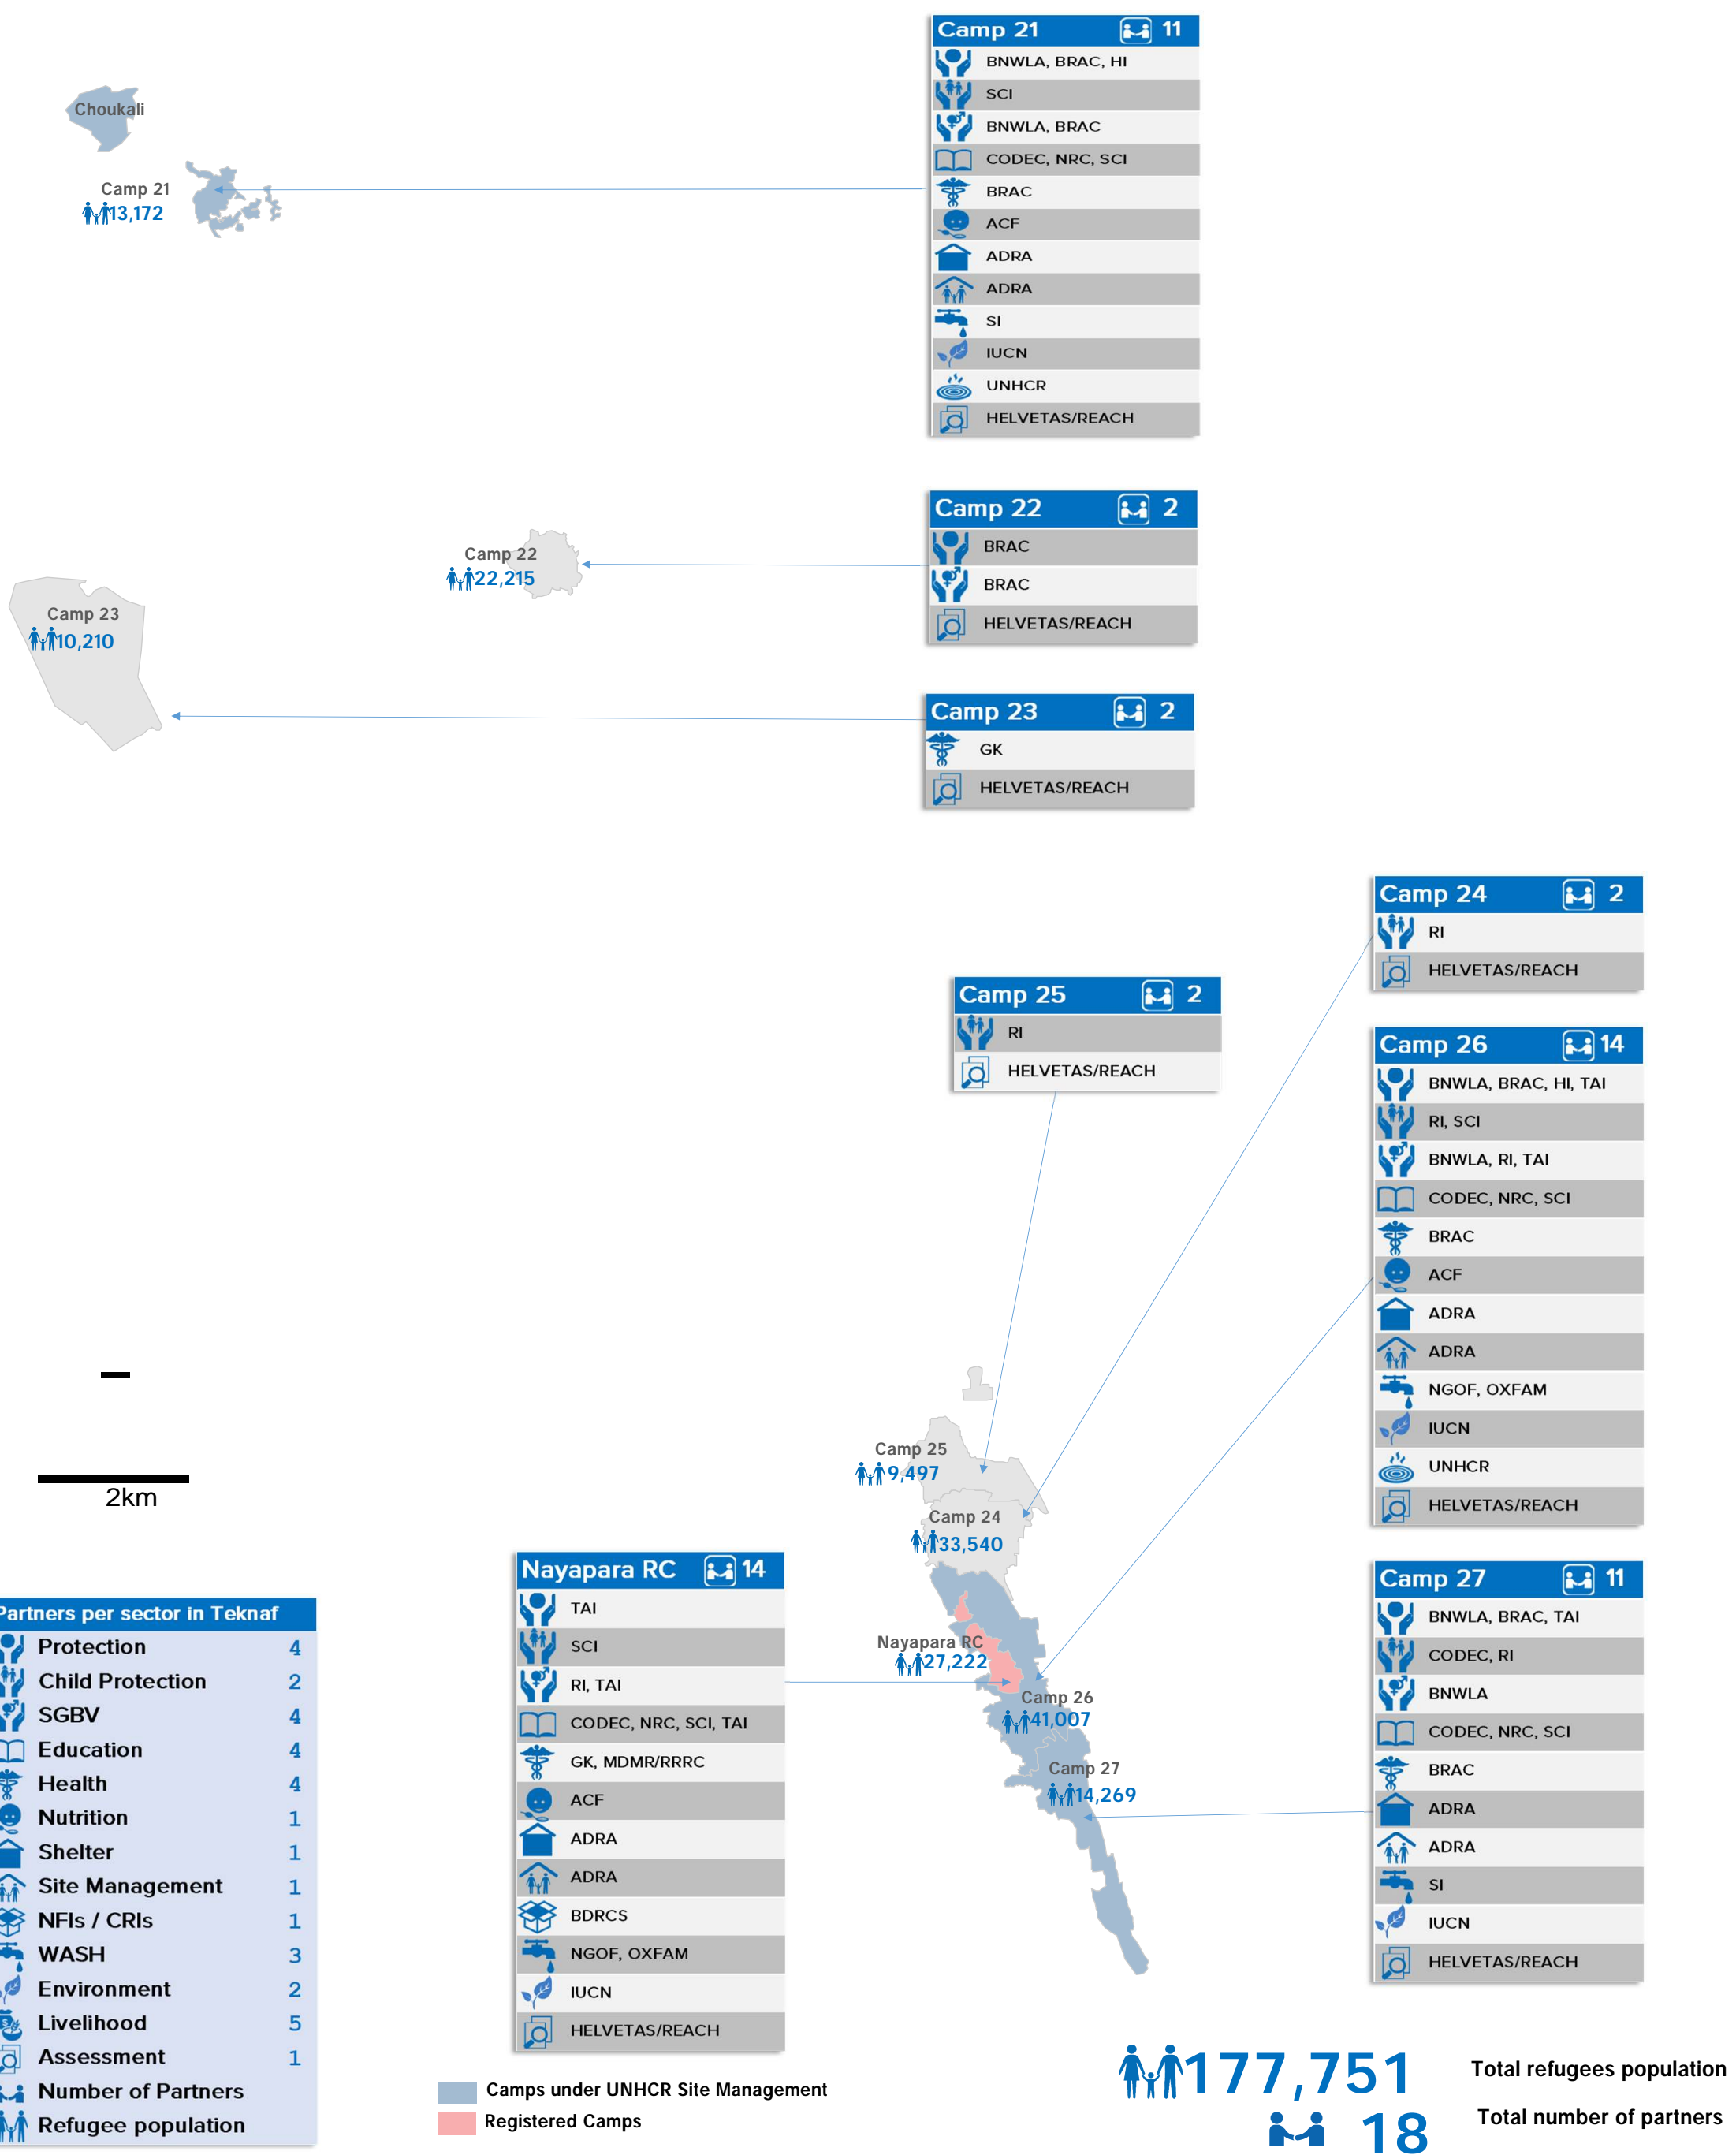

Host Communities * 8

- BRAC, TAI
- LH
- BRAC
- BRAC, CNRS, COAST, MUKTI, NGOF, WVI (CBI)

# of Partners per Sector	
7	Protection
4	Child Protection
5	SGBV
5	Education
7	Health
3	Nutrition
4	Shelter
4	Site Management
1	NFIs / CRIs
5	WASH
3	Environement
6	Livelihood
1	Assessment
	Number of Partners
	Refugee population

The boundaries and names shown and the designations used on this map do not imply social endorsement or acceptance by the United Nations. Source: UNHCR, RRC/UNHCR/Family Counting as of 31 July 2019

Livelihood projects are implemented in host communities of the following five unions : Nhillia, Baharchara, Whykong, Rajapalong, Palongkhali*

Protection activities are implemented in host communities of the following five unions : Nhillia, Baharchara, Sabrang, Teknaf, Paurashava

The boundaries and names shown and the designations used on this map do not imply official endorsement or acceptance by the United Nations. Source: UNHCR, RRC/UNHCR/Family Counting as of 31 July 2019