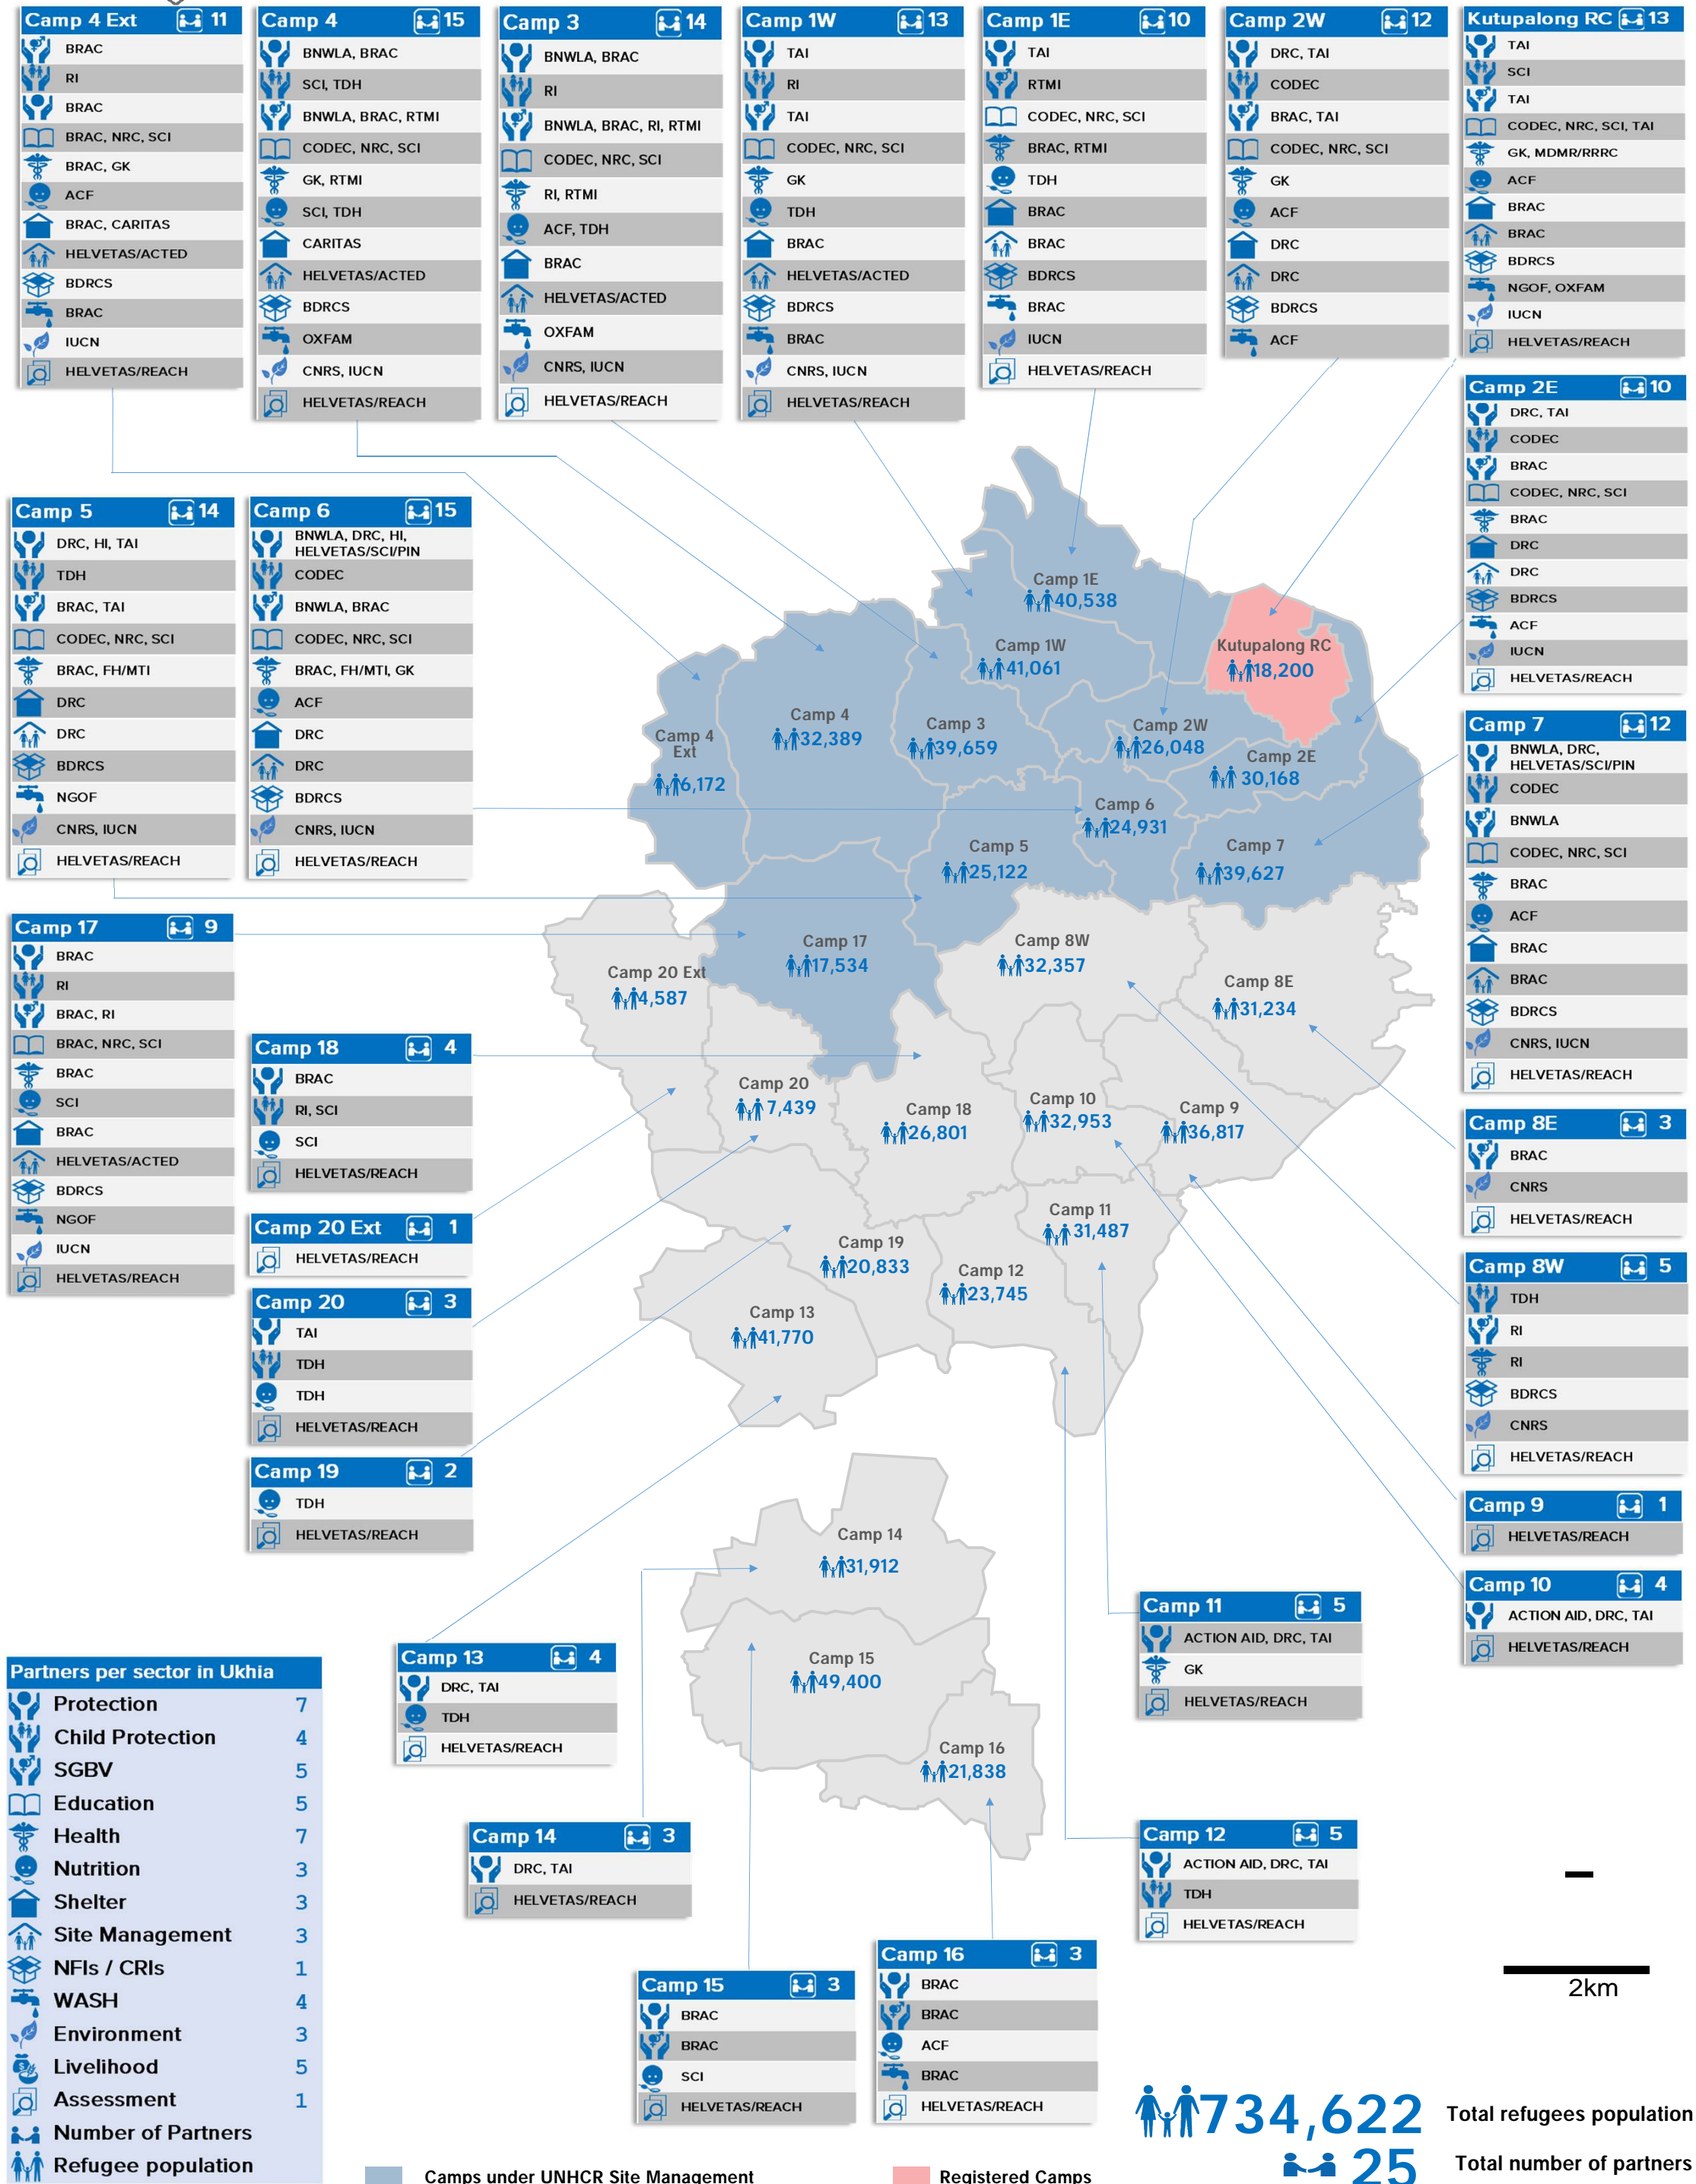

Host Communities * 8

- BRAC, TAI
- LH
- BRAC
- BRAC, CNRS, COAST, MUKTI, NGOF, WVI (CBI)

# of Partners per Sector	
7	Protection
4	Child Protection
5	SGBV
5	Education
7	Health
3	Nutrition
4	Shelter
4	Site Management
1	NFIs / CRIs
5	WASH
3	Environement
6	Livelihood
1	Assessment
	Number of Partners
	Refugee population

The boundaries and names shown and the designations used on this map do not imply social endorsement or acceptance by the United Nations. Source: UNHCR, RRC/UNHCR/Family Counting as of 31 July 2019

Livelihood projects are implemented in host communities of the following five unions : Nhillia, Baharchara, Whykong, Rajapalong, Palongkhali*

Protection activities are implemented in host communities of the following five unions : Nhillia, Baharchara, Sabrang, Teknaf, Paurashava

The boundaries and names shown and the designations used on this map do not imply official endorsement or acceptance by the United Nations. Source: UNHCR, RRC/UNHCR/Family Counting as of 31 July 2019