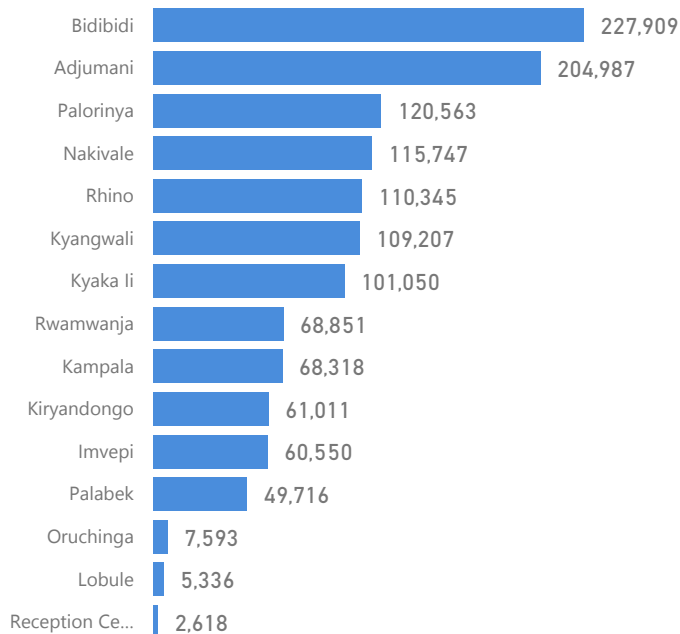

## Total Asylum-Seekers

26,743

### Living in Urban areas

5 %  
70,936

### Women

52 %  
680,930

## Population Locations

\* Kampala includes other Urban areas