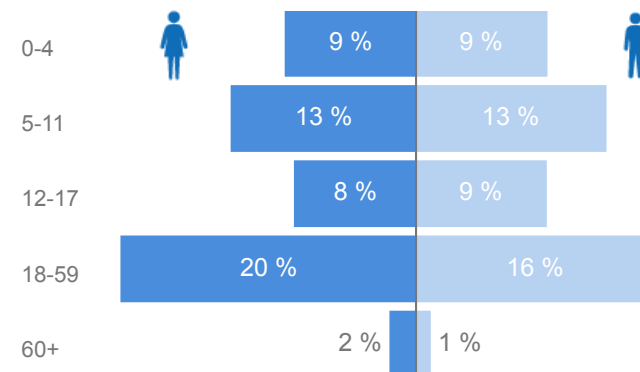

### Women

52 %  
680,930

### Youth

21 %  
280,928

## Population Locations

\* Kampala includes other Urban areas

## Age & Gender Breakdown