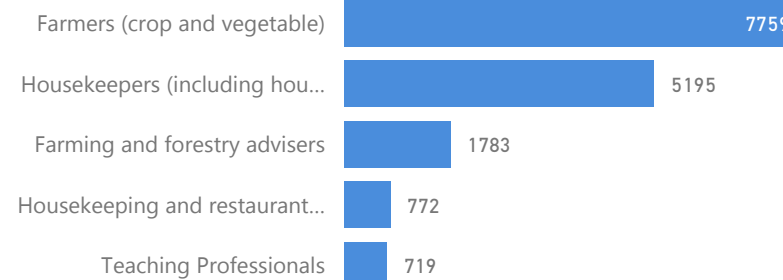

4

Zones

Level3	HHS	Individuals
Zone 3	11,486	53,747
Zone 5	9,764	48,923
Zone 2	8,434	49,754
Zone 1	7,509	43,473
Zone 4	6,119	31,950

Age & Gender Breakdown

Country of Origin - Top 6	Total
South Sudan	227,815
Sudan	84
Democratic Republic of the Congo	4
Nigeria	4
Somalia	1
United Republic of Tanzania	1

New Registration by Month

Occupation * - Top 5 27.3% Have occupation

* Age is between 18 - 59 years for Occupation

Specific Needs - Top 7