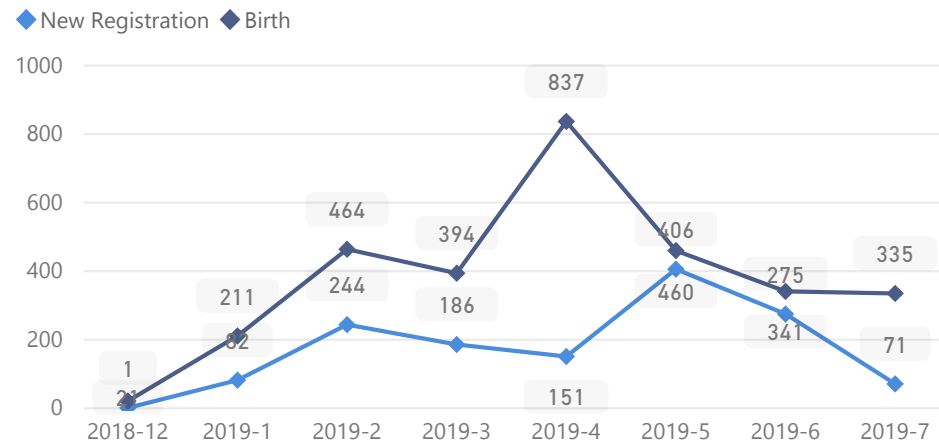

Uganda - Refugee Statistics July 2019 - Bidibidi

Total Population

227,909

Total Refugees

227,905

Total Households

43,325

Total Asylum-Seekers

4

Zones

Level3	HHS	Individuals
Zone 3	11,486	53,747
Zone 5	9,764	48,923
Zone 2	8,434	49,754
Zone 1	7,509	43,473
Zone 4	6,119	31,950

Age & Gender Breakdown

Country of Origin - Top 6	Total
South Sudan	227,815
Sudan	84
Democratic Republic of the Congo	4
Nigeria	4
Somalia	1
United Republic of Tanzania	1

New Registration by Month

Occupation * - Top 5 27.3% Have occupation

* Age is between 18 - 59 years for Occupation

Specific Needs - Top 7