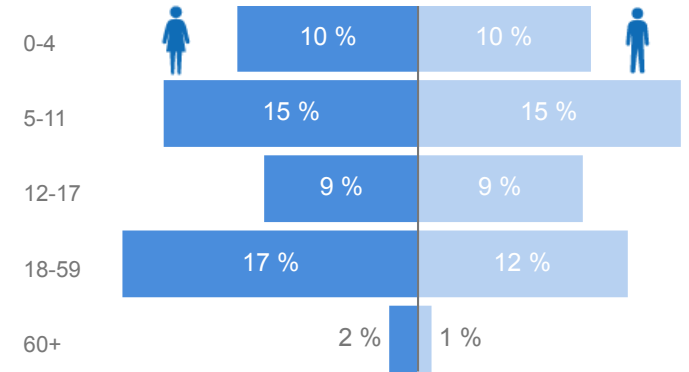

Uganda - Refugee Statistics July 2019 - Bidibidi

Total Population

227,909

Total Refugees

227,905

Total Households

43,325

Total Asylum-Seekers

4

Zones

Level3	HHS	Individuals
Zone 3	11,486	53,747
Zone 5	9,764	48,923
Zone 2	8,434	49,754
Zone 1	7,509	43,473
Zone 4	6,119	31,950

Age & Gender Breakdown

Country of Origin - Top 6	Total
South Sudan	227,815
Sudan	84
Democratic Republic of the Congo	4
Nigeria	4
Somalia	1
United Republic of Tanzania	1

New Registration by Month

Occupation * - Top 5 27.3% Have occupation

* Age is between 18 - 59 years for Occupation

Specific Needs - Top 7