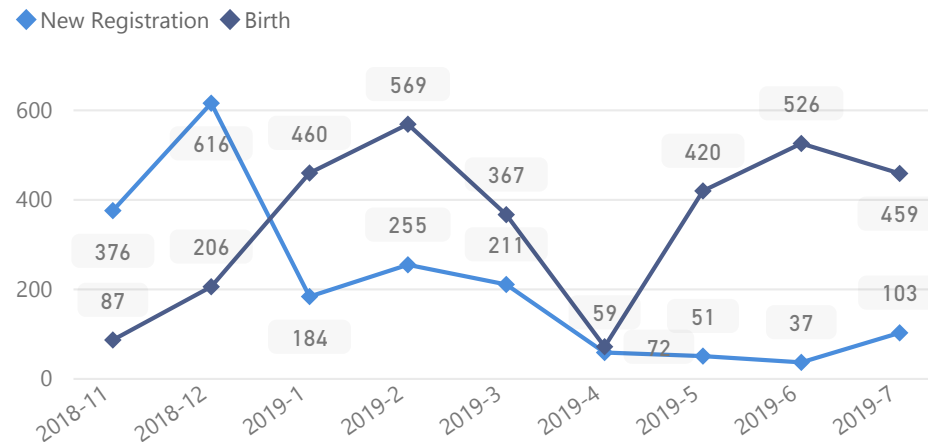

Uganda - Refugee Statistics July 2019 - Rwamwanja

Total Population

68,851

Total Households

18,372

Women and Children

82 %

56,751

Elderly

2 %

1,480

Total Refugees

68,464

Total Asylum-Seekers

387

Women

52 %

35,534

Youth 15-24

15 %

10,214

Zones

Level3	HHs	Individuals
Kyempango	5,110	18,949
Kaihora	2,549	10,273
Mahani	2,361	8,506
Nkoma	1,977	7,471
Ntenungi	1,808	7,193
Base Camp	1,785	6,422
Mahiga	1,152	3,753
Kikuura	667	2,410
Wajjagahe	529	1,961
Buguta	399	1,384

Age & Gender Breakdown

Country of Origin - Top 6	Total
Democratic Republic of the Congo	68,616
South Sudan	106
Rwanda	73
Burundi	27
Congo, Republic of the	8
Somalia	8

New Registration by Month

Occupation