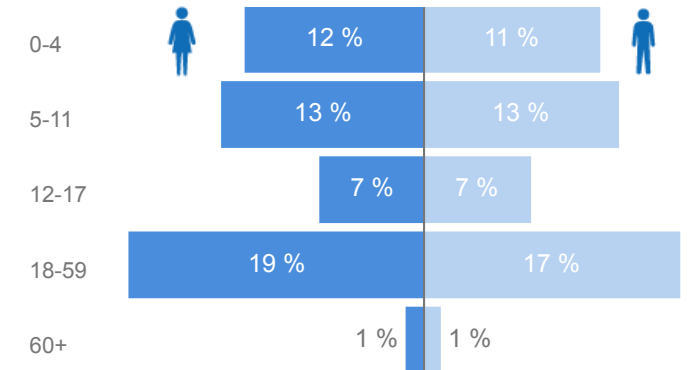

Elderly

2 %

1,480

Total Refugees

68,464

Total Asylum-Seekers

387

Women

52 %

35,534

Youth 15-24

15 %

10,214

Zones

Level3	HHs	Individuals
Kyempango	5,110	18,949
Kaihora	2,549	10,273
Mahani	2,361	8,506
Nkoma	1,977	7,471
Ntenungi	1,808	7,193
Base Camp	1,785	6,422
Mahiga	1,152	3,753
Kikuura	667	2,410
Wajjagahe	529	1,961
Buguta	399	1,384

Age & Gender Breakdown

Country of Origin - Top 6	Total
Democratic Republic of the Congo	68,616
South Sudan	106
Rwanda	73
Burundi	27
Congo, Republic of the	8
Somalia	8

New Registration by Month

Occupation

* - Top 7 **66.1%** Have occupation

* Age is between 18 - 59 years for Occupation

Specific Needs - Top 7