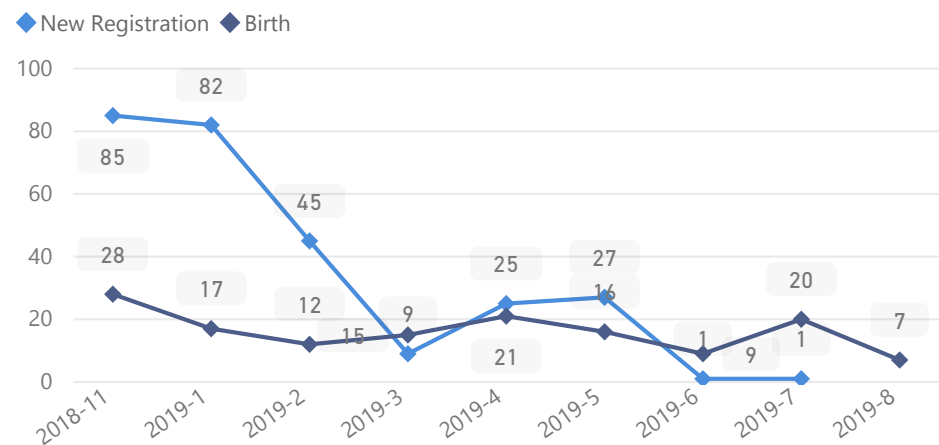

Uganda - Refugee Statistics August 2019 - Lobule

Total Population

5,343

Total Refugees

5,343

Total Households

886

Total Asylum-Seekers

0

Zones

Level3	HHS	Individuals
Zone B	446	2,690
Zone A	439	2,622

Age & Gender Breakdown

Country of Origin	Total
Democratic Republic of the Congo	5,343

New Registration by Month

Occupation * - Top 7

* Age is between 18 - 59 years for Occupation