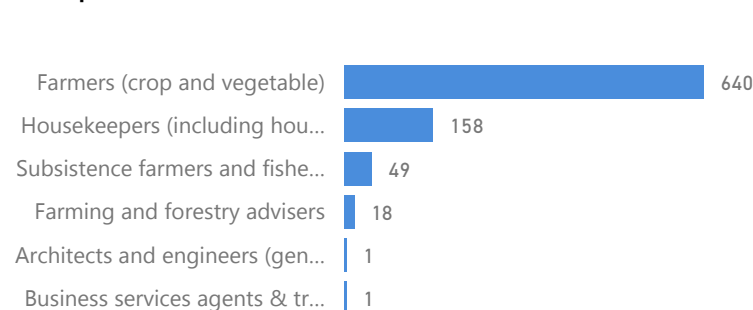

0

Zones

Level3	HHS	Individuals
Zone B	446	2,690
Zone A	439	2,622

Age & Gender Breakdown

Country of Origin	Total
Democratic Republic of the Congo	5,343

New Registration by Month

Occupation * - Top 7

* Age is between 18 - 59 years for Occupation

Specific Needs - Top 7