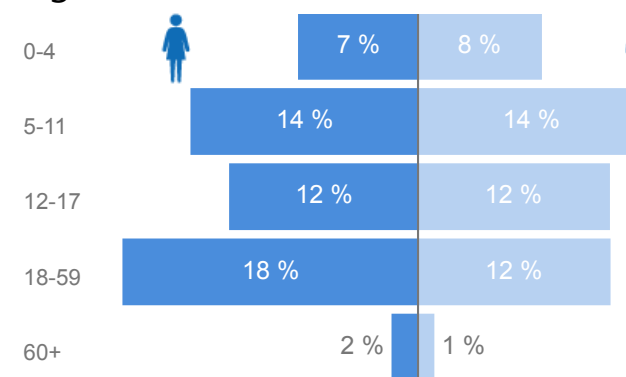

Uganda - Refugee Statistics August 2019 - Lobule

Total Population

5,343

Total Refugees

5,343

Total Households

886

Total Asylum-Seekers

0

Zones

Level3	HHS	Individuals
Zone B	446	2,690
Zone A	439	2,622

Age & Gender Breakdown

Country of Origin	Total
Democratic Republic of the Congo	5,343

New Registration by Month

Occupation * - Top 7

* Age is between 18 - 59 years for Occupation