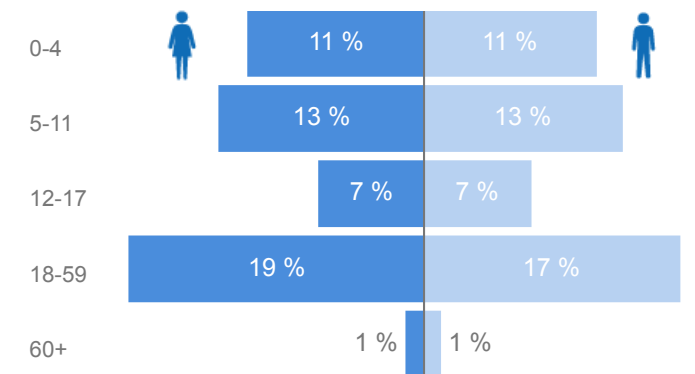

Uganda - Refugee Statistics August 2019 - Rwamwanja

Total Population

69,372

Total Households

18,475

Women and Children

82 %
57,187

Elderly
2 %
1,504

Total Refugees

68,691

Total Asylum-Seekers

681

Women
52 %
35,807

Youth 15-24
15 %
10,290

Zones

Level3	HHS	Individuals
Kyempango	5,068	18,988
Kaihora	2,525	10,294
Mahani	2,509	8,915
Nkoma	1,969	7,596
Ntenungi	1,812	7,307
Base Camp	1,802	6,524
Mahiga	1,149	3,804
Kikuura	666	2,416
Wajjagahe	525	1,972
Buguta	397	1,380

Age & Gender Breakdown

Country of Origin - Top 6	Total
Democratic Republic of the Congo	69,110
South Sudan	107
Rwanda	95
Burundi	31
Congo, Republic of the	8
Somalia	8

New Registration by Month

Occupation * - Top 7 **65.8%** Have occupation

* Age is between 18 - 59 years for Occupation

Specific Needs - Top 7