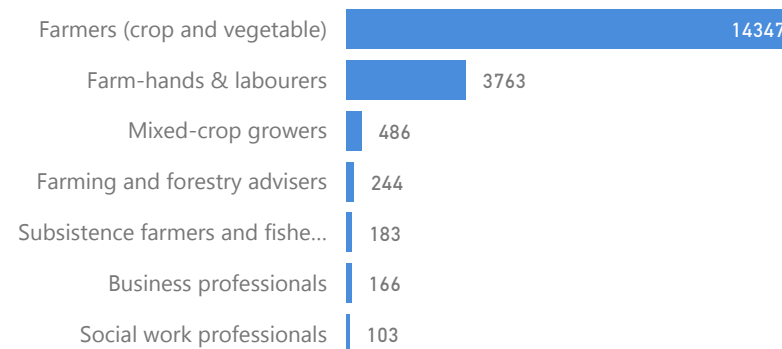

Age & Gender Breakdown

Country of Origin - Top 6	Total
Democratic Republic of the Congo	69,110
South Sudan	107
Rwanda	95
Burundi	31
Congo, Republic of the	8
Somalia	8

New Registration by Month

Occupation * - Top 7 **65.8%** Have occupation

* Age is between 18 - 59 years for Occupation

Specific Needs - Top 7