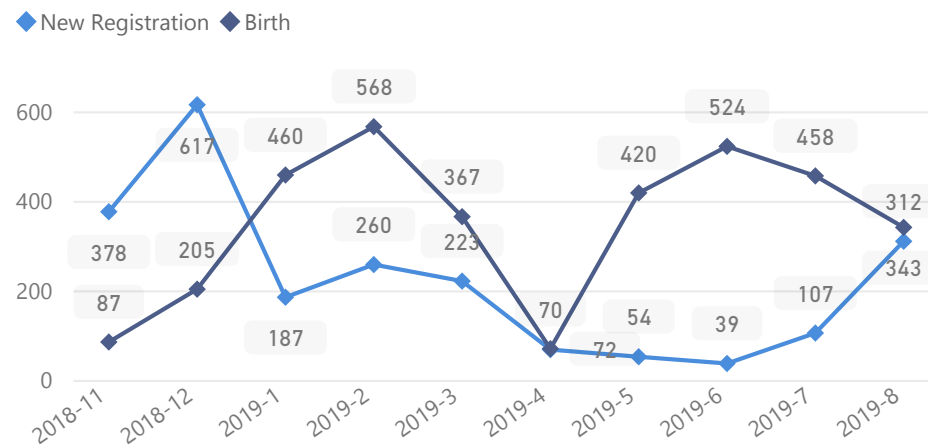

Uganda - Refugee Statistics August 2019 - Rwamwanja

Total Population

69,372

Total Households

18,475

Women and Children

82 %
57,187

Elderly
2 %
1,504

Total Refugees

68,691

Total Asylum-Seekers

681

Women
52 %
35,807

Youth 15-24
15 %
10,290

Zones

Level3	HHS	Individuals
Kyempango	5,068	18,988
Kaihora	2,525	10,294
Mahani	2,509	8,915
Nkoma	1,969	7,596
Ntenungi	1,812	7,307
Base Camp	1,802	6,524
Mahiga	1,149	3,804
Kikuura	666	2,416
Wajjagahe	525	1,972
Buguta	397	1,380

Age & Gender Breakdown

Country of Origin - Top 6	Total
Democratic Republic of the Congo	69,110
South Sudan	107
Rwanda	95
Burundi	31
Congo, Republic of the	8
Somalia	8

New Registration by Month

Occupation * - Top 7 **65.8%** Have occupation

* Age is between 18 - 59 years for Occupation

Specific Needs - Top 7