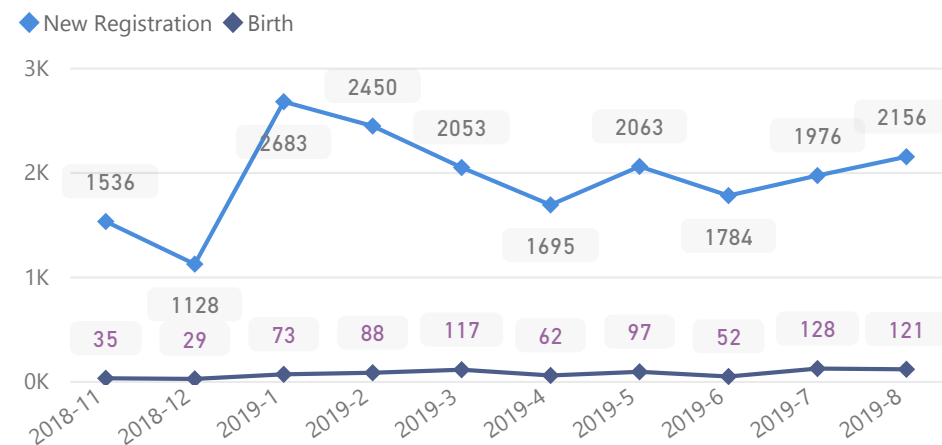

Uganda - Refugee Statistics August 2019 - Kampala

Total Population

70,191

Total Households

35,654

Women and Children

66 %

46,540

Elderly

1 %

933

Total Refugees

53,502

Total Asylum-Seekers

16,689

Women

48 %

33,356

Youth 15-24

27 %

19,025

New Registration By Month