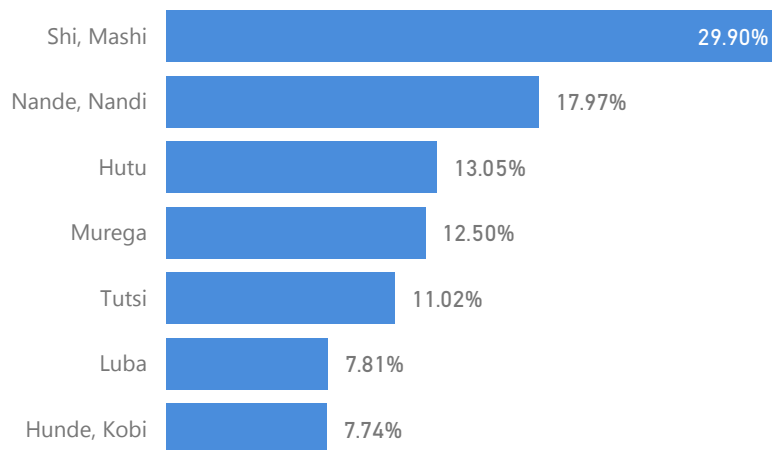

Congolese By Ethnicity - Top 7