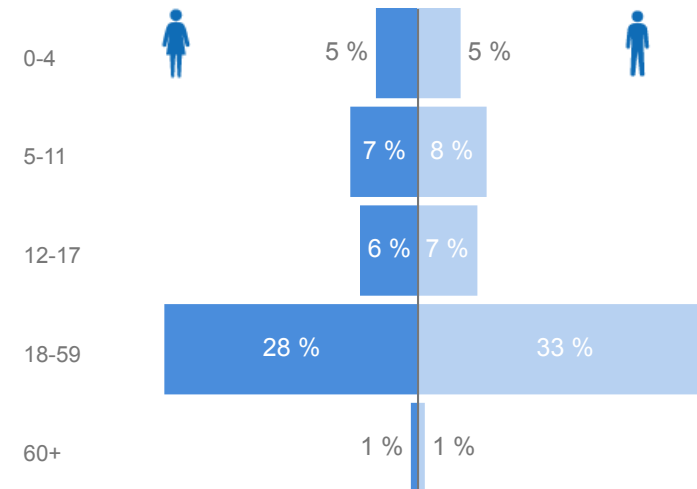

### Women

48 %

33,356

### Youth 15-24

27 %

19,025

## New Registration By Month

Country of Origin - Top 15	Total
Democratic Republic of the Congo	25,209
Somalia	20,310
Eritrea	11,935
Burundi	4,159
South Sudan	3,274
Ethiopia	1,897
Rwanda	1,771
Sudan	1,267
Pakistan	235
Turkey	33
Yemen	27
Syrian Arab Republic	16
Congo, Republic of the	14
Egypt	9
Chad	7

## Age & Gender Breakdown