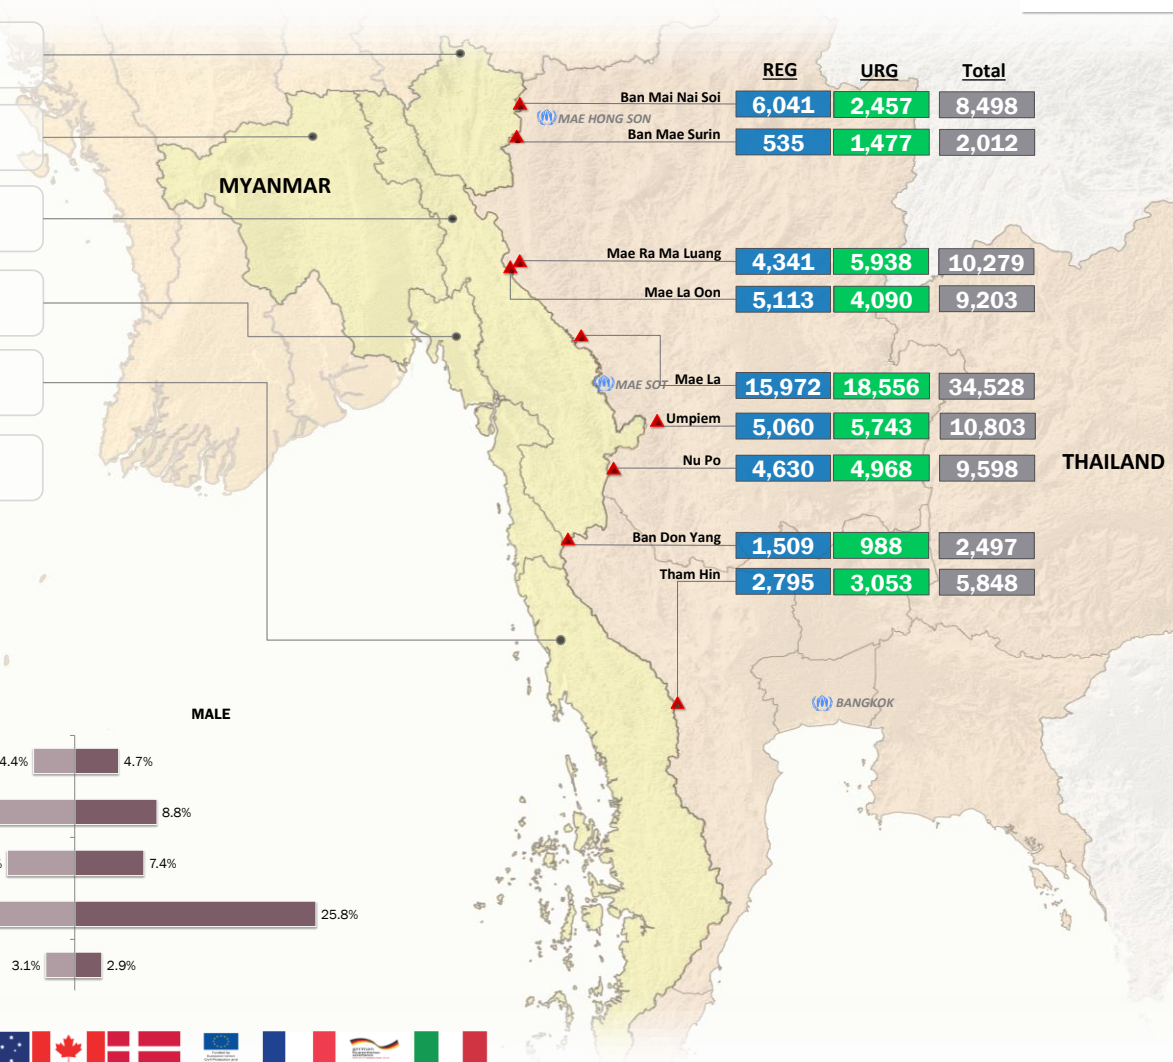

Age and Gender