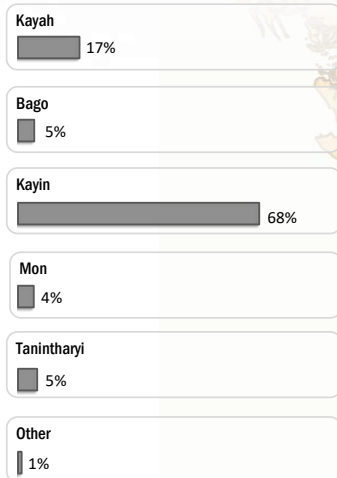

Main States/Regions of Origin

Based on registered refugee population

Total Verified Refugee Population *

93,266

* Verification Exercise conducted from Jan-Apr 2015 and subsequent data changes to-date

Registered population 45,996

Unregistered population 47,270