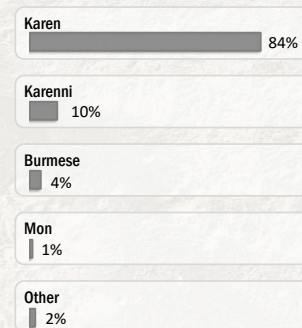

Main States/Regions of Origin

Based on registered refugee population

Total Verified Refugee Population *

93,266

* Verification Exercise conducted from Jan-Apr 2015 and subsequent data changes to-date

Registered population 45,996

Unregistered population 47,270

Age and Gender

Religion

Ethnicity

Legend

- ▲ Temporary Shelter
- UNHCR Office

Source: UNHCR proGres database

For more information, contact: linumaesot@unhcr.org
www.commonservice.info