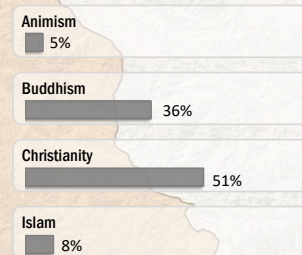

Main States/Regions of Origin

Based on registered refugee population

Total Verified Refugee Population *

93,266

* Verification Exercise conducted from Jan-Apr 2015 and subsequent data changes to-date

Registered population 45,996

Unregistered population 47,270

Age and Gender

Religion

Ethnicity

Legend

- ▲ Temporary Shelter
- UNHCR Office

Source: UNHCR proGres database

For more information, contact: linumaesot@unhcr.org
www.commonservice.info