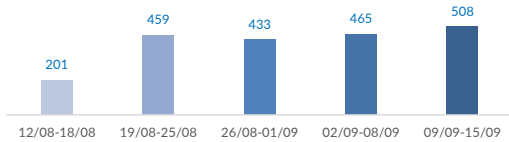

Sea arrivals of last weeks