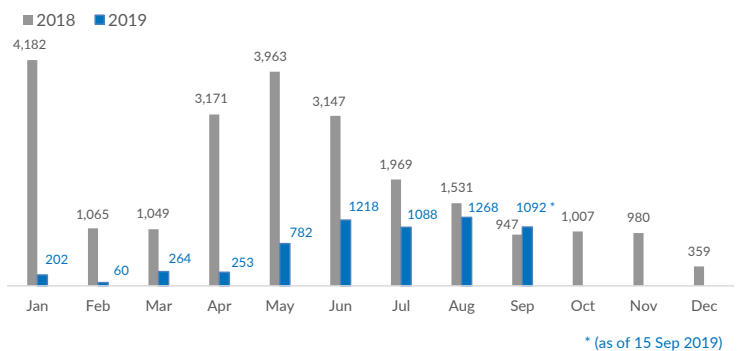

## Italy weekly snapshot - 15 Sep 2019

(The charts below are based on figures from the Italian Ministry of Interior and UNHCR estimates. All figures are provisional and subject to change)

<b>Total arrivals (1 Jan - 15 Sep 2019):</b>	<b>6,227</b>
Total arrivals (1 Jan - 15 Sep 2018):	20,690
<b>Total arrivals 1 Sep - 15 Sep 2019</b>	<b>1,092</b>
Total arrivals 1 Sep - 15 Sep 2018	613
<b>Average daily arrivals in September 2019 so far:</b>	<b>73</b>
Average daily arrivals in August 2019:	41

<b>Estimated # of arrivals during the last seven days</b>	<b>508</b>
---	------------

(Based on arrivals or registration figures collected by UNHCR staff)

Mon, 09 Sep 2019	66
Tue, 10 Sep 2019	0
Wed, 11 Sep 2019	58
Thu, 12 Sep 2019	1
Fri, 13 Sep 2019	0
Sat, 14 Sep 2019	279
Sun, 15 Sep 2019	104

### Sea arrivals of last weeks

### Arrivals per month