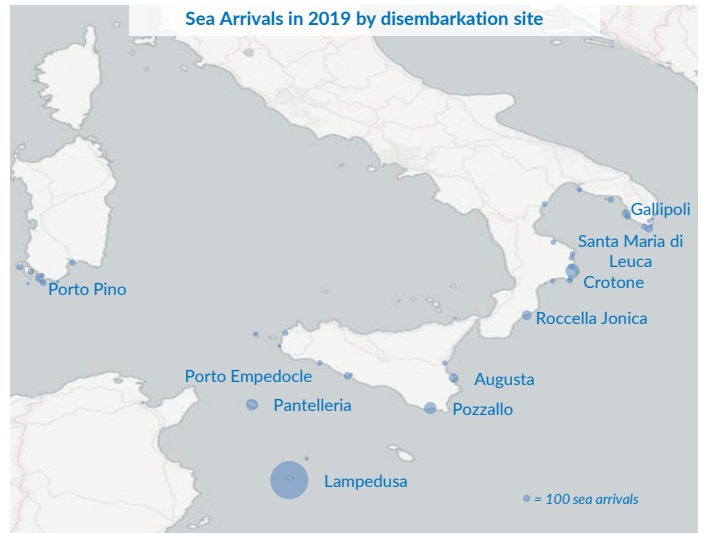

## Italy weekly snapshot - 15 Sep 2019

(The charts below are based on figures from the Italian Ministry of Interior and UNHCR estimates. All figures are provisional and subject to change)

<b>Total arrivals (1 Jan - 15 Sep 2019):</b>	<b>6,227</b>
Total arrivals (1 Jan - 15 Sep 2018):	20,690
<b>Total arrivals 1 Sep - 15 Sep 2019</b>	<b>1,092</b>
Total arrivals 1 Sep - 15 Sep 2018	613
<b>Average daily arrivals in September 2019 so far:</b>	<b>73</b>
Average daily arrivals in August 2019:	41

### Sea arrivals of last weeks

### Most common sea arrival nationalities in Italy (comparison with previous month)

### Estimated daily sea arrivals in 2019