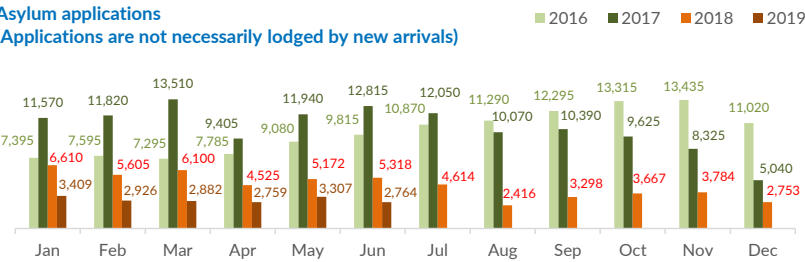

Asylum applications

(Applications are not necessarily lodged by new arrivals)