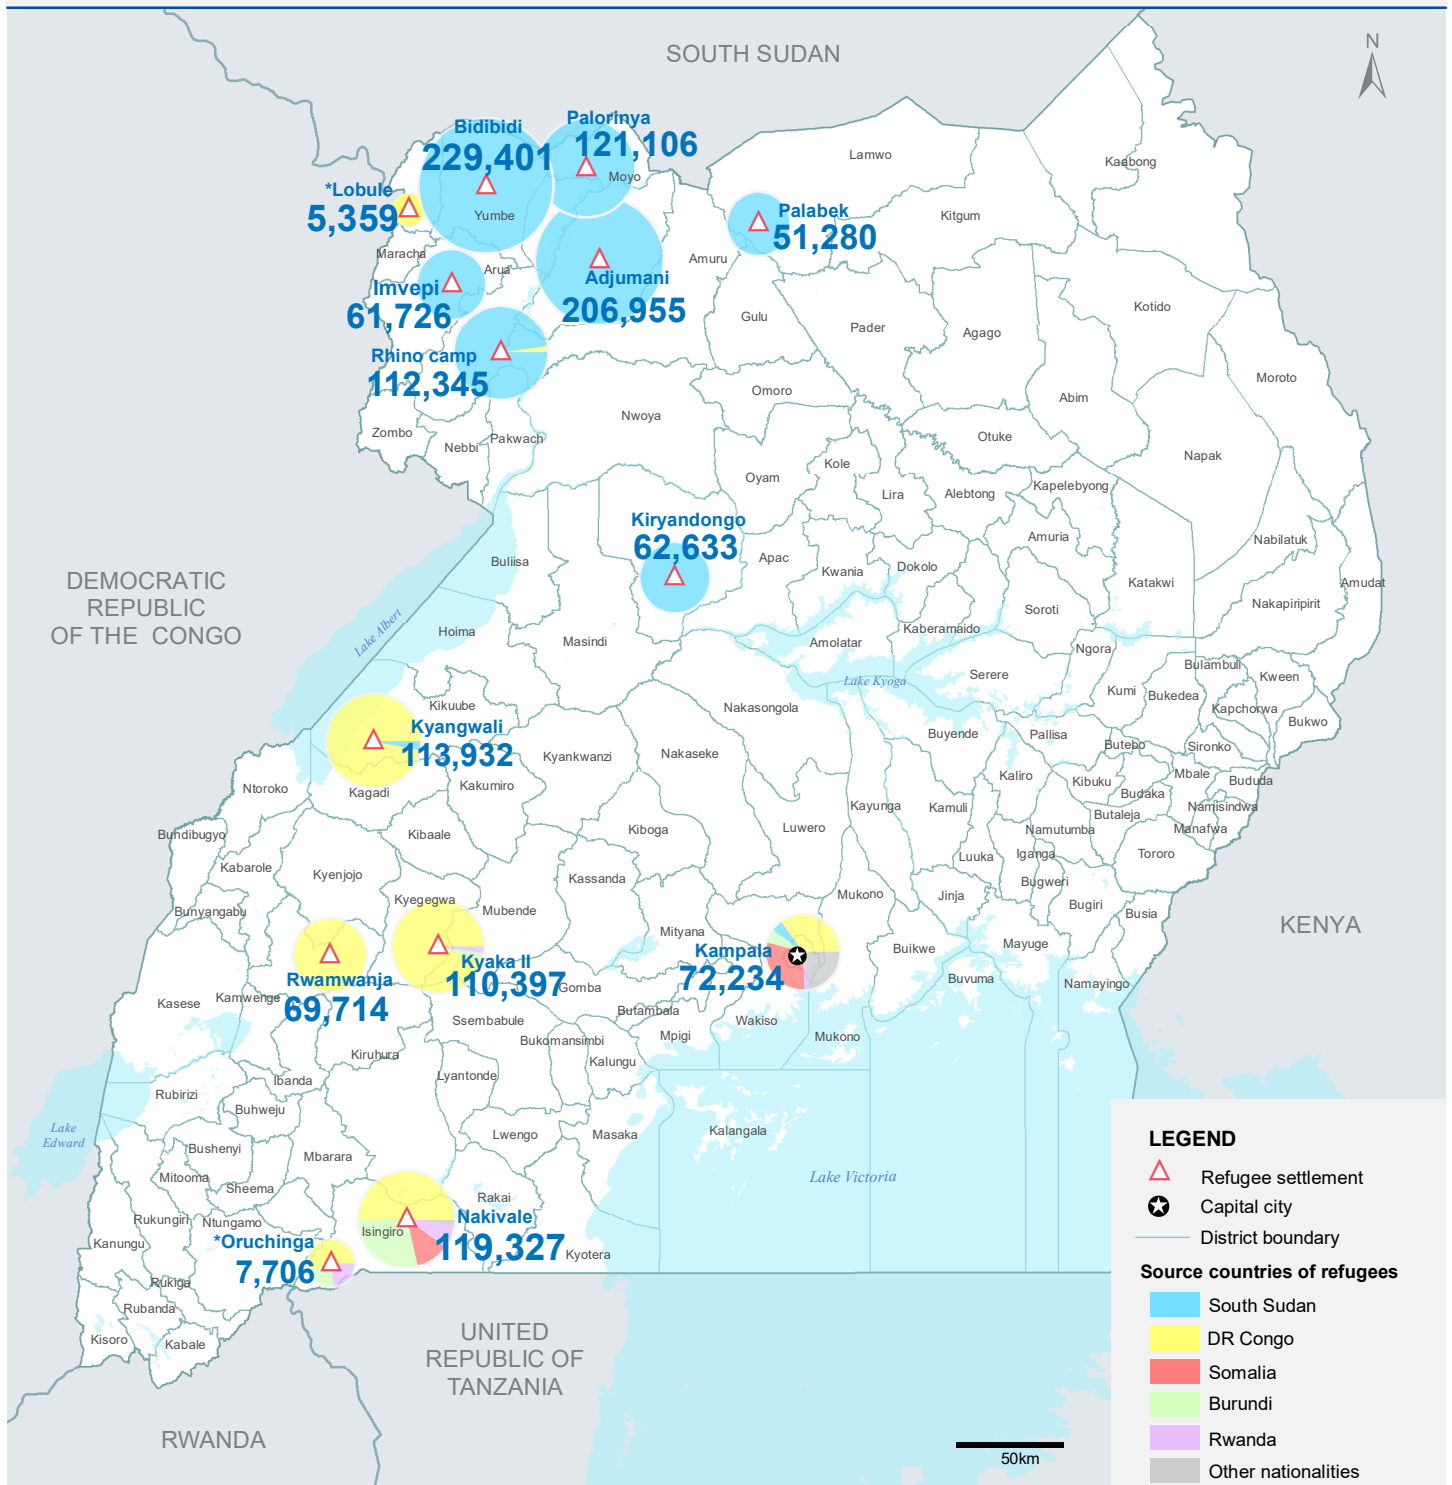

## Uganda Refugee Response

30 September 2019

Total refugees and asylum-seekers\*\*

### Countries of origin

SOUTH SUDAN	848,203
DR CONGO	384,049
BURUNDI	43,972
SOMALIA	34,855
RWANDA	16,272
OTHERS	20,009

### Refugees per settlement

BIDIBIDI	17%
ADJUMANI	15%
PALORINYA	9%
NAKIVALE	9%
KYANGWALI	9%
RHINO CAMP	8%
KYAKA II	8%
IMVEPI	5%
KAMPALA	5%
KIRYANDONGO	5%
RWAMWANJA	5%
PALABEK	4%
ORUCHINGA	0.6%
LOBULE	0.4%

The boundaries and names shown and the designations used on this map do not imply official endorsement or acceptance by the United Nations.

\*Oruchinga and Lobule symbols not to scale \*\*Includes 3,245 refugees and asylum seekers in reception centres which are not shown on the map