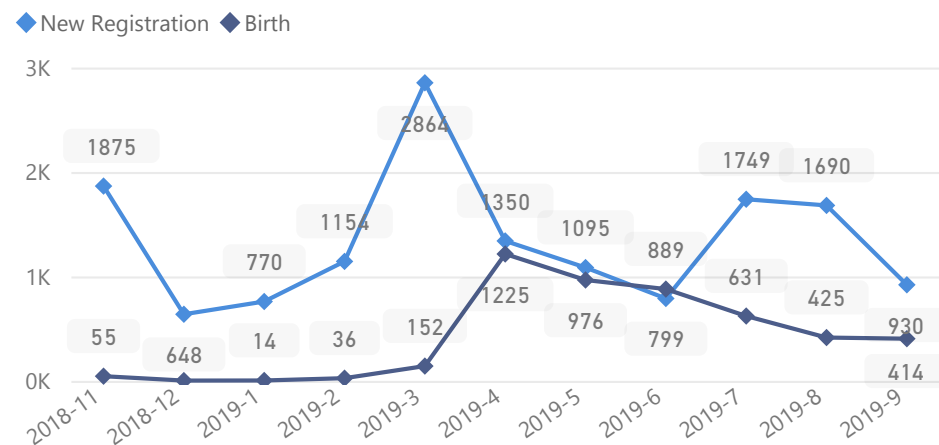

New Registration by Month