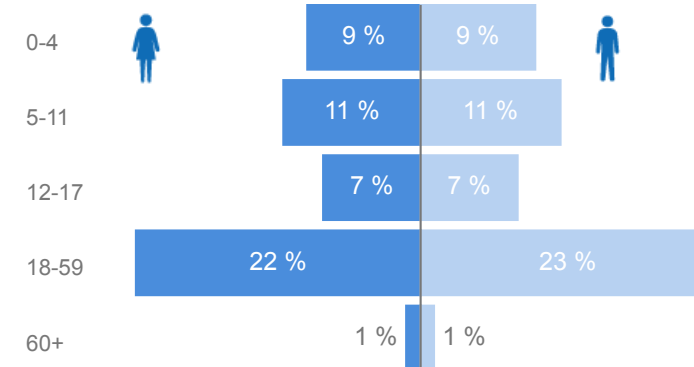

## Total Refugees

**116,198**

## Total Asylum-Seekers

**3,129**

## Age & Gender Breakdown

**76 %**

**91,208**

**2 %**

**2,541**

**50 %**

**59,110**

**21 %**

## Occupation \* - Top 7

\* Age is between 18 - 59 years for Occupation