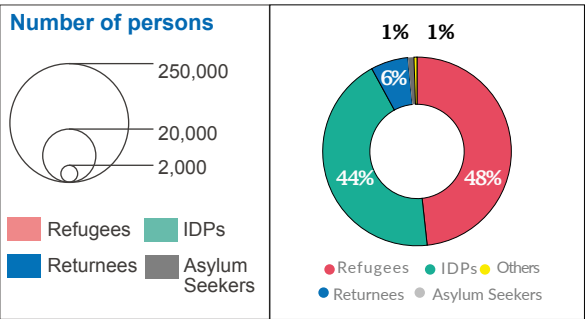

# UNHCR Niger | Population of Concern

Oct 8 2019

- UNHCR Field Office
- UNHCR Country Office
- UNHCR Sub-Office
- Refugee Camp
- Refugee Location
- IDP Location
- Other of concern
- 25km boundary
- Refugee hosting area

- 442,449  
Persons of Concern  
in Niger
- 119,541  
Nigerian Refugees in  
Diffa
- 109,404  
IDPs in Diffa
- 29,954  
Nigerien returnees  
from Nigeria
- 41,818  
Nigerian Refugees in  
Maradi
- 78,040  
IDPs in Tillabéri &  
Tahoua
- 1,014  
ETM population  
Refugees & Asylum  
seekers
- 56,815  
Malian Refugees
- 3,240  
Asylum seekers  
Agadez, Diffa & Niamey
- 2,190  
Persons of concern  
from Burkina Faso in  
Tillabéri
- 433  
Other Refugees