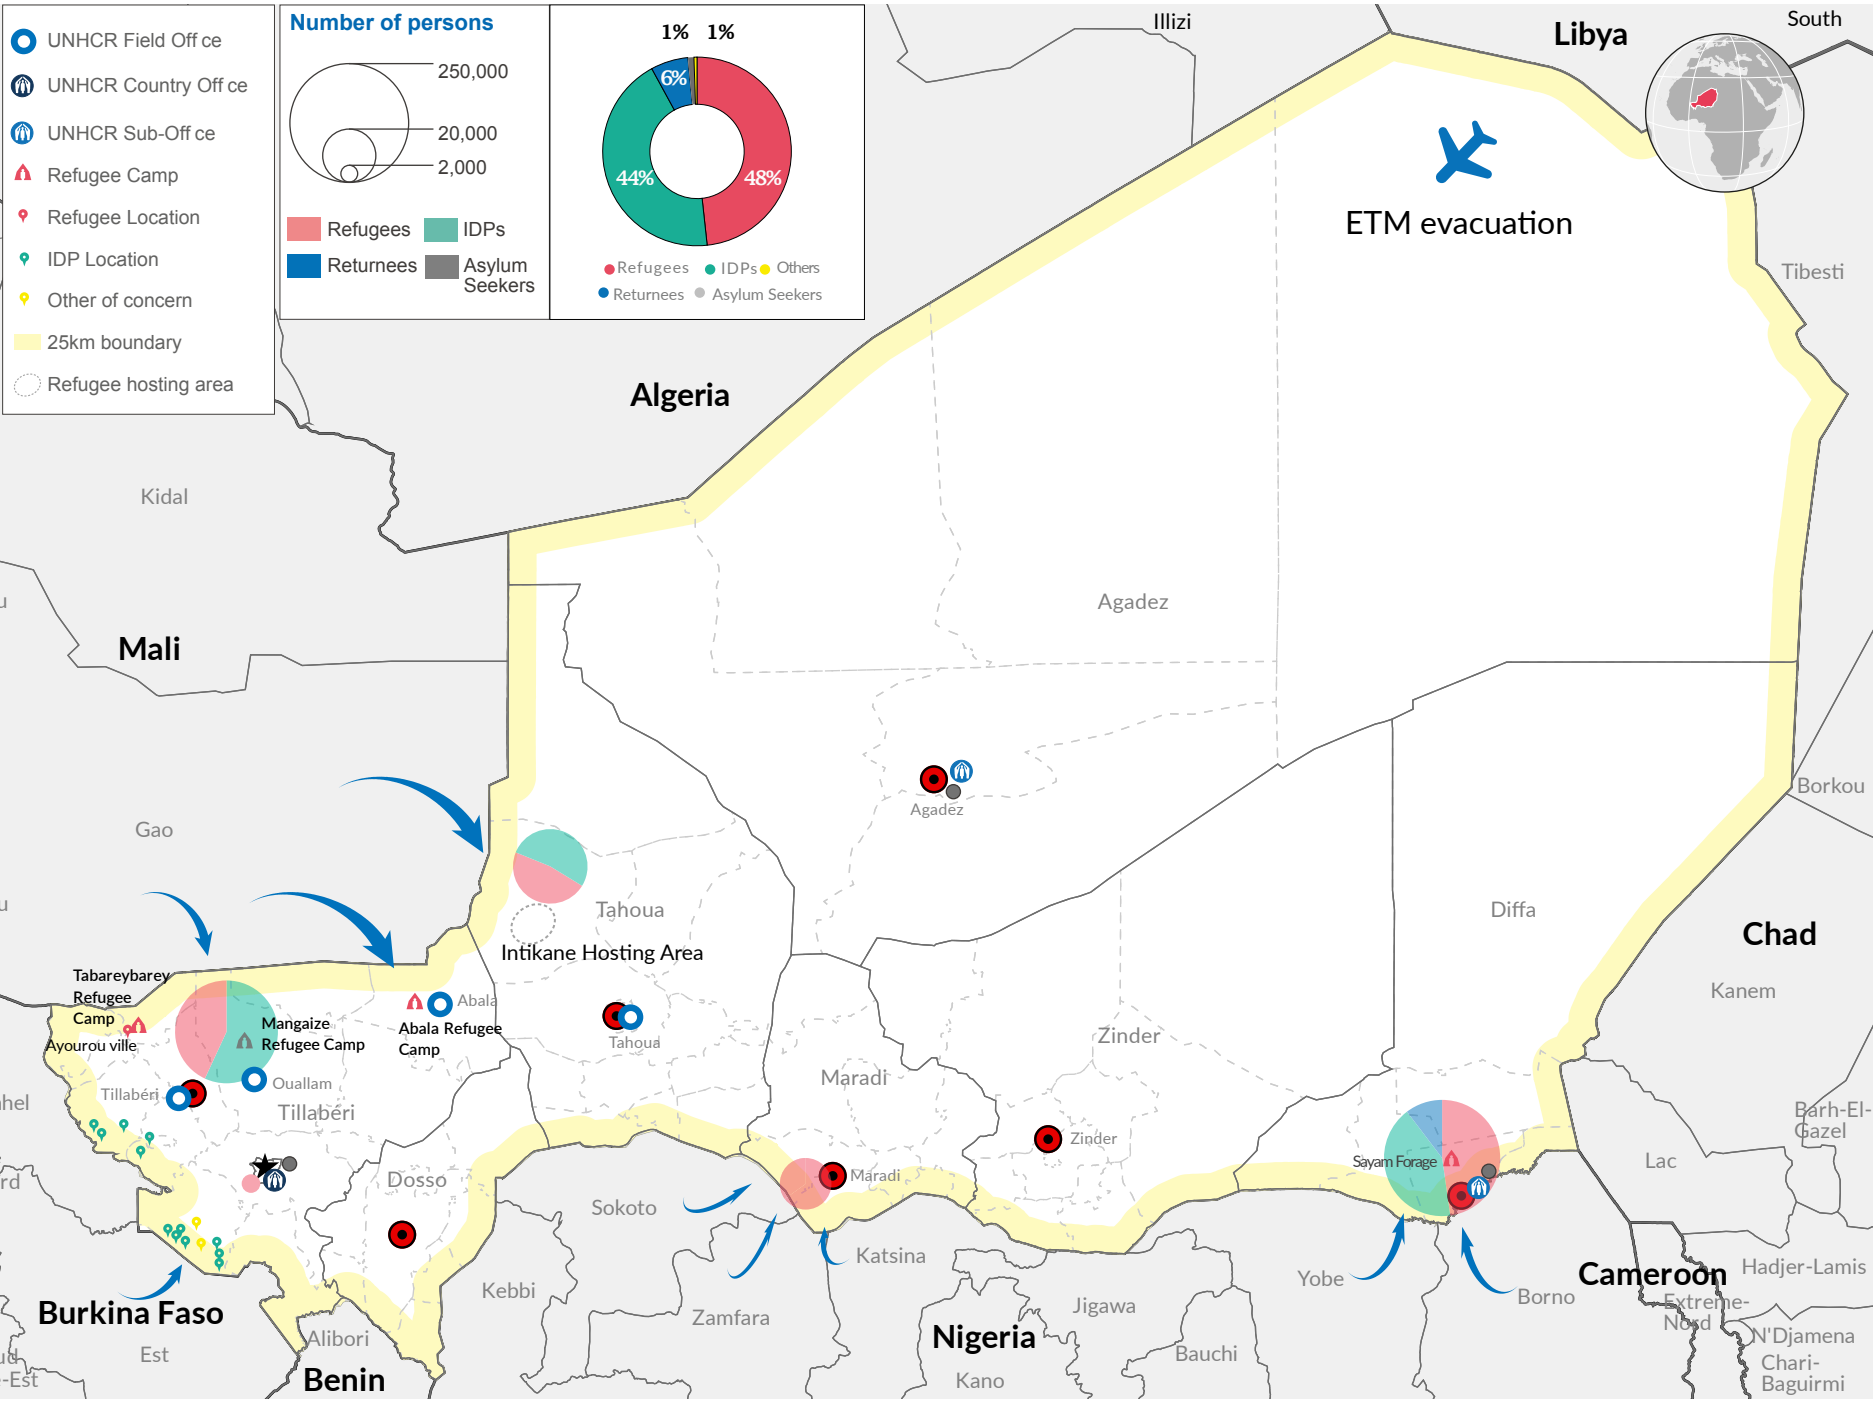

# UNHCR Niger | Population of Concern

Oct 8 2019

- UNHCR Field Office
- UNHCR Country Office
- UNHCR Sub-Office
- Refugee Camp
- Refugee Location
- IDP Location
- Other of concern
- 25km boundary
- Refugee hosting area

- 442,449  
Persons of Concern  
in Niger
- 119,541  
Nigerian Refugees in  
Diffa
- 109,404  
IDPs in Diffa
- 29,954  
Nigerien returnees  
from Nigeria
- 41,818  
Nigerian Refugees in  
Maradi
- 78,040  
IDPs in Tillabéri &  
Tahoua
- 1,014  
ETM population  
Refugees & Asylum  
seekers
- 56,815  
Malian Refugees
- 3,240  
Asylum seekers  
Agadez, Diffa & Niamey
- 2,190  
Persons of concern  
from Burkina Faso in  
Tillabéri
- 433  
Other Refugees