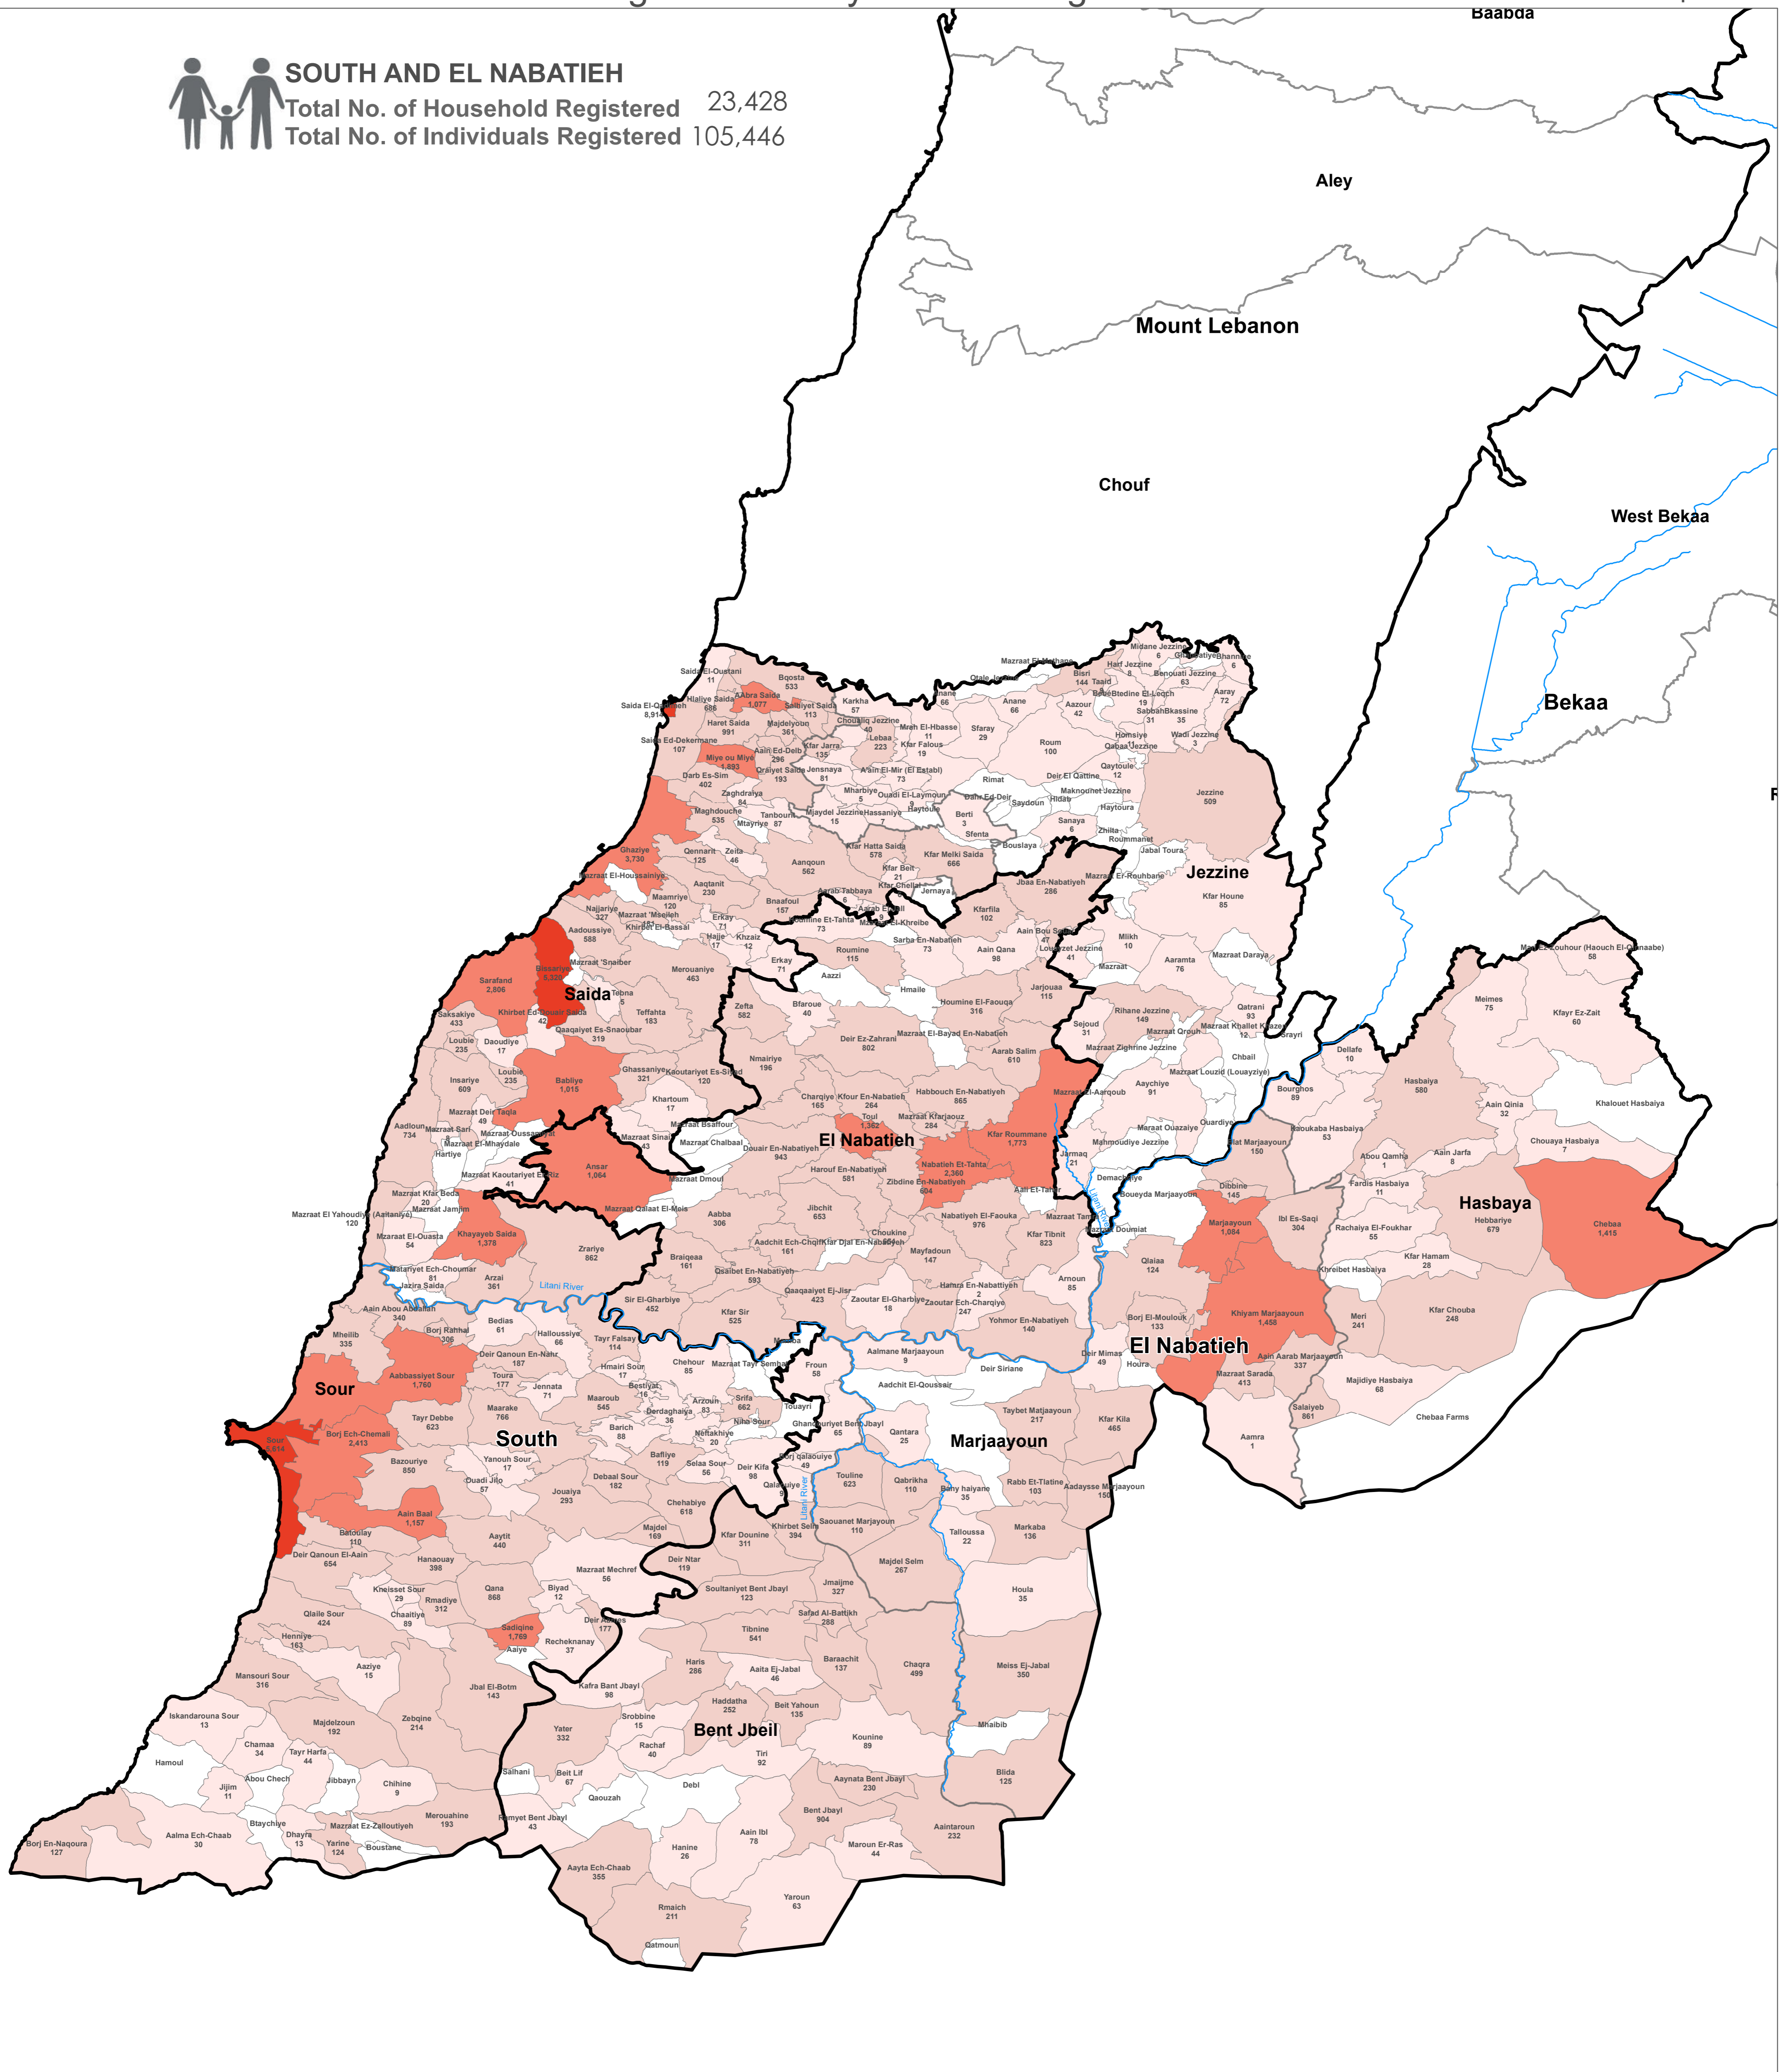

SYRIA REFUGEE RESPONSE

LEBANON South and El Nabatieh Governorates

Distribution of the Registered Syrian Refugees at Cadastral Level As of 30 September 2019

SOUTH AND EL NABATIEH
 Total No. of Household Registered 23,428
 Total No. of Individuals Registered 105,446

Notes
 This map has been produced by the Inter-Agency Information Management Unit of UNHCR based on maps and material provided by the Government of Lebanon for operational purposes. It does not constitute an official United Nations map. The designations employed and the presentation of material on this map do not imply the expression of any opinion whatsoever on the part of the Secretariat of the United Nations concerning the legal status of any country, territory, city or area or of its authorities, or concerning the delimitation of its frontiers or boundaries.

Data Sources:
 - Lebanese Border, Caza and Cadastral Boundaries: NPMLT 2005.
 - Geographic Projection WGS 1984

Registered Refugees Figures by UNHCR as of 30 September 2019.
 For more information contact Diana El Habr at elhabr@unhcr.org

GIS and Mapping by UNHCR. For Information and updates
 contact Jad Ghosn: ghosn@unhcr.org
 Maroun Sader: sader@unhcr.org

NPMLT: National Physical Master Plan for the Lebanese Territory

LOCATION DIAGRAM