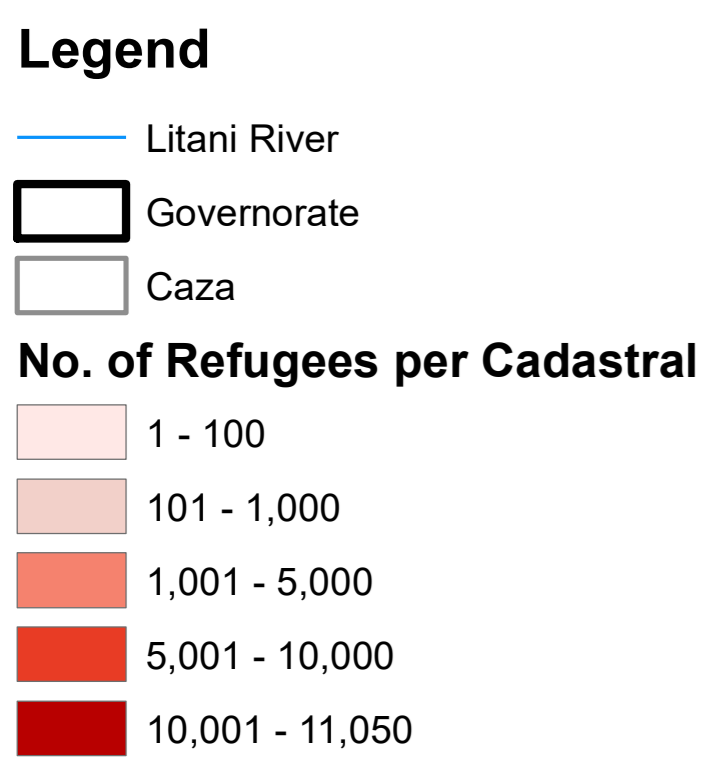

SYRIA REFUGEE RESPONSE

LEBANON South and El Nabatieh Governorates

Distribution of the Registered Syrian Refugees at Cadastral Level As of 30 September 2019

SOUTH AND EL NABATIEH
 Total No. of Household Registered 23,428
 Total No. of Individuals Registered 105,446

Data Sources:
 - Lebanese Border, Caza and Cadastral Boundaries: NPMLT 2005.
 - Geographic Projection WGS 1984

Registered Refugees Figures by UNHCR as of 30 September 2019.
 For more information contact Diana El Habr at elhabr@unhcr.org