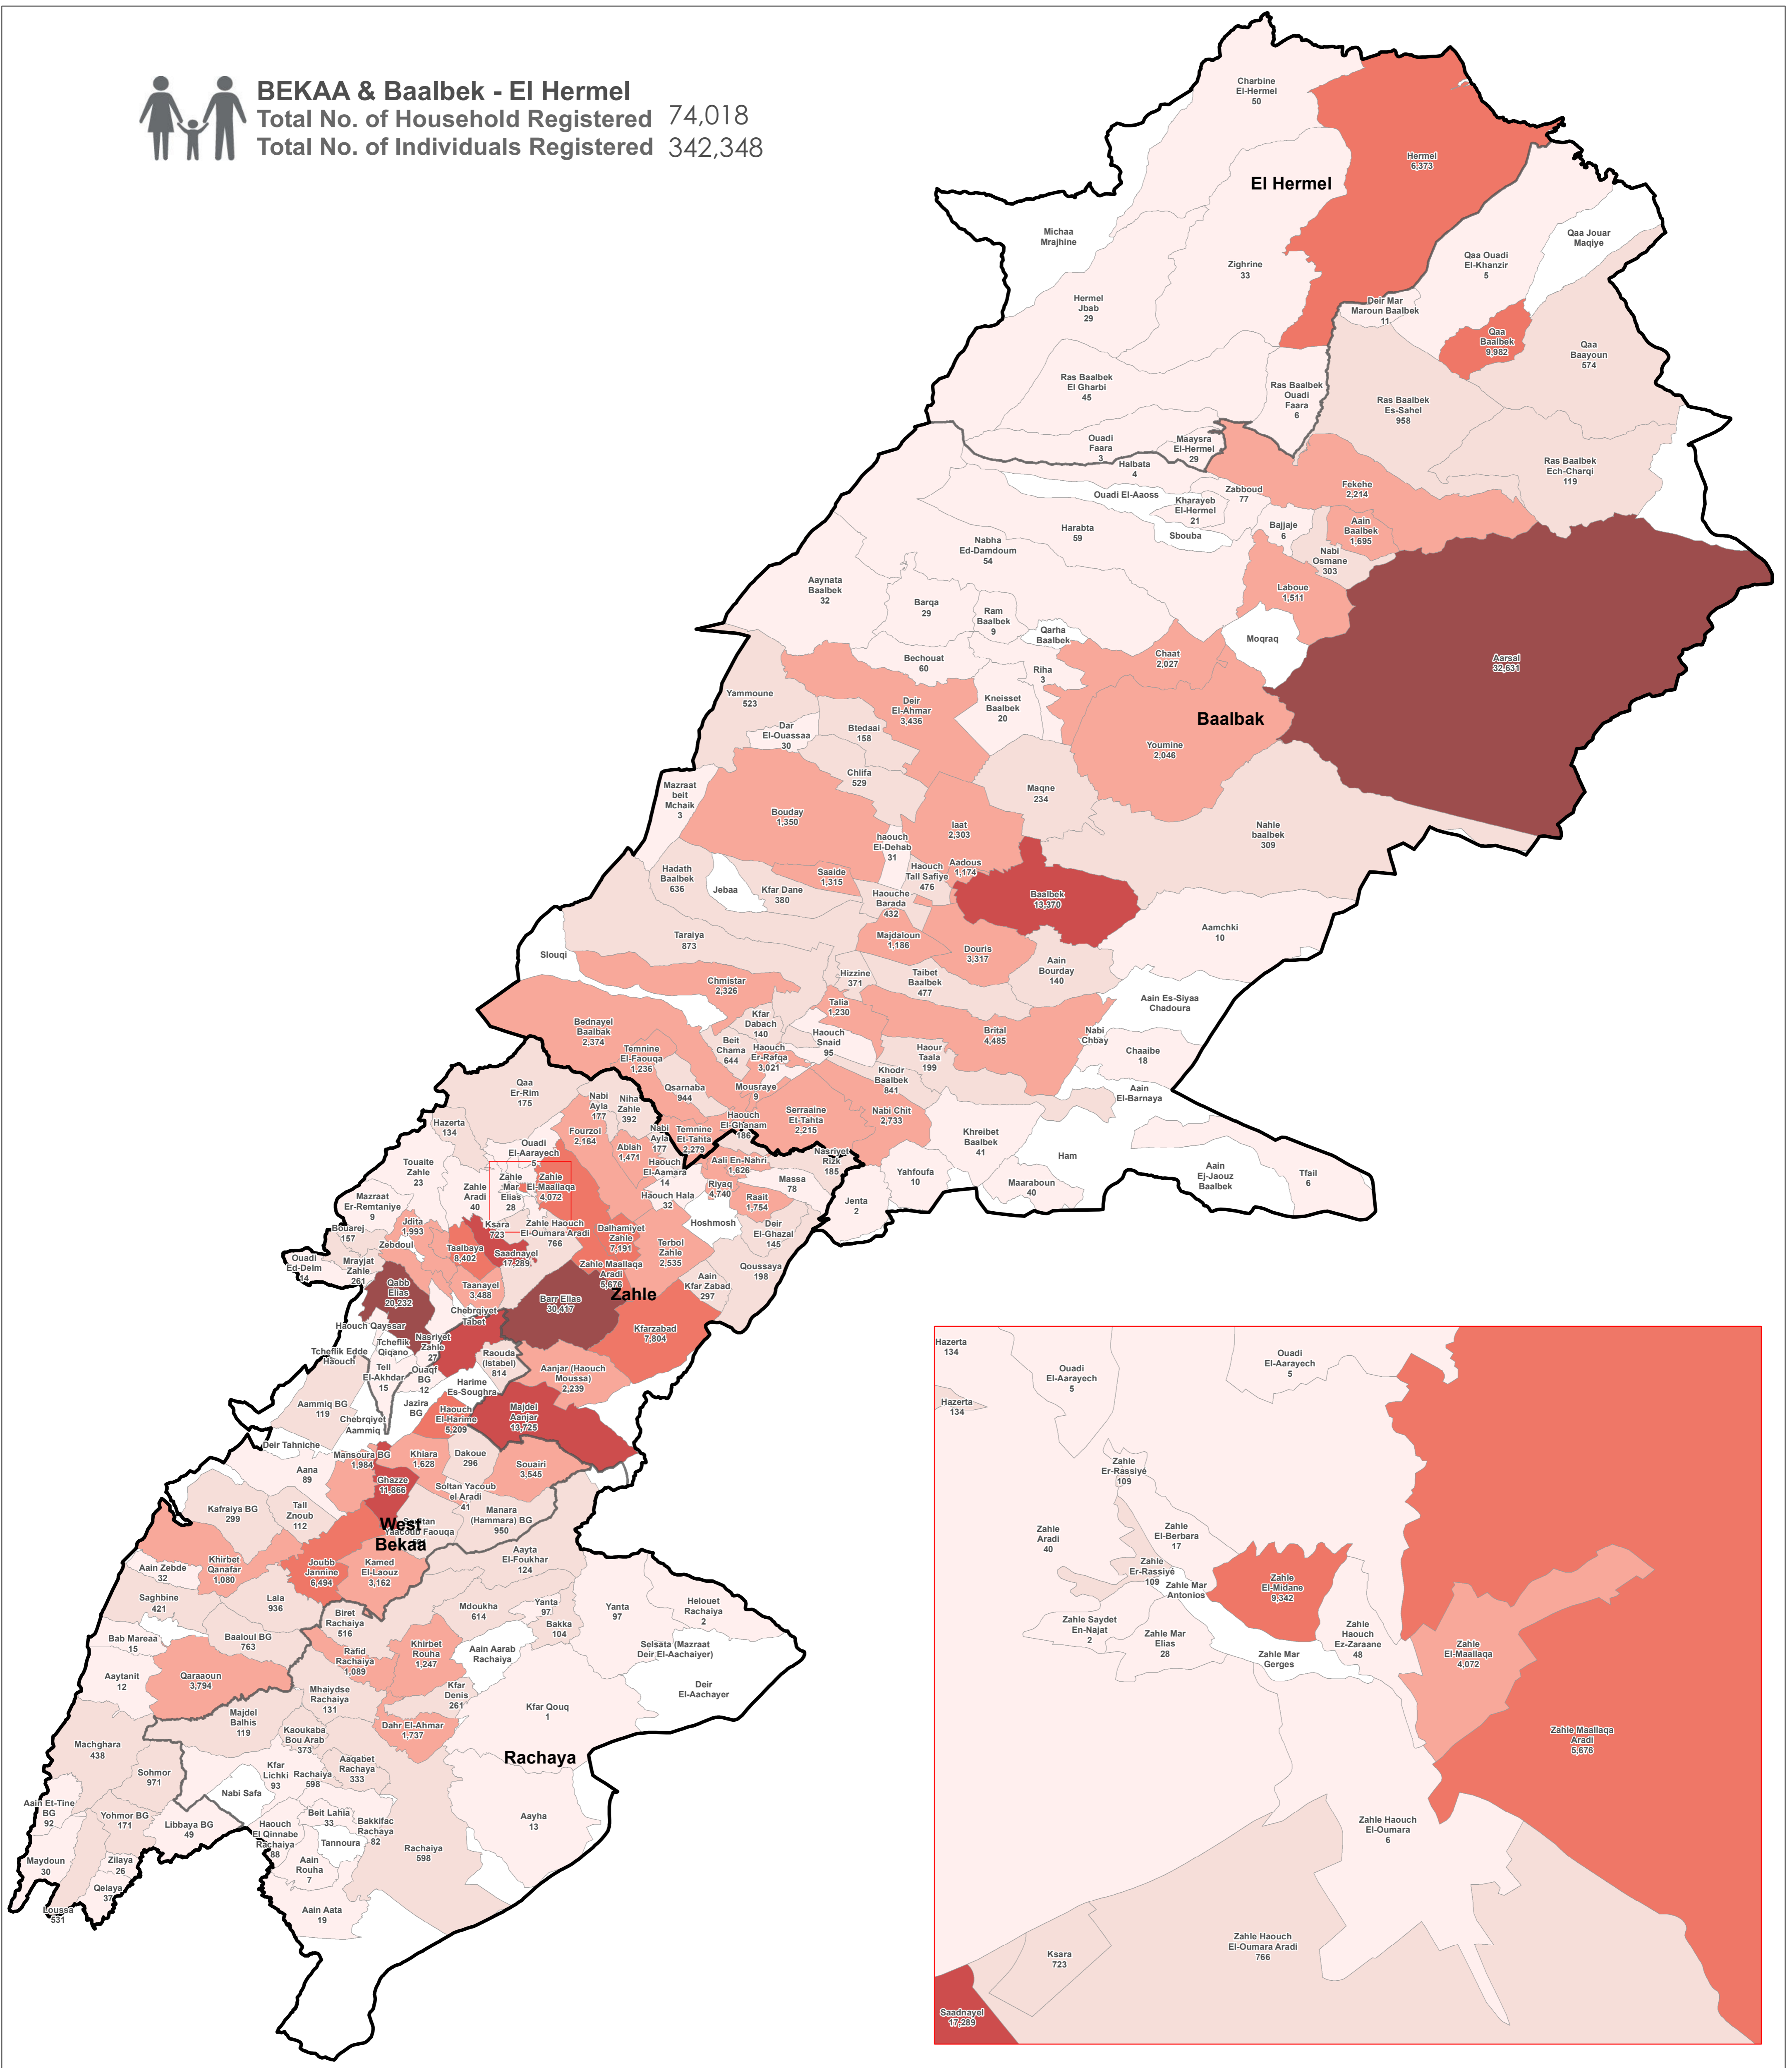

SYRIA REFUGEE RESPONSE

LEBANON, Bekaa & Baalbek-EI Hermel Governorate

Distribution of the Registered Syrian Refugees at the Cadastral Level As of 30 September 2019

BEKAA & Baalbek - El Hermel
 Total No. of Household Registered 74,018
 Total No. of Individuals Registered 342,348

Notes
 This map has been produced by the Inter-Agency Information Management Unit of UNHCR based on maps and material provided by the Government of Lebanon for operational purposes. It does not constitute an official United Nations map. The designations employed and the presentation of material on this map do not imply the expression of any opinion whatsoever on the part of the Secretariat of the United Nations concerning the legal status of any country, territory, city or area or of its authorities, or concerning the delimitation of its frontiers or boundaries.

Data Sources:
 - Lebanese Border, Caza and Cadastral Boundaries: NPMPLT 2005.
 - Geographic Projection WGS 1984

Registered Refugees Figures by UNHCR as of 30 September 2019.
 For more information contact Diana El Habr at elhabr@unhcr.org

GIS and Mapping by UNHCR. For Information and updates contact Jad Ghosn: ghosn@unhcr.org
 Maroun Sader: sader@unhcr.org

NPMPLT: National Physical Master Plan for the Lebanese Territory