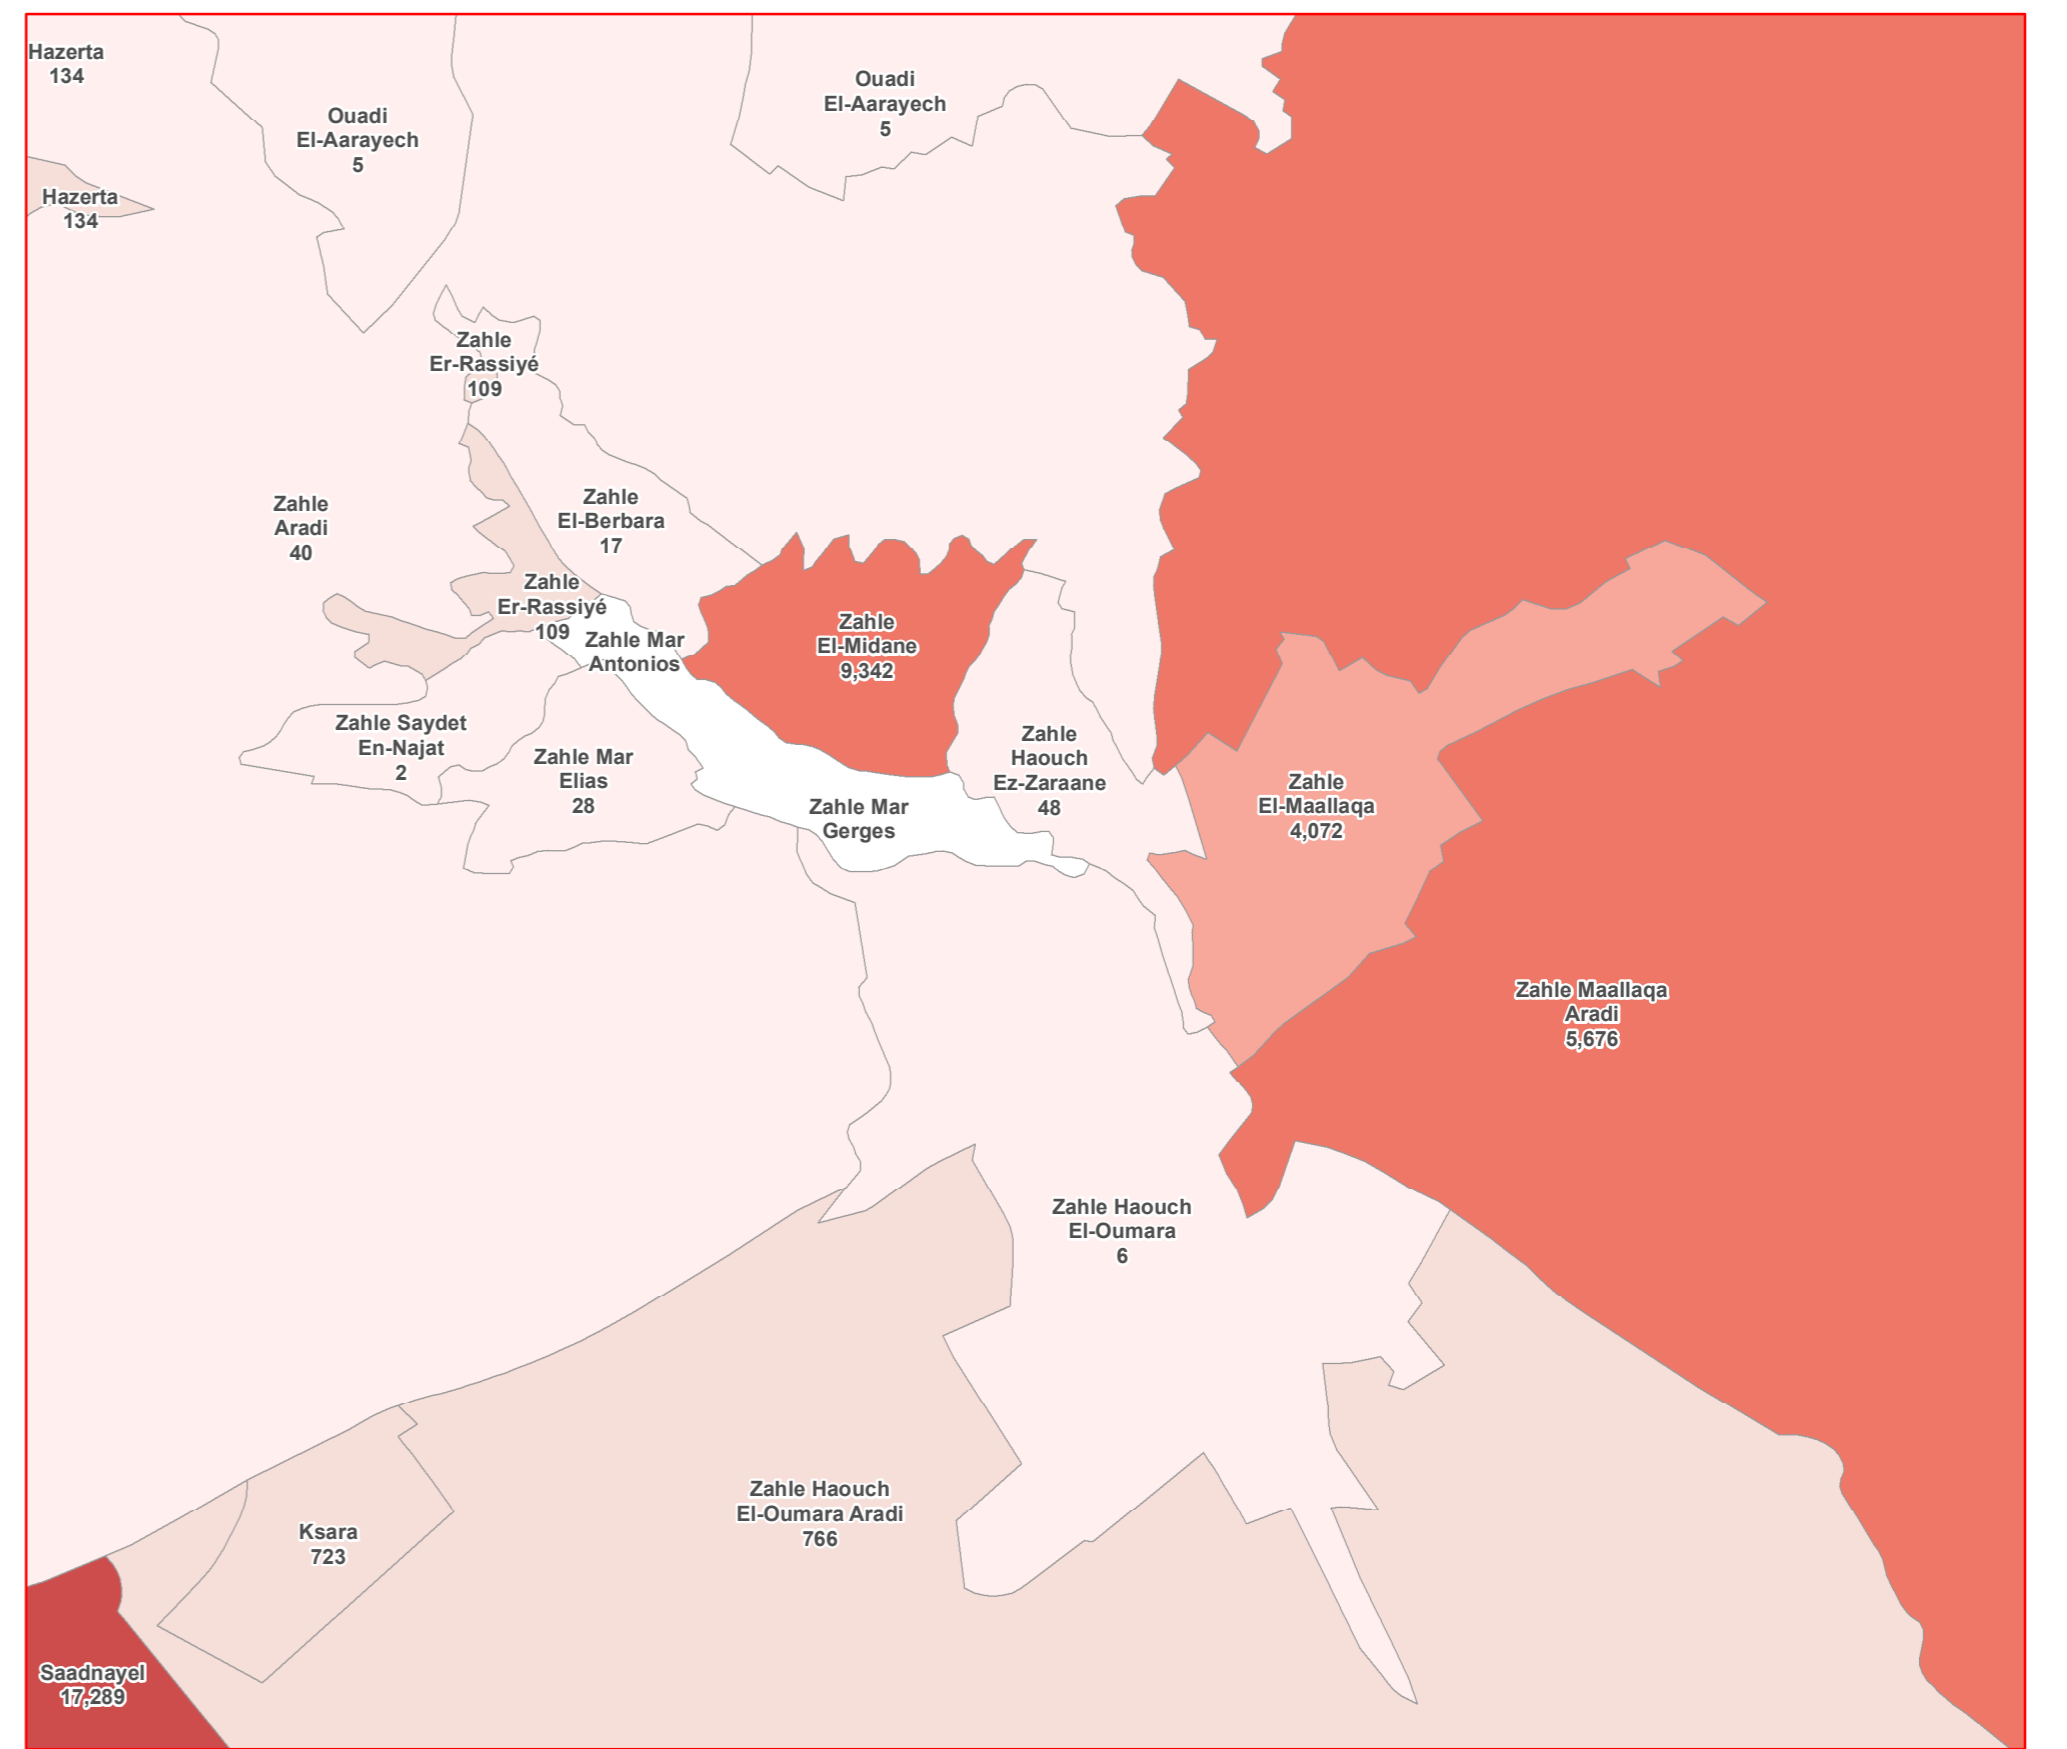

SYRIA REFUGEE RESPONSE

LEBANON, Bekaa & Baalbek-EI Hermel Governorate

Distribution of the Registered Syrian Refugees at the Cadastral Level As of 30 September 2019

BEKAA & Baalbek - El Hermel
 Total No. of Household Registered 74,018
 Total No. of Individuals Registered 342,348

Notes
 This map has been produced by the Inter-Agency Information Management Unit of UNHCR based on maps and material provided by the Government of Lebanon for operational purposes. It does not constitute an official United Nations map. The designations employed and the presentation of material on this map do not imply the expression of any opinion whatsoever on the part of the Secretariat of the United Nations concerning the legal status of any country, territory, city or area or of its authorities, or concerning the delimitation of its frontiers or boundaries.

Data Sources:
 - Lebanese Border, Caza and Cadastral Boundaries: NPMPLT 2005.
 - Geographic Projection WGS 1984

Registered Refugees Figures by UNHCR as of 30 September 2019.
 For more information contact Diana El Habr at elhabr@unhcr.org

GIS and Mapping by UNHCR. For Information and updates contact Jad Ghosn: ghosn@unhcr.org
 Maroun Sader: sader@unhcr.org

NPMPLT: National Physical Master Plan for the Lebanese Territory