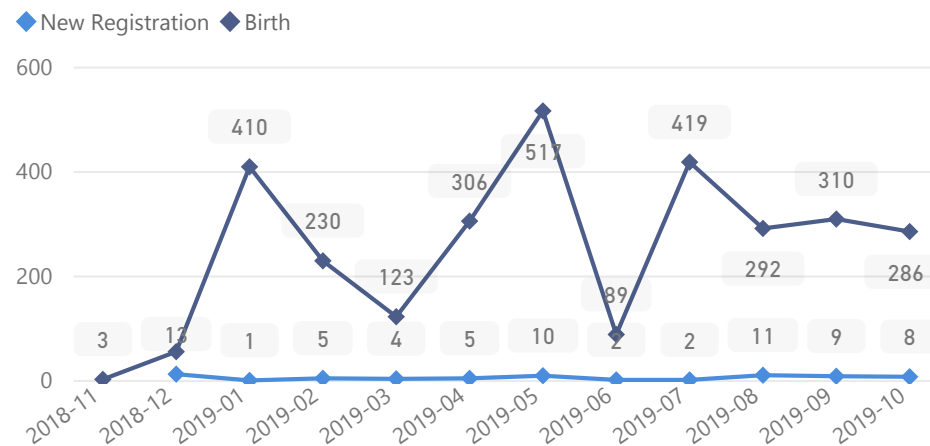

Elderly

4 %

5,023

Total Refugees

121,458

Total Asylum-Seekers

15

Female

53 %

64,133

Youth 15-24

21 %

26,046

Zones

Level3	HHs	Individuals
Morobi	8,498	33,871
Dongo West	6,446	24,567
Chinyi	4,858	18,852
Basecamp Ibakwe	3,384	14,705
Dongo East	3,080	12,421
Belemaling	2,422	10,074
Budri	1,862	6,835

Age & Gender Breakdown

Country of Origin - Top 6	Total
South Sudan	121,440
Sudan	30
Democratic Republic of the Congo	3

New Registration by Month

Occupation * - Top 7

* Age is between 18 - 59 years for Occupation