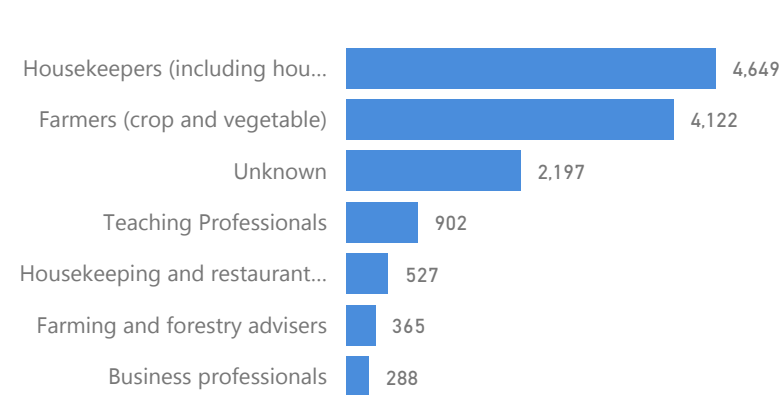

Age & Gender Breakdown

Country of Origin - Top 6	Total
South Sudan	121,440
Sudan	30
Democratic Republic of the Congo	3

New Registration by Month

Occupation * - Top 7

* Age is between 18 - 59 years for Occupation

Specific Needs - Top 7