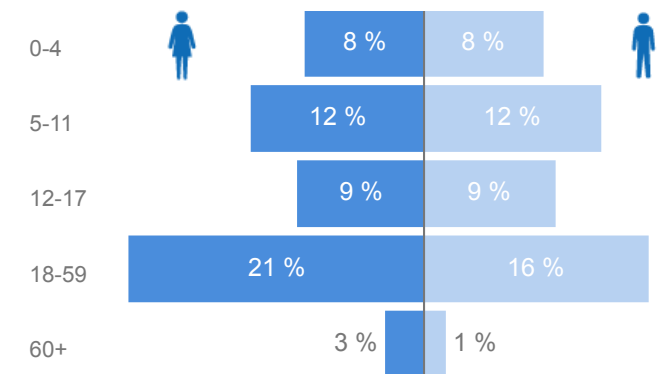

Elderly

4 %

5,023

Total Refugees

121,458

Total Asylum-Seekers

15

Female

53 %

64,133

Youth 15-24

21 %

26,046

Zones

Level3	HHs	Individuals
Morobi	8,498	33,871
Dongo West	6,446	24,567
Chinyi	4,858	18,852
Basecamp Ibakwe	3,384	14,705
Dongo East	3,080	12,421
Belemaling	2,422	10,074
Budri	1,862	6,835

Age & Gender Breakdown

Country of Origin - Top 6	Total
South Sudan	121,440
Sudan	30
Democratic Republic of the Congo	3

New Registration by Month

Occupation * - Top 7

* Age is between 18 - 59 years for Occupation