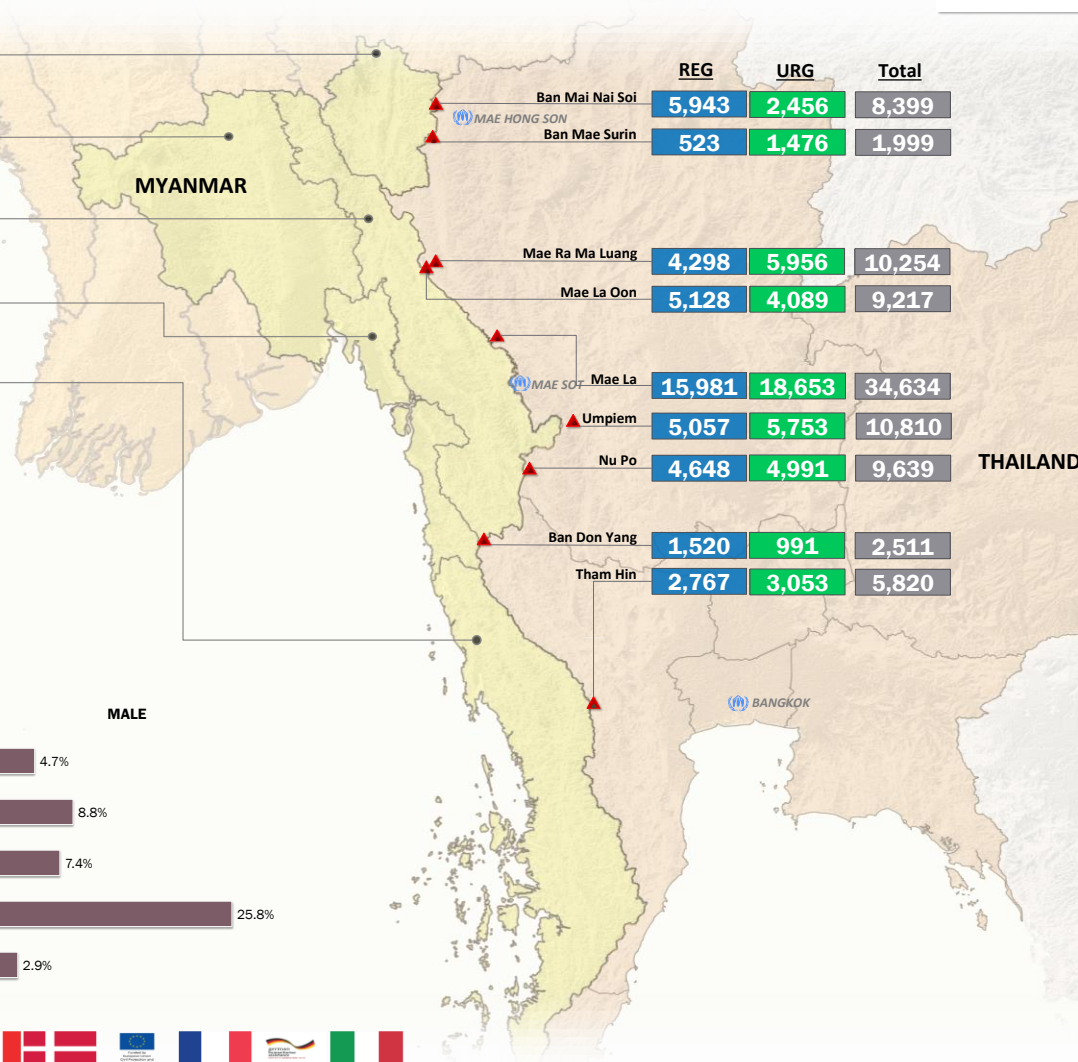

Total Verified Refugee Population*

93,283

* Verification Exercise conducted from Jan-Apr 2015 and subsequent data changes to-date

Registered population **45,865**

Unregistered population **47,418**