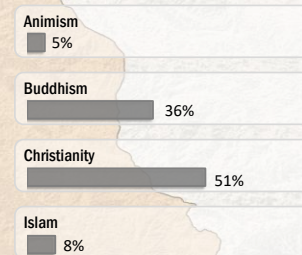

Main States/Regions of Origin

Based on registered refugee population

Total Verified Refugee Population*

93,283

* Verification Exercise conducted from Jan-Apr 2015 and subsequent data changes to-date

Registered population **45,865**

Unregistered population **47,418**

Religion

Ethnicity

Age and Gender

Legend

- ▲ Temporary Shelter
- UNHCR Office

Source: UNHCR proGres database

For more information, contact: linumaesot@unhcr.org
www.commonservice.info