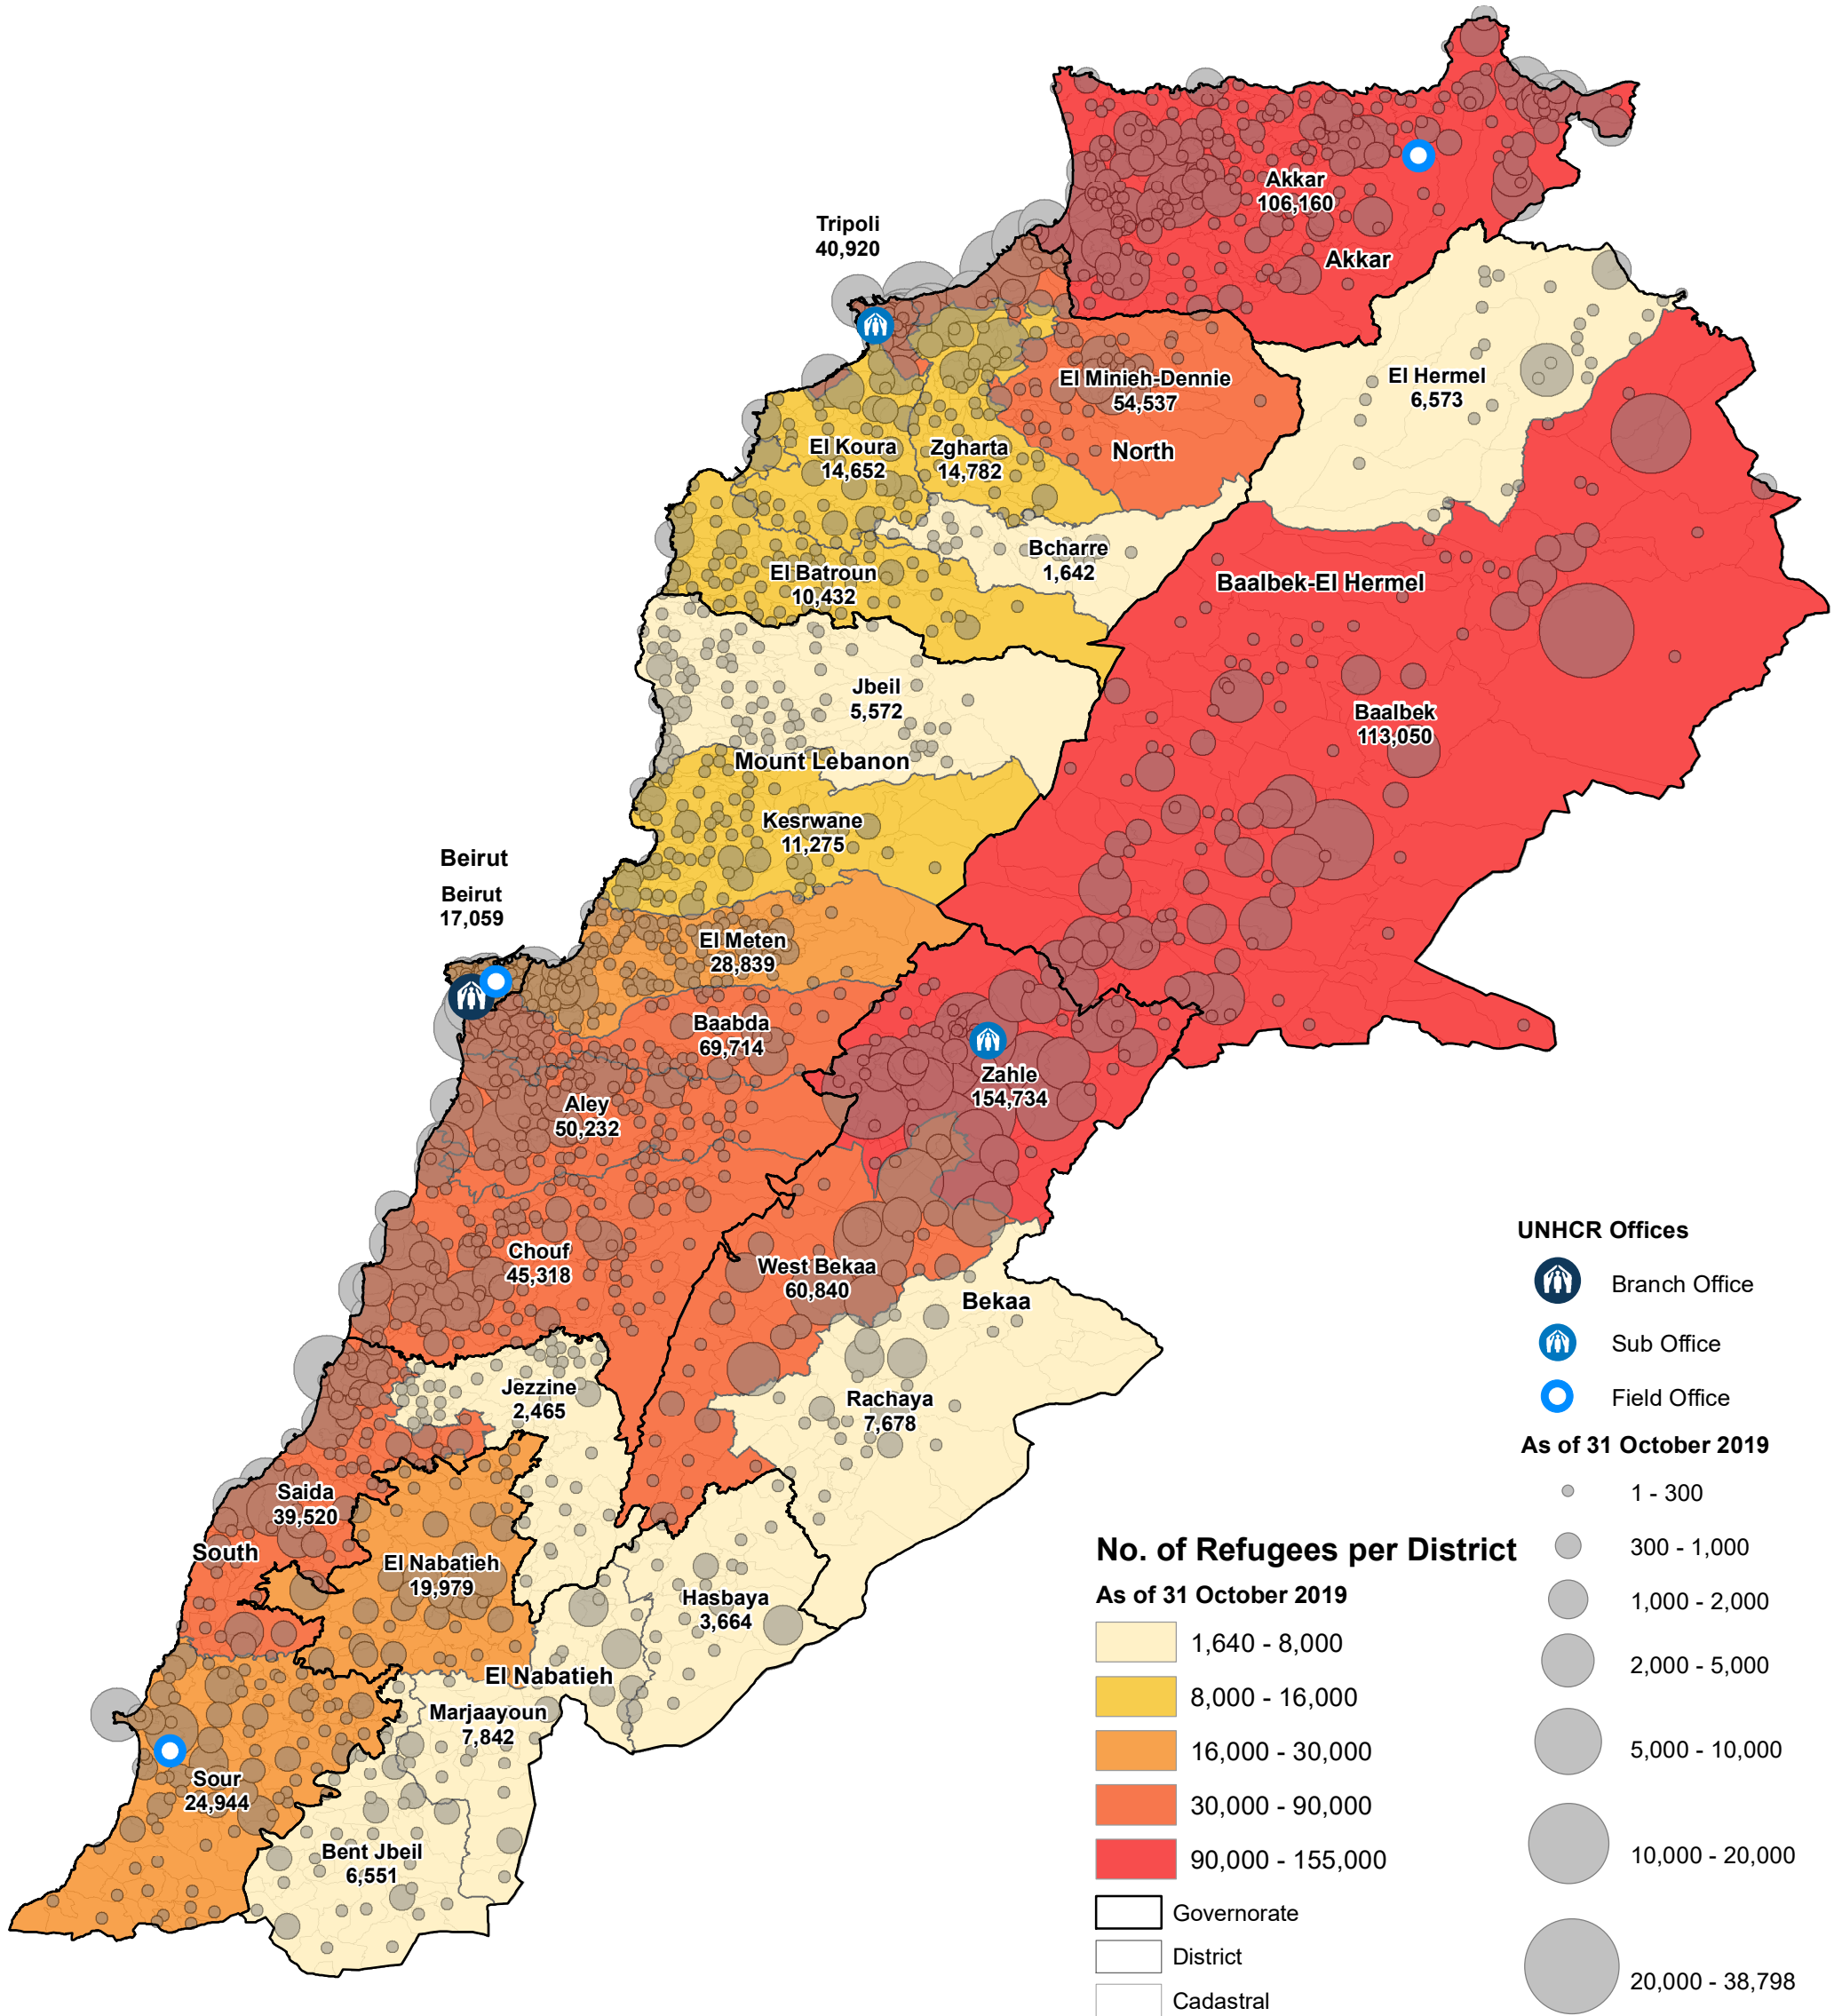

Total No. of Refugees **918,974**

This map has been produced by the Inter-Agency Information Management Unit of UNHCR based on maps and material provided by the Government of Lebanon for operational purposes. It does not constitute an official United Nations map. The designations employed and the presentation of material on this map do not imply the expression of any opinion whatsoever on the part of the Secretariat of the United Nations concerning the legal status of any country, territory, city or area or of its authorities, or concerning the delimitation of its frontiers or boundaries.

Data Sources:  
- Refugee population and location data by UNHCR as of 31 October 2019. For more information on refugee data, contact Diana El Habr at [elhabr@unhcr.org](mailto:elhabr@unhcr.org)

GIS and Mapping by UNHCR Lebanon. For further information on map, contact Jad Ghosn at [ghosn@unhcr.org](mailto:ghosn@unhcr.org) or Maroun Sader at [sader@unhcr.org](mailto:sader@unhcr.org)