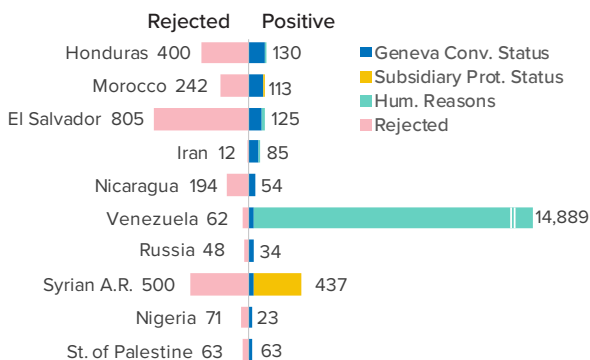

SPAIN ASYLUM APPLICATIONS

Q1 - Q3 (1 Jan - 30 Sep 2019)

82,015 Asylum app. ↑107% Dif. 2018

5.3% Recognition rate
64% Recog. rate including hum. reasons

114,231 Pending app.

Most common nationalities of asylum applications

Asylum applications by place of submission

Asylum applications per month

Decisions on asylum applications by nationality: 24,376

Number of asylum applications by gender/age¹

Source: Asylum and Refuge Office - Mol provisional figures.