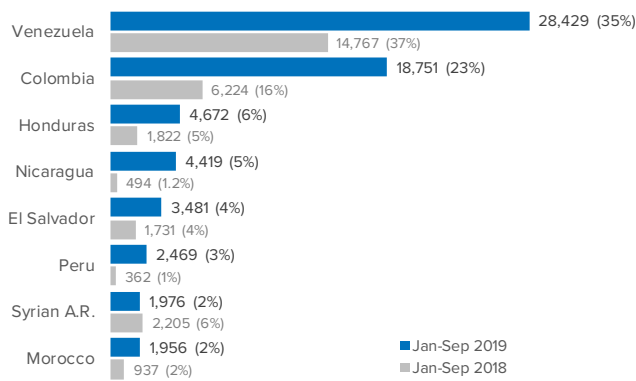

SPAIN ASYLUM APPLICATIONS

Q1 - Q3 (1 Jan - 30 Sep 2019)

82,015 Asylum app. ↑107% Dif. 2018

5.3% Recognition rate
64% Recog. rate including hum. reasons

114,231 Pending app.

Most common nationalities of asylum applications

Asylum applications by place of submission

Asylum applications per month

Decisions on asylum applications by nationality: 24,376

Number of asylum applications by gender/age¹

Source: Asylum and Refuge Office - Mol provisional figures.