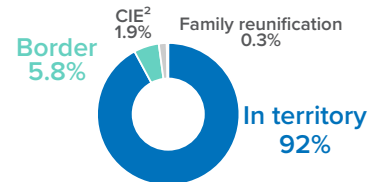

SPAIN ASYLUM APPLICATIONS

Q1 - Q3 (1 Jan - 30 Sep 2019)

82,015 Asylum app. ↑107% Dif. 2018

5.3% Recognition rate
64% Recog. rate including hum. reasons

114,231 Pending app.

Most common nationalities of asylum applications

Asylum applications by place of submission

Asylum applications per month

Decisions on asylum applications by nationality: 24,376

Number of asylum applications by gender/age¹

Source: Asylum and Refuge Office - Mol provisional figures.