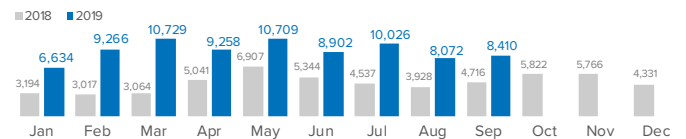

SPAIN ASYLUM APPLICATIONS

Q1 - Q3 (1 Jan - 30 Sep 2019)

82,015 Asylum app. ↑107% Dif. 2018

5.3% Recognition rate
64% Recog. rate including hum. reasons

114,231 Pending app.

Most common nationalities of asylum applications

Asylum applications by place of submission

Asylum applications per month

Decisions on asylum applications by nationality: 24,376

Number of asylum applications by gender/age¹

Source: Asylum and Refuge Office - Mol provisional figures.