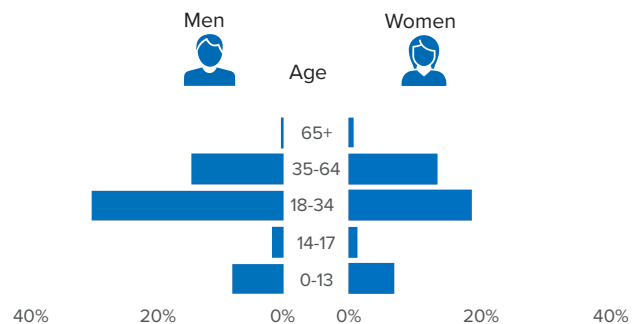

Asylum applications by place of submission

Asylum applications per month

Decisions on asylum applications by nationality: 24,376

Number of asylum applications by gender/age¹

Source: Asylum and Refuge Office - Mol provisional figures.