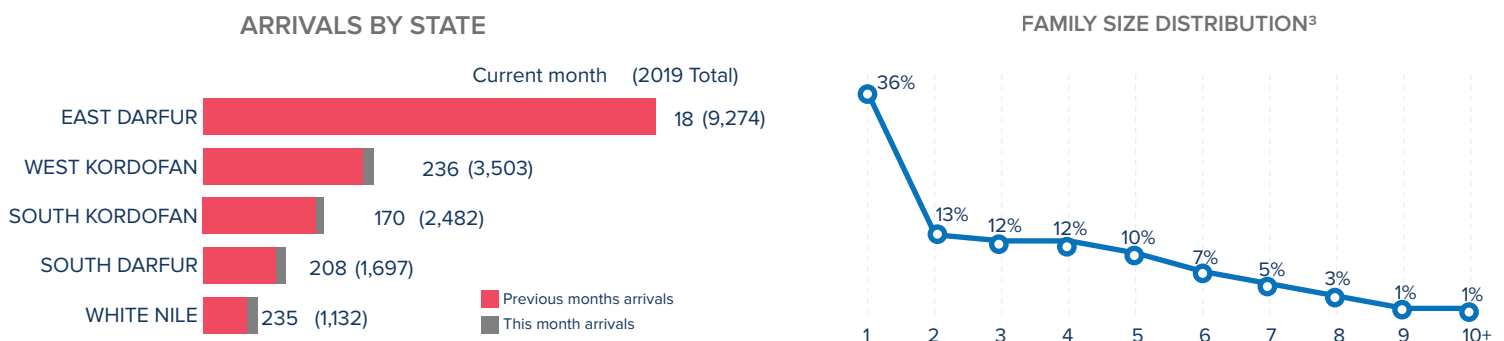

³Population distribution statistics are based on biometrically registered individuals only