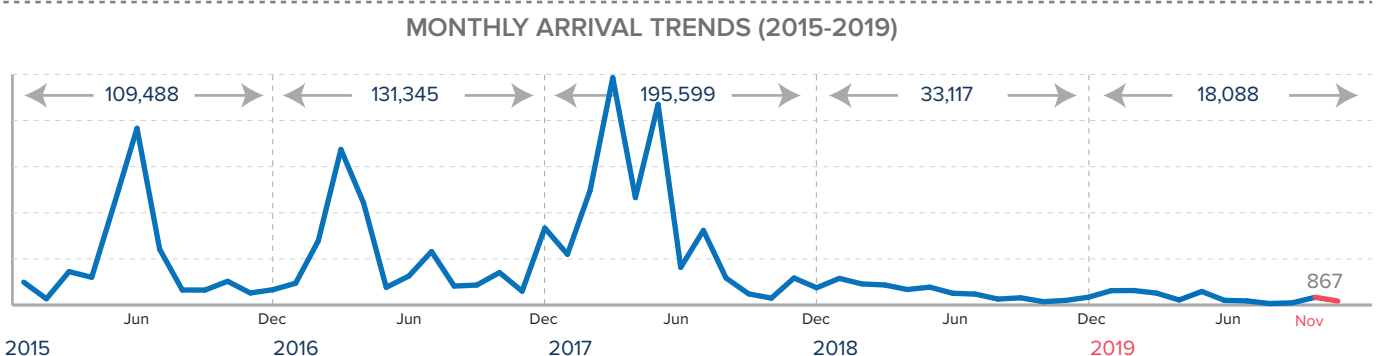

³Population distribution statistics are based on biometrically registered individuals only