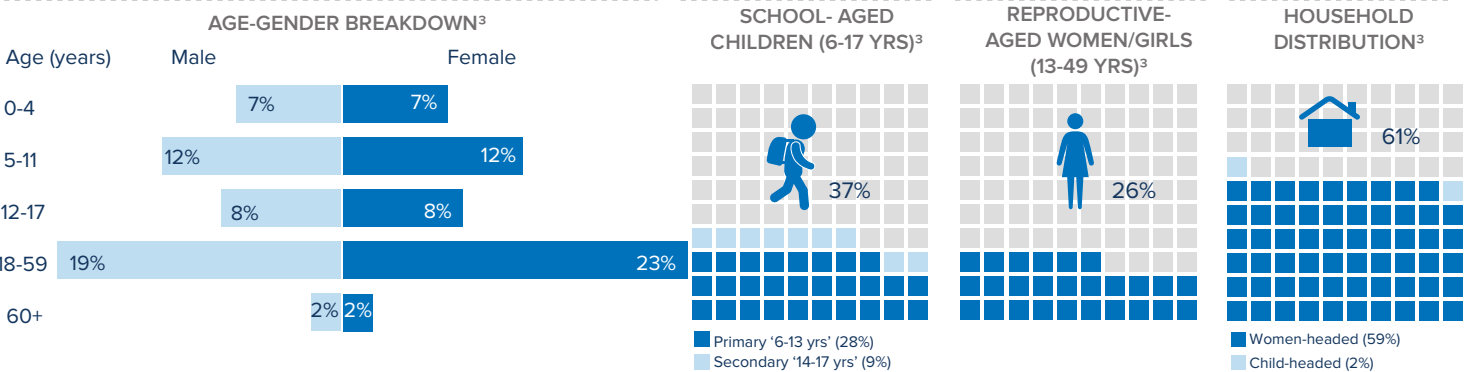

³Population distribution statistics are based on biometrically registered individuals only