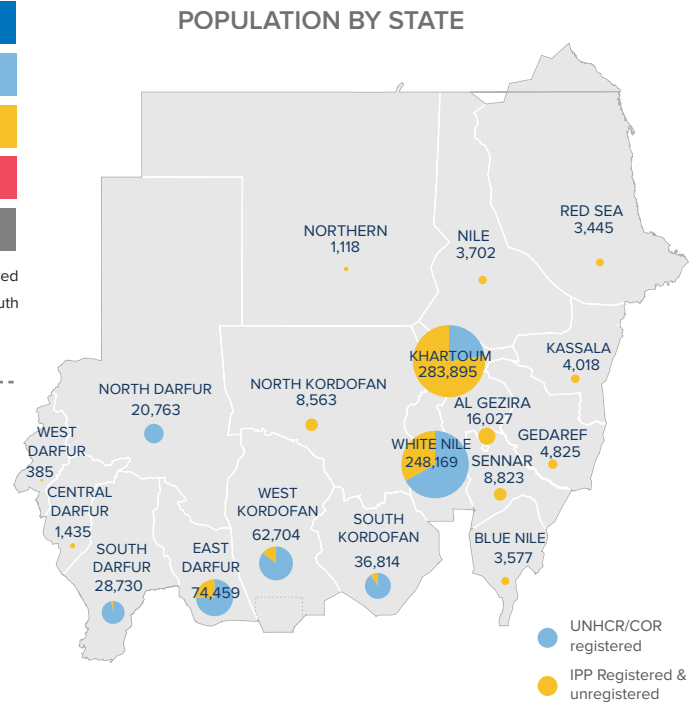

¹Total number of refugees is the sum of UNHCR/ Office of the Commissioner for Refugees (COR) registered population and IPP registered & unregistered refugees. Government sources estimate a total of 1.3 million South Sudanese refugees in Sudan; however, these data require verification.

² IPP: Immigration and Passport Police

The boundaries and names shown and the designations used on this map do not imply official endorsement or acceptance by the United Nations.

³Population distribution statistics are based on biometrically registered individuals only