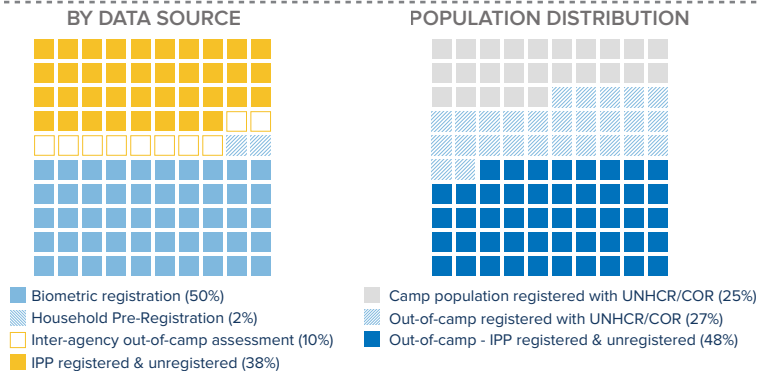

¹Total number of refugees is the sum of UNHCR/ Office of the Commissioner for Refugees (COR) registered population and IPP registered & unregistered refugees. Government sources estimate a total of 1.3 million South Sudanese refugees in Sudan; however, these data require verification.

² IPP: Immigration and Passport Police

The boundaries and names shown and the designations used on this map do not imply official endorsement or acceptance by the United Nations.

³Population distribution statistics are based on biometrically registered individuals only