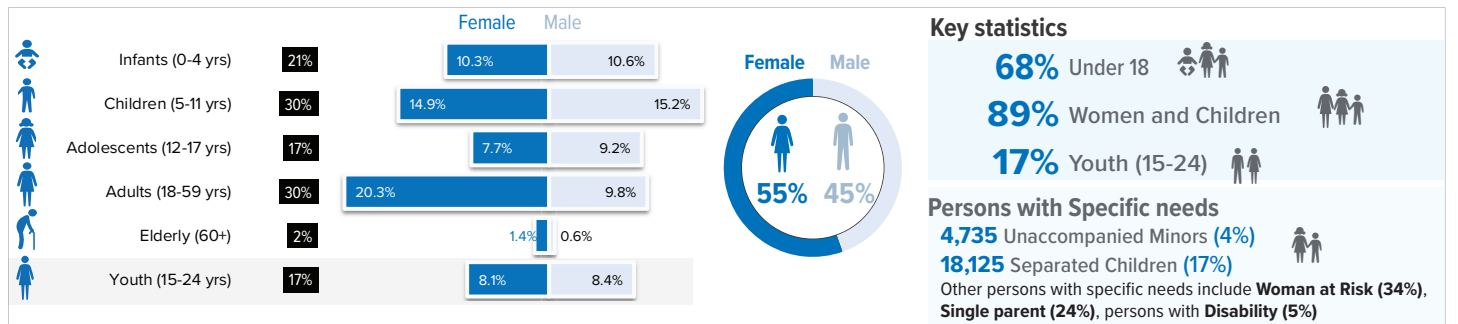

SOUTH SUDAN SITUATION

Refugee population in Gambella region | as of 30 November 2019

Age/Sex breakdown

Arrivals