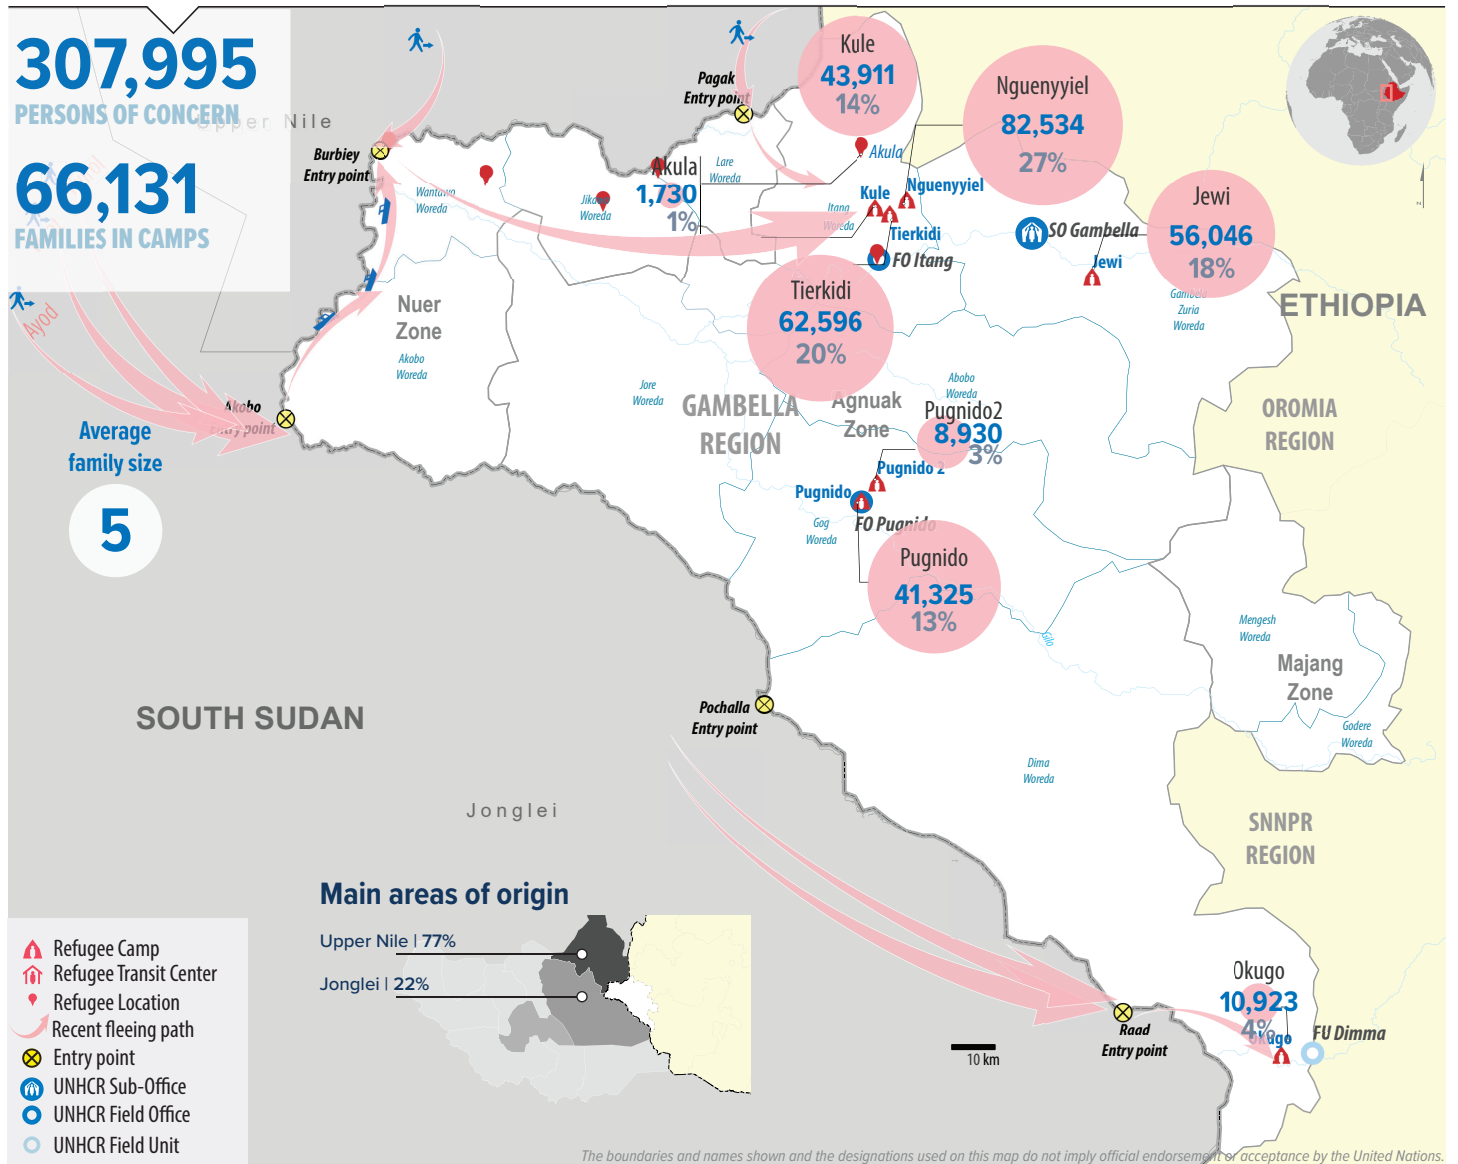

SOUTH SUDAN SITUATION

Refugee population in Gambella region | as of 30 November 2019

Age/Sex breakdown

Arrivals