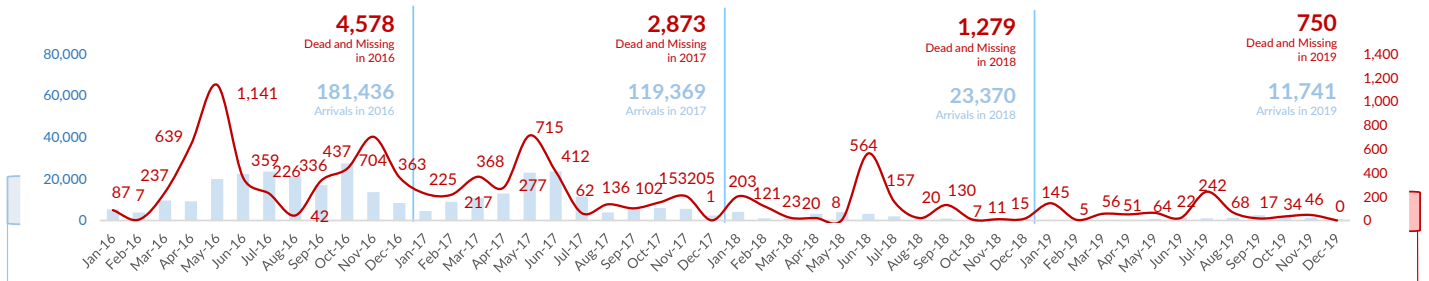

Central Mediterranean Route