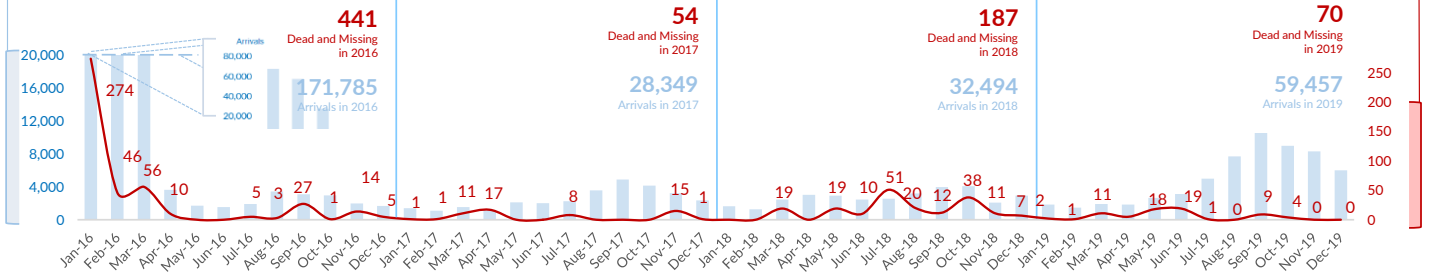

Eastern Mediterranean Route

more data on: data.unhcr.org/mediterranean