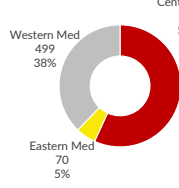

Distribution per route (2019)