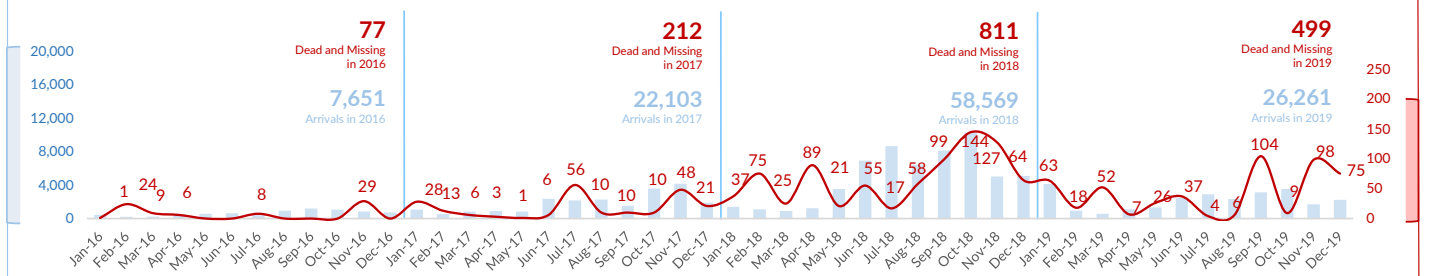

Western Mediterranean Route