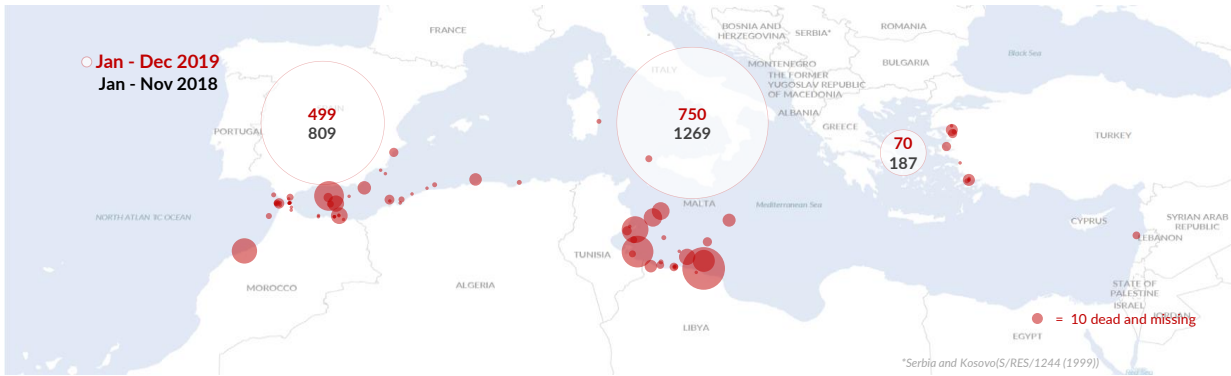

EUROPE Dead and missing at sea

Number of Dead and Missing by Route (Jan - Dec, 2018 and 2019)

Key Figures

1,319 Dead and Missing in 2019
(as of 31 December 2019)

2,265 Dead and Missing in 2018
(as of 31 December 2018)