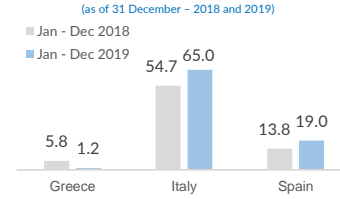

Dead and missing / 1000 arrivals (as of 31 December - 2018 and 2019)