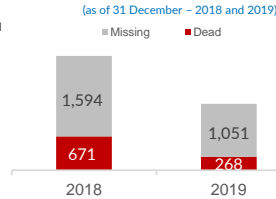

Distribution per route (2019)