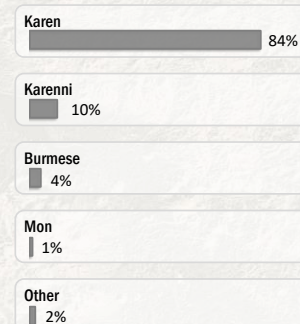

Main States/Regions of Origin

Based on registered refugee population

Total Verified Refugee Population*

93,333

* Verification Exercise conducted from Jan-Apr 2015 and subsequent data changes to-date

Registered population 45,829

Unregistered population 47,504

Religion

Ethnicity

Age and Gender

Legend

- ▲ Temporary Shelter
- UNHCR Office