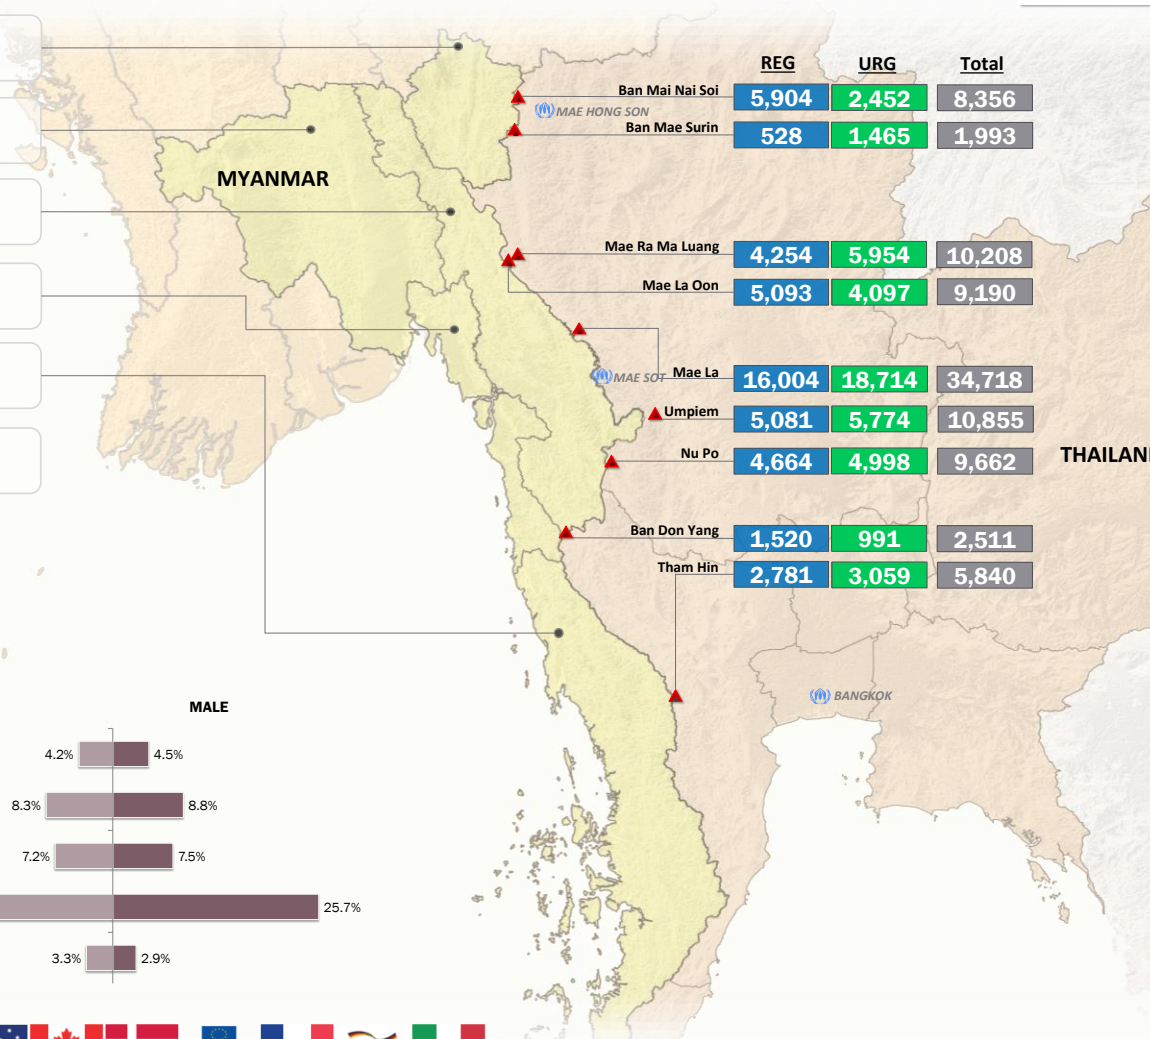

Main States/Regions of Origin

Based on registered refugee population