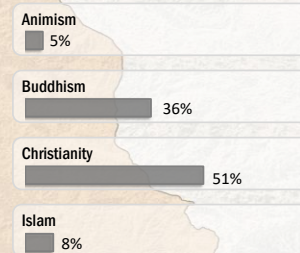

Main States/Regions of Origin

Based on registered refugee population

Total Verified Refugee Population*

93,333

* Verification Exercise conducted from Jan-Apr 2015 and subsequent data changes to-date

Registered population 45,829

Unregistered population 47,504

Religion

Ethnicity

Age and Gender

Legend

- ▲ Temporary Shelter
- UNHCR Office