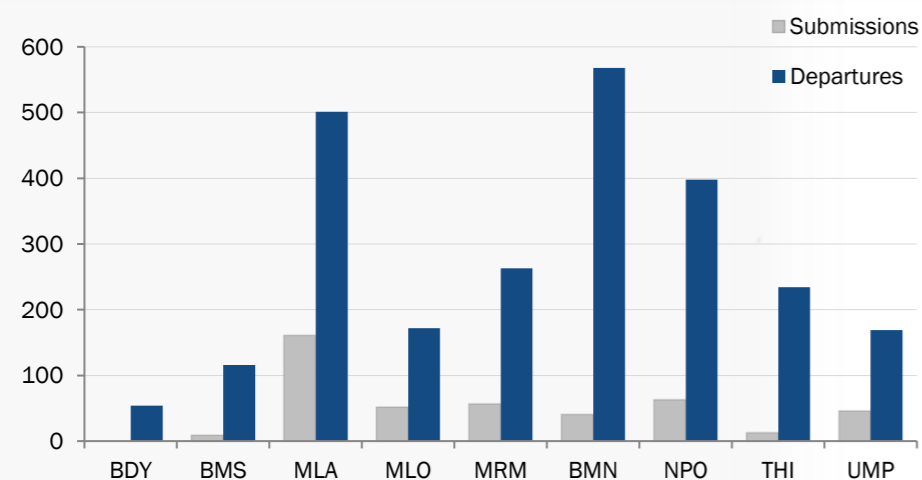

Resettlement of Myanmar Refugees from Temporary Shelters in Thailand

31 December 2019

Thailand Border Operation - Information Management Unit, Mae Sot

Resettlement Figures 2005-2019

December

Total number of submissions **135,352**

Total number of departures **113,202**

Resettlement Progress in 2019

December

Total number of submissions **442**

Total number of departures **2,497**

Total Verified Refugee Population* **93,333**
December 2019

* Verification Exercise conducted from Jan-Apr 2015 and subsequent data changes to-date

Resettlement of Myanmar Refugees by location in 2019

Main destinations in 2019

Resettlement overview from 2005 - 2019 (in thousands)

Source: UNHCR proGRES database

Main destinations from 2005-2019

For more information, visit: www.commonservice.info