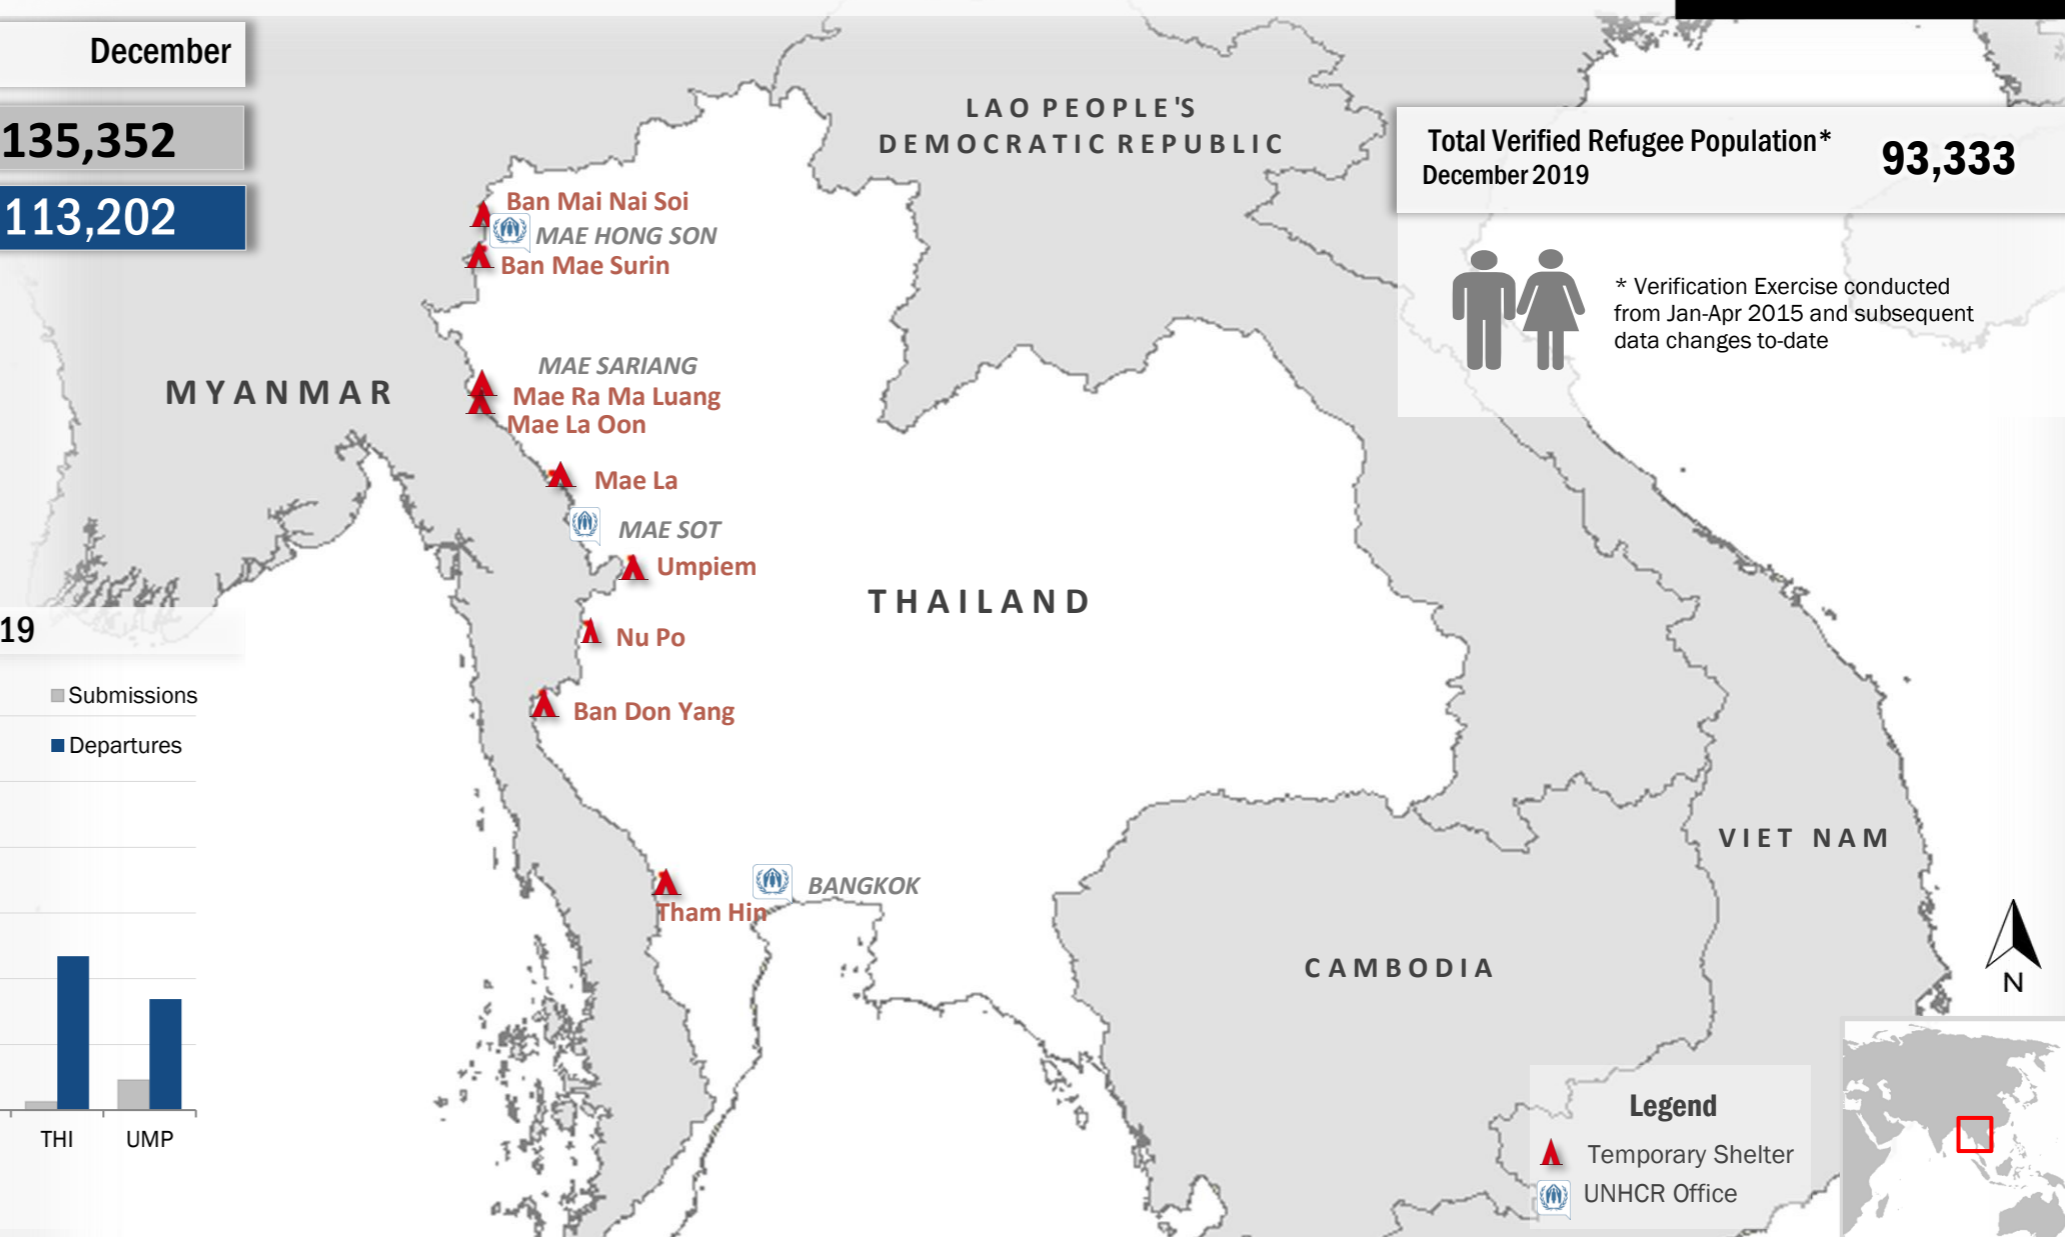

Resettlement of Myanmar Refugees from Temporary Shelters in Thailand

31 December 2019

Thailand Border Operation - Information Management Unit, Mae Sot

Resettlement Figures 2005-2019

December

Total number of submissions **135,352**

Total number of departures **113,202**

Resettlement Progress in 2019

December

Total number of submissions **442**

Total number of departures **2,497**

Total Verified Refugee Population* **93,333**
December 2019

* Verification Exercise conducted from Jan-Apr 2015 and subsequent data changes to-date

Resettlement of Myanmar Refugees by location in 2019