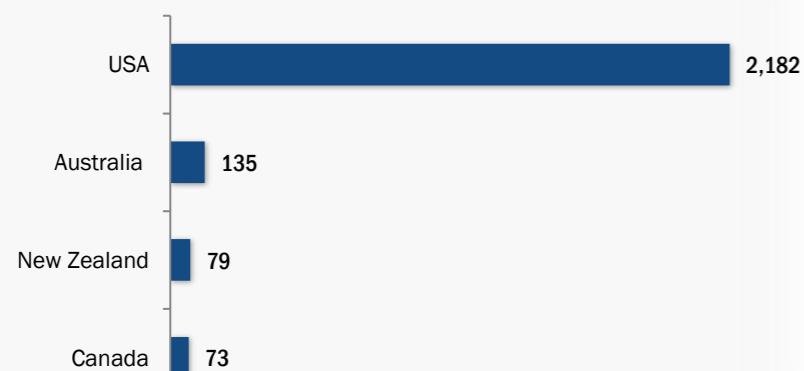

Main destinations in 2019