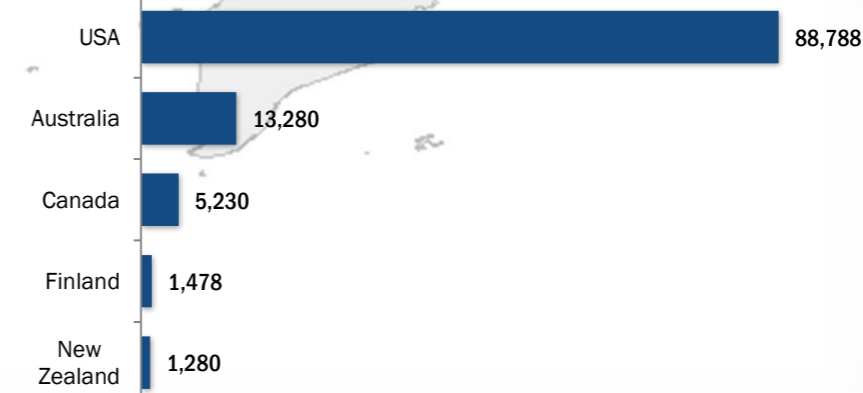

Main destinations from 2005-2019

For more information, visit: www.commonservice.info