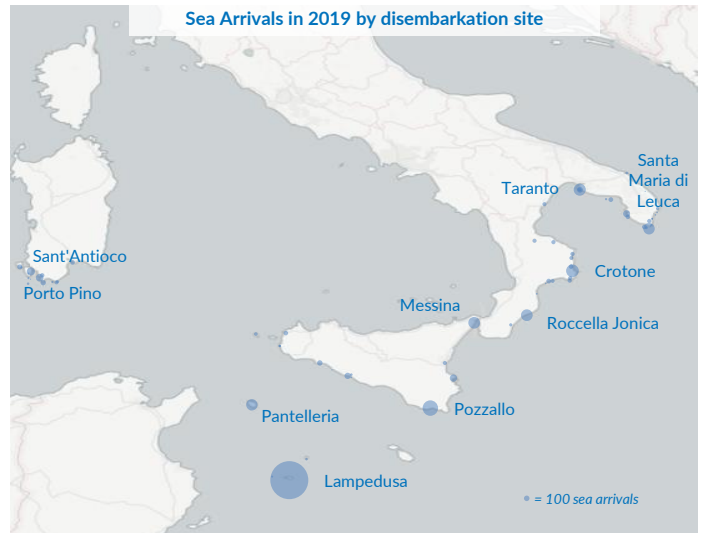

Italy weekly snapshot - 05 Jan 2020

(The charts below are based on figures from the Italian Ministry of Interior and UNHCR estimates. All figures are provisional and subject to change)

Total arrivals (1 Jan - 05 Jan 2020):	95
Total arrivals (1 Jan - 05 Jan 2019):	0
Total arrivals 1 Jan - 05 Jan 2020	95
Total arrivals 1 Jan - 05 Jan 2019	0
Average daily arrivals in January 2020 so far:	19
Average daily arrivals in December 2019:	19

Estimated # of arrivals during the last seven days	103
(Based on arrivals or registration figures collected by UNHCR staff)	
Mon, 30 Dec 2019	0
Tue, 31 Dec 2019	8
Wed, 01 Jan 2020	0
Thu, 02 Jan 2020	56
Fri, 03 Jan 2020	38
Sat, 04 Jan 2020	0
Sun, 05 Jan 2020	1