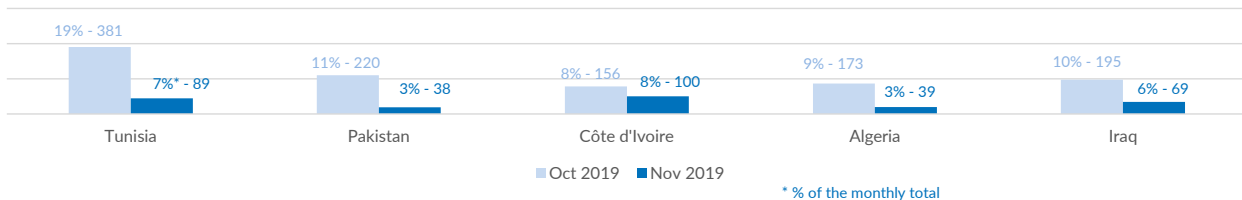

Sea arrivals of last weeks

Arrivals per month

Asylum applications

(Applications are not necessarily lodged by new arrivals)

Sea arrivals by gender and age - Jan -Nov 2019

Most common sea arrival nationalities in Italy (comparison with previous month)