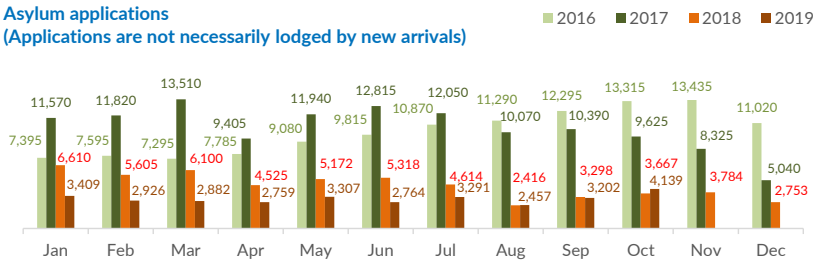

Italy weekly snapshot - 05 Jan 2020

(The charts below are based on figures from the Italian Ministry of Interior and UNHCR estimates. All figures are provisional and subject to change)

Total arrivals (1 Jan - 05 Jan 2020):	95
Total arrivals (1 Jan - 05 Jan 2019):	0
Total arrivals 1 Jan - 05 Jan 2020	95
Total arrivals 1 Jan - 05 Jan 2019	0
Average daily arrivals in January 2020 so far:	19
Average daily arrivals in December 2019:	19

Estimated # of arrivals during the last seven days	103
(Based on arrivals or registration figures collected by UNHCR staff)	
Mon, 30 Dec 2019	0
Tue, 31 Dec 2019	8
Wed, 01 Jan 2020	0
Thu, 02 Jan 2020	56
Fri, 03 Jan 2020	38
Sat, 04 Jan 2020	0
Sun, 05 Jan 2020	1

Sea arrivals of last weeks

Arrivals per month

Asylum applications

(Applications are not necessarily lodged by new arrivals)

Sea arrivals by gender and age - Jan -Nov 2019

Most common sea arrival nationalities in Italy (comparison with previous month)

Estimated daily sea arrivals in 2019