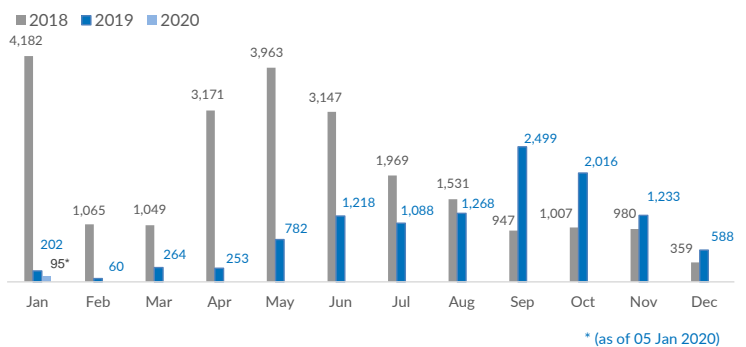

Arrivals per month