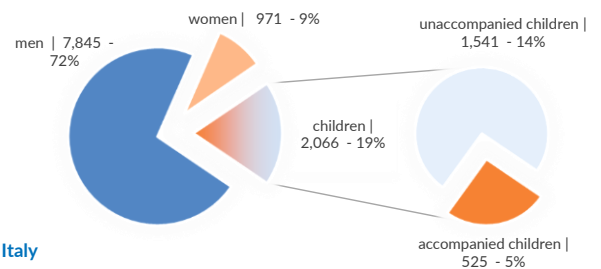

Estimated # of arrivals during the last seven days	103
(Based on arrivals or registration figures collected by UNHCR staff)	
Mon, 30 Dec 2019	0
Tue, 31 Dec 2019	8
Wed, 01 Jan 2020	0
Thu, 02 Jan 2020	56
Fri, 03 Jan 2020	38
Sat, 04 Jan 2020	0
Sun, 05 Jan 2020	1

Sea arrivals of last weeks

Arrivals per month

Asylum applications

(Applications are not necessarily lodged by new arrivals)

Sea arrivals by gender and age - Jan -Nov 2019

Most common sea arrival nationalities in Italy (comparison with previous month)