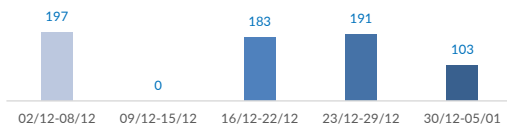

Sea arrivals of last weeks