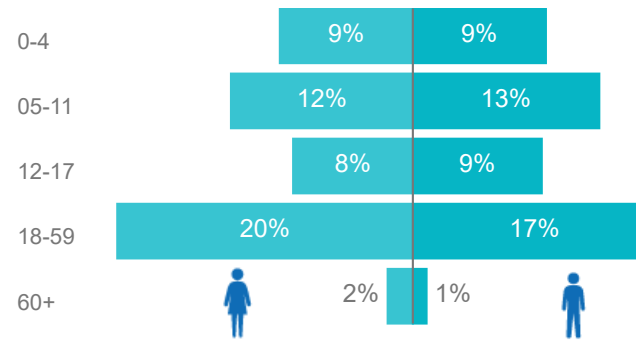

Total Asylum-Seekers

21,658

Living in Urban areas

6%

79,542

Female

52%

713,878

Youth

22%

297,754

Age & Gender Breakdown

Registered New Arrivals by Arrival Month

Population by Location

* Kampala includes other Urban areas

Top 3 by Country of Origin