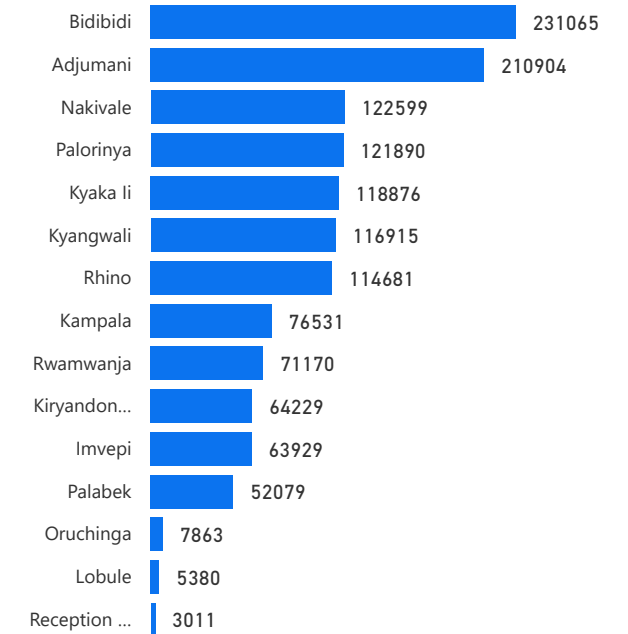

Women and Children

82%

1,137,615

Elderly

3%

36,763

Total Refugees

1,359,464

Total Asylum-Seekers

21,658

Living in Urban areas

6%

79,542

Female

52%

713,878

Youth

22%

297,754

Age & Gender Breakdown

Registered New Arrivals by Arrival Month

Population by Location

* Kampala includes other Urban areas

Top 3 by Country of Origin

South Sudanese by Ethnicity

Congolese by Ethnicity

Specific Needs

Entitled to Assistance (in Settlements)