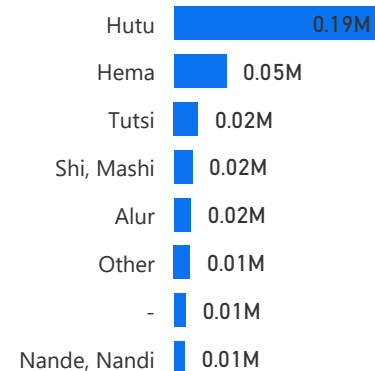

Total Asylum-Seekers

21,658

Living in Urban areas

6%

79,542

Female

52%

713,878

Youth

22%

297,754

Age & Gender Breakdown

Registered New Arrivals by Arrival Month

Population by Location

* Kampala includes other Urban areas

Top 3 by Country of Origin

South Sudanese by Ethnicity

Congolese by Ethnicity

Specific Needs

Entitled to Assistance (in Settlements)