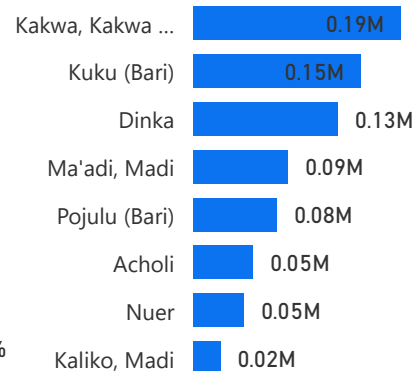

South Sudanese by Ethnicity