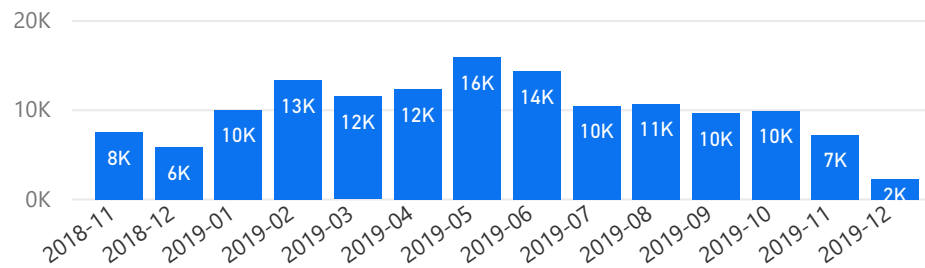

Total Asylum-Seekers

21,658

Living in Urban areas

6%

79,542

Female

52%

713,878

Youth

22%

297,754

Age & Gender Breakdown

Registered New Arrivals by Arrival Month

Population by Location

* Kampala includes other Urban areas

Top 3 by Country of Origin