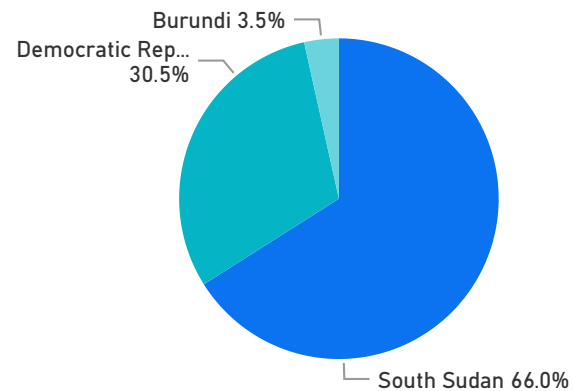

Total Asylum-Seekers

21,658

Living in Urban areas

6%

79,542

Female

52%

713,878

Youth

22%

297,754

Age & Gender Breakdown

Registered New Arrivals by Arrival Month

Population by Location

* Kampala includes other Urban areas

Top 3 by Country of Origin