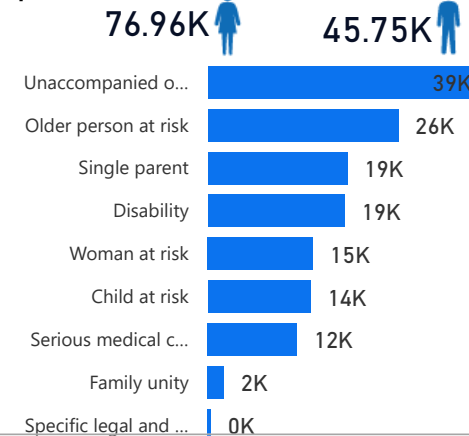

Women and Children

82%

1,137,615

Elderly

3%

36,763

Total Refugees

1,359,464

Total Asylum-Seekers

21,658

Living in Urban areas

6%

79,542

Female

52%

713,878

Youth

22%

297,754

Age & Gender Breakdown

Registered New Arrivals by Arrival Month

Population by Location

* Kampala includes other Urban areas

Top 3 by Country of Origin

South Sudanese by Ethnicity

Congolese by Ethnicity

Specific Needs

Entitled to Assistance (in Settlements)