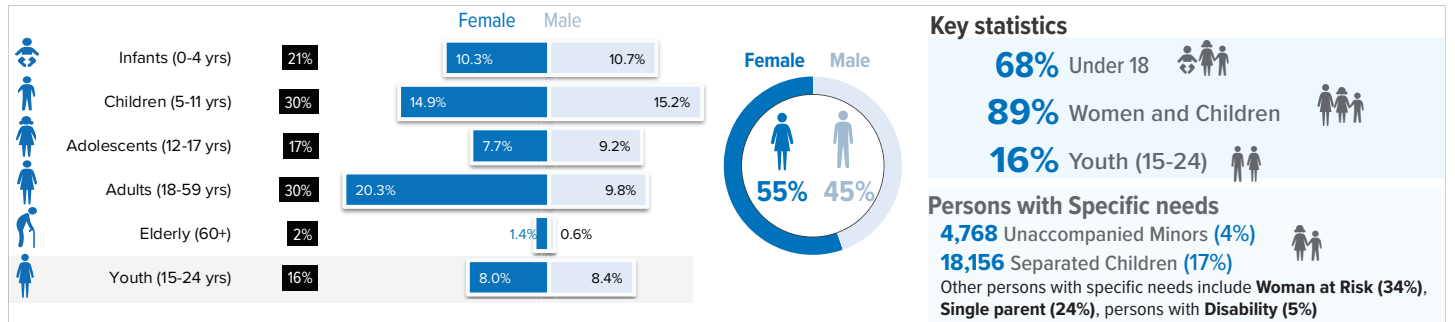

SOUTH SUDAN SITUATION

Refugee population in Gambella region | as of 31 December 2019

Age/Sex breakdown

Arrivals