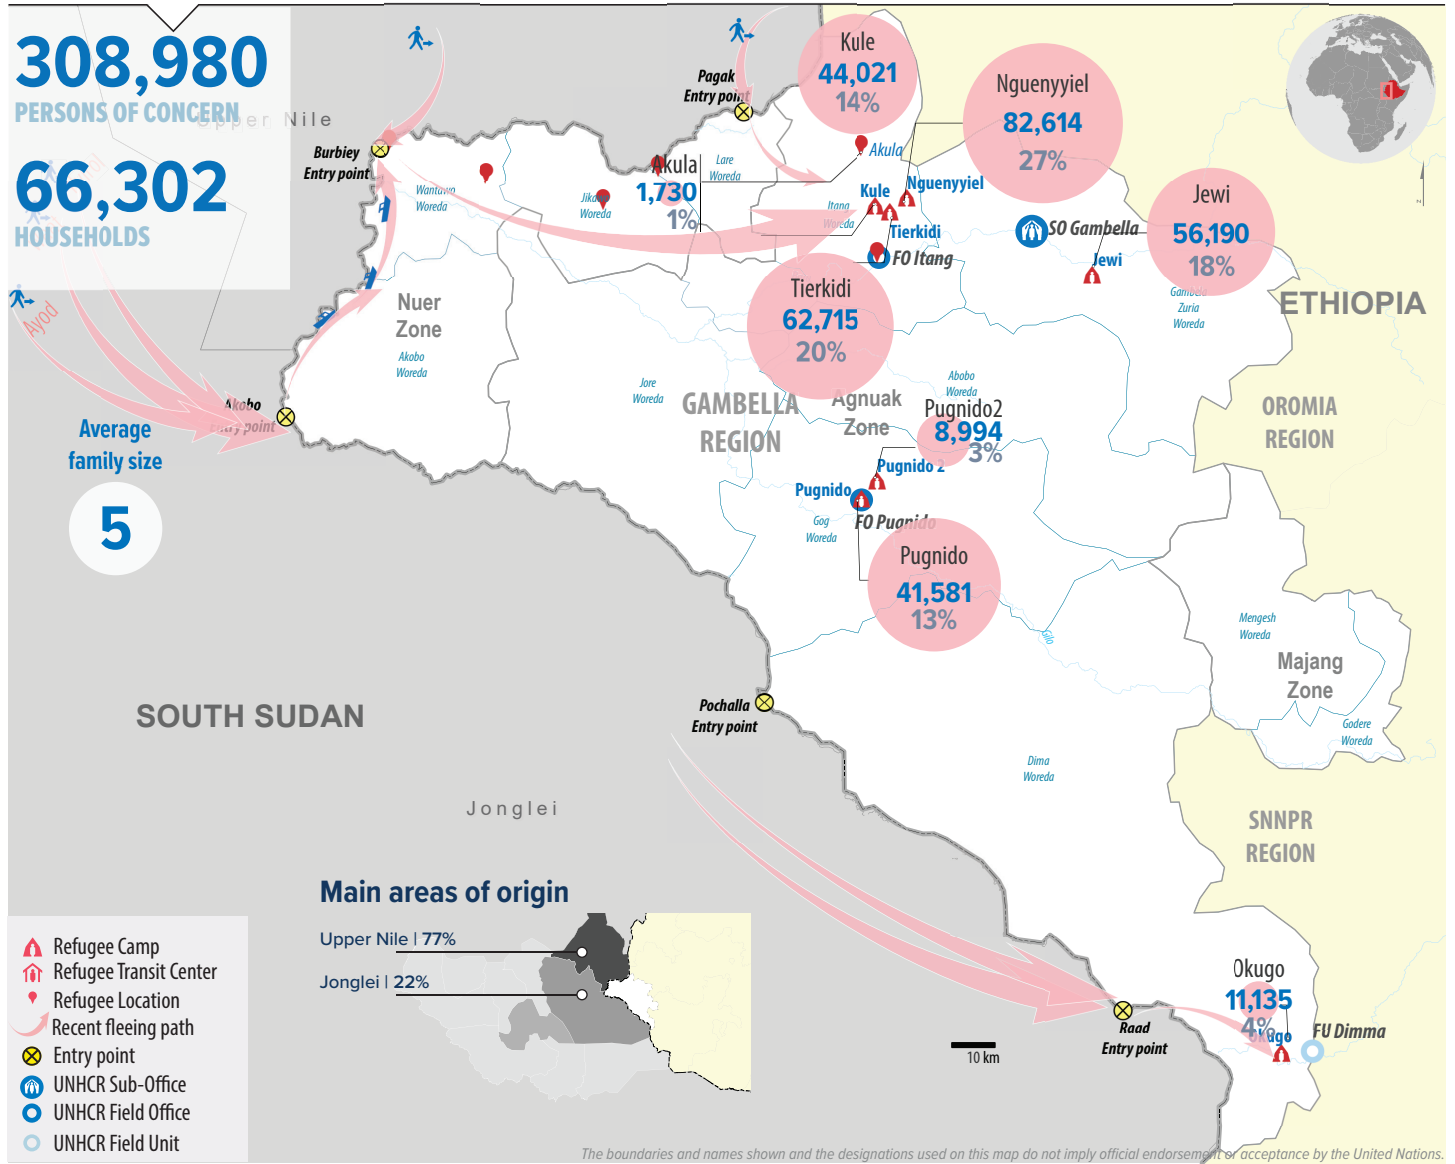

SOUTH SUDAN SITUATION

Refugee population in Gambella region | as of 31 December 2019

Age/Sex breakdown

Arrivals