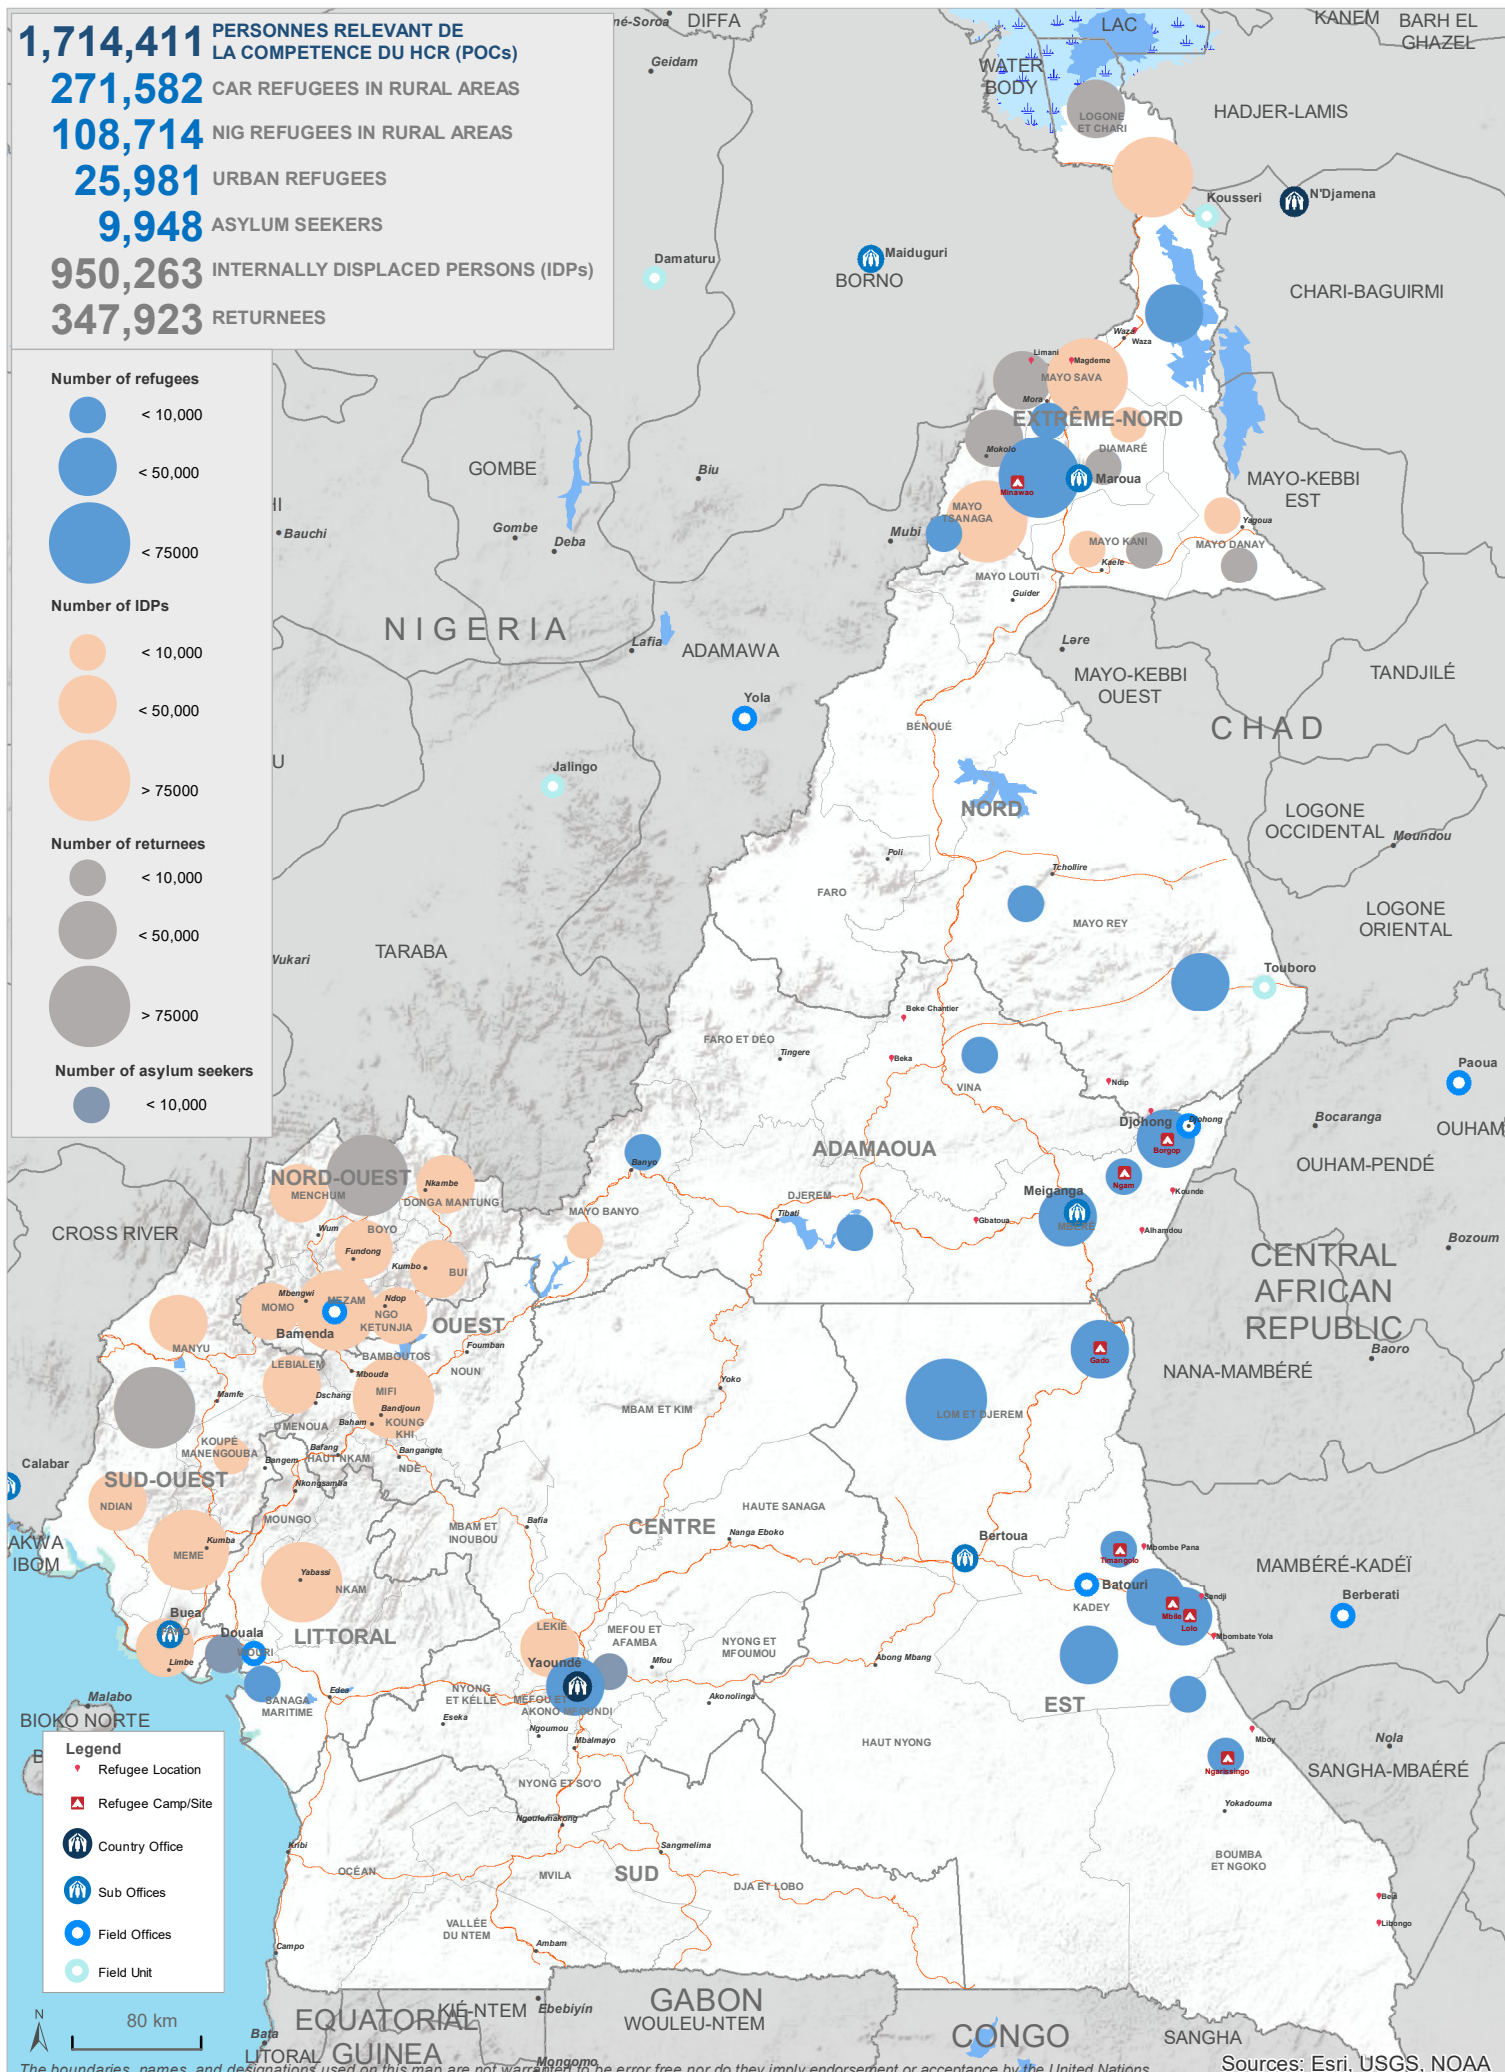

1,714,411 PERSONNES RELEVANT DE LA COMPÉTENCE DU HCR (POCs)
271,582 CAR REFUGEES IN RURAL AREAS
108,714 NIG REFUGEES IN RURAL AREAS
25,981 URBAN REFUGEES
9,948 ASYLUM SEEKERS
950,263 INTERNALLY DISPLACED PERSONS (IDPs)
347,923 RETURNEES

Number of refugees

Number of IDPs

Number of returnees

Number of asylum seekers

Legend

- Refugee Location
- Refugee Camp/Site
- Country Office
- Sub Offices
- Field Offices
- Field Unit

80 km

The boundaries, names, and designations used on this map are not warranted to be error free nor do they imply endorsement or acceptance by the United Nations.

Sources: Esri, USGS, NOAA