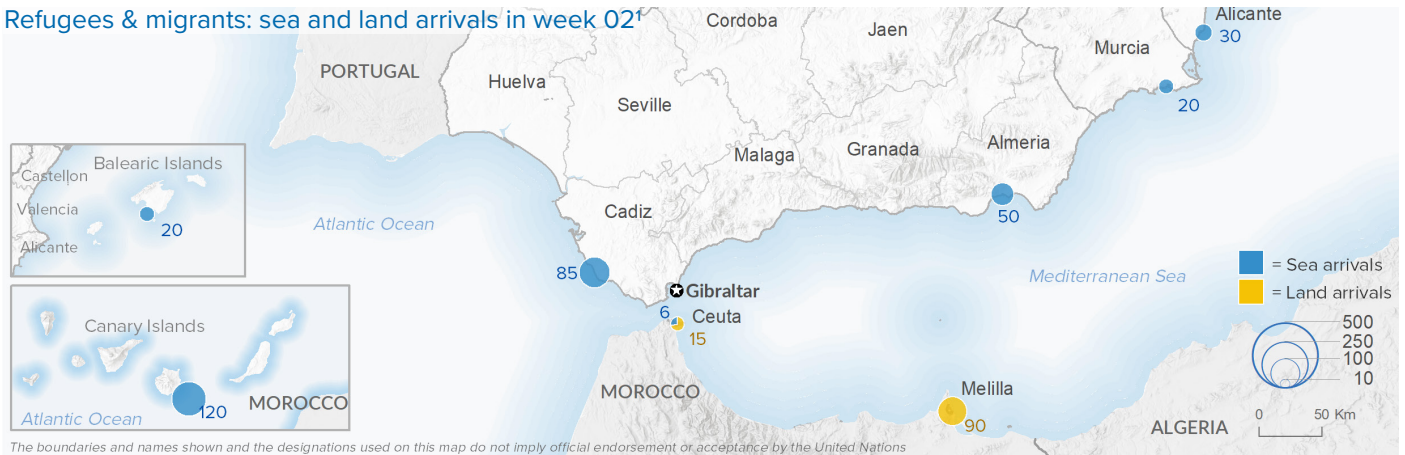

SPAIN Weekly snapshot - Week 02 (6 - 12 Jan 2020)

The charts below are based on figures from the Ministry of Interior and UNHCR estimates. All figures are provisional and subject to change

Refugees & migrants: sea and land arrivals in week 02¹

Total Sea and Land

Sea

Land (Ceuta & Melilla)

Sea and land arrivals during the last five weeks¹

Arrivals per month²

Most common nationalities, Jan - Oct 2019²

Demographic breakdown, Jan - Oct 2019²