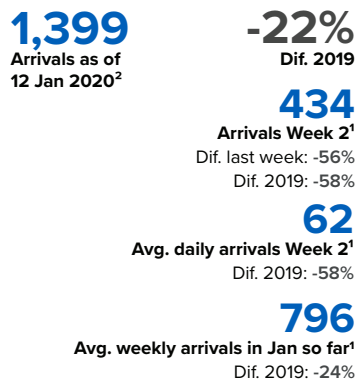

SPAIN Weekly snapshot - Week 02 (6 - 12 Jan 2020)

The charts below are based on figures from the Ministry of Interior and UNHCR estimates. All figures are provisional and subject to change

Refugees & migrants: sea and land arrivals in week 02¹

Total Sea and Land

Sea

Land (Ceuta & Melilla)

Sea and land arrivals during the last five weeks¹

Arrivals per month²

Most common nationalities, Jan - Oct 2019²

Demographic breakdown, Jan - Oct 2019²