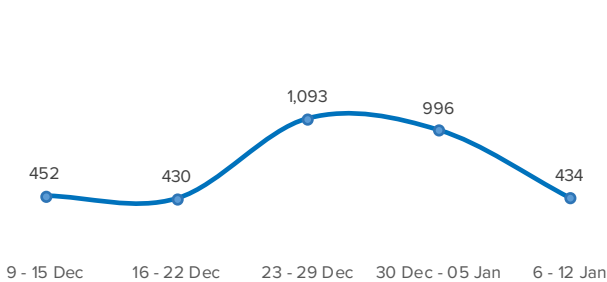

SPAIN Weekly snapshot - Week 02 (6 - 12 Jan 2020)

The charts below are based on figures from the Ministry of Interior and UNHCR estimates. All figures are provisional and subject to change

Refugees & migrants: sea and land arrivals in week 02¹

Total Sea and Land

Sea

Land (Ceuta & Melilla)

Sea and land arrivals during the last five weeks¹

Arrivals per month²

Most common nationalities, Jan - Oct 2019²

Demographic breakdown, Jan - Oct 2019²