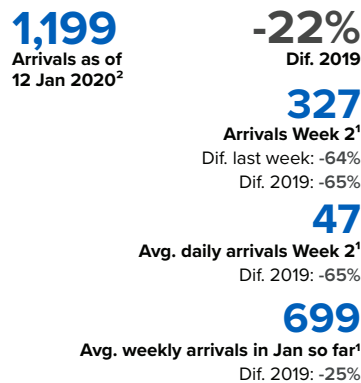

SPAIN Weekly snapshot - Week 02 (6 - 12 Jan 2020)

The charts below are based on figures from the Ministry of Interior and UNHCR estimates. All figures are provisional and subject to change

Refugees & migrants: sea and land arrivals in week 02¹

Total Sea and Land

Sea

Land (Ceuta & Melilla)

Sea and land arrivals during the last five weeks¹

Arrivals per month²

Most common nationalities, Jan - Oct 2019²

Demographic breakdown, Jan - Oct 2019²