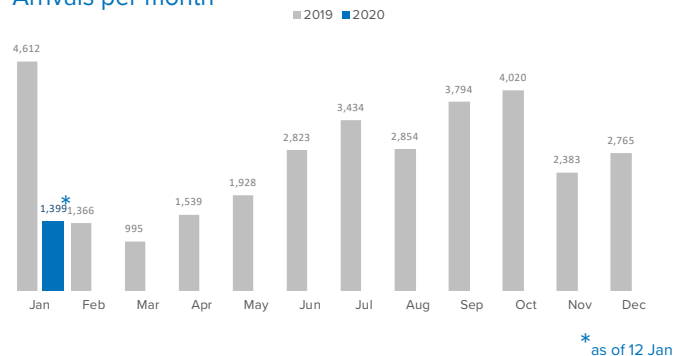

SPAIN Weekly snapshot - Week 02 (6 - 12 Jan 2020)

The charts below are based on figures from the Ministry of Interior and UNHCR estimates. All figures are provisional and subject to change

Refugees & migrants: sea and land arrivals in week 02¹

Total Sea and Land

Sea

Land (Ceuta & Melilla)

Sea and land arrivals during the last five weeks¹

Arrivals per month²

Most common nationalities, Jan - Oct 2019²

Demographic breakdown, Jan - Oct 2019²