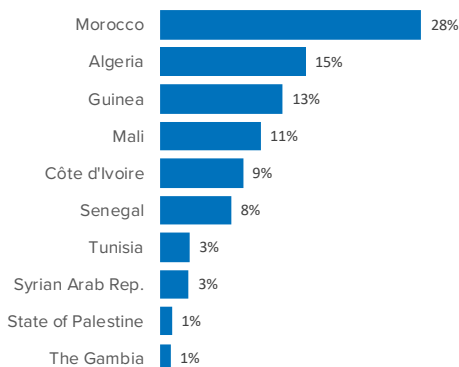

SPAIN Weekly snapshot - Week 02 (6 - 12 Jan 2020)

The charts below are based on figures from the Ministry of Interior and UNHCR estimates. All figures are provisional and subject to change

Refugees & migrants: sea and land arrivals in week 02¹

Total Sea and Land

Sea

Land (Ceuta & Melilla)

Sea and land arrivals during the last five weeks¹

Arrivals per month²

Most common nationalities, Jan - Oct 2019²

Demographic breakdown, Jan - Oct 2019²