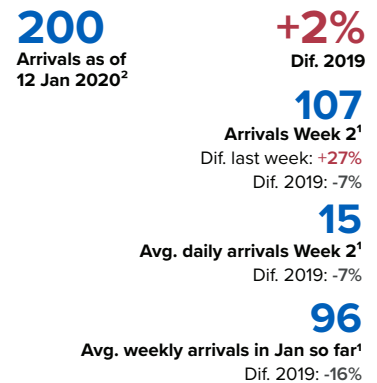

SPAIN Weekly snapshot - Week 02 (6 - 12 Jan 2020)

The charts below are based on figures from the Ministry of Interior and UNHCR estimates. All figures are provisional and subject to change

Refugees & migrants: sea and land arrivals in week 02¹

Total Sea and Land

Sea

Land (Ceuta & Melilla)

Sea and land arrivals during the last five weeks¹

Arrivals per month²

Most common nationalities, Jan - Oct 2019²

Demographic breakdown, Jan - Oct 2019²