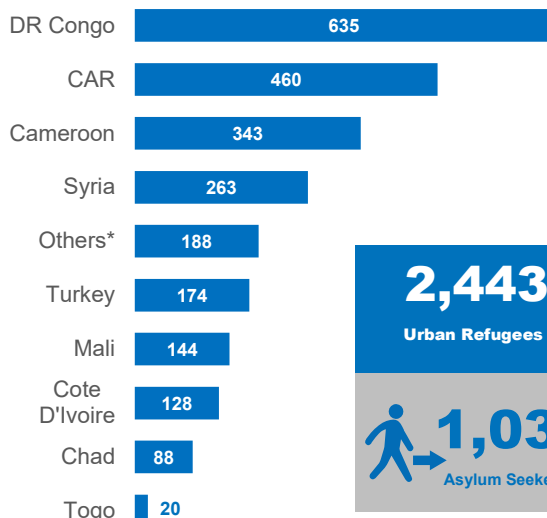

Disclaimer: The boundaries and names shown and the designations used on this map do not imply official endorsement or acceptance by the United Nations.  
Updated: 8 Jan 2020 Sources: OSGOF, OCHA, UNHCR, DTM Feedback: nigabim@unhcr.org

## UNHCR OPERATIONAL BREAKDOWN

**2,443**

Total number of Urban Refugees in Nigeria as at 31 December 2019

### COUNTRY OF ORIGIN

**2,443**

Urban Refugees

**1,033**

Asylum Seekers