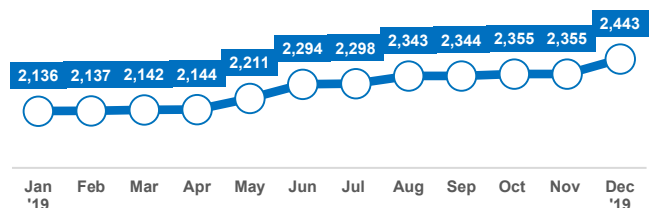

*Others include: Sudan, Guinea, Afghanistan, Eritrea, Liberia, Sierra Leone etc

Source: UNHCR proGres | For feedback, please contact: Information Management Unit at nigabim@unhcr.org