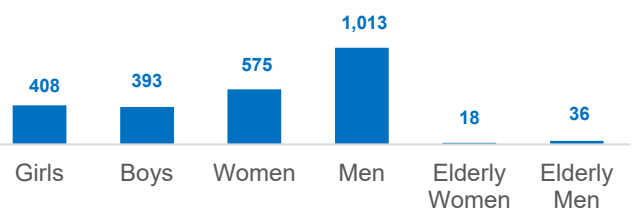

### COUNTRY OF ORIGIN

**2,443**

Urban Refugees

**1,033**

Asylum Seekers

### DEMOGRAPHICS