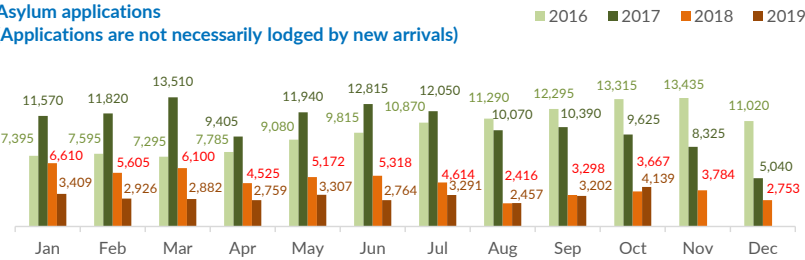

Italy weekly snapshot - 19 Jan 2020

(The charts below are based on figures from the Italian Ministry of Interior and UNHCR estimates. All figures are provisional and subject to change)

Total arrivals (1 Jan - 19 Jan 2020):	715
Total arrivals (1 Jan - 19 Jan 2019):	142
Total arrivals 1 Jan - 19 Jan 2020	715
Total arrivals 1 Jan - 19 Jan 2019	142
Average daily arrivals in January 2020 so far:	38
Average daily arrivals in December 2019:	19

Estimated # of arrivals during the last seven days	398
---	------------

(Based on arrivals or registration figures collected by UNHCR staff)

Mon, 13 Jan 2020	0
Tue, 14 Jan 2020	9
Wed, 15 Jan 2020	180
Thu, 16 Jan 2020	153
Fri, 17 Jan 2020	56
Sat, 18 Jan 2020	0
Sun, 19 Jan 2020	0

Sea arrivals of last weeks

Arrivals per month

Asylum applications

(Applications are not necessarily lodged by new arrivals)

Sea arrivals by gender and age - Jan - Dec 2019

Most common sea arrival nationalities in Italy (comparison with previous month)

Estimated daily sea arrivals in 2019