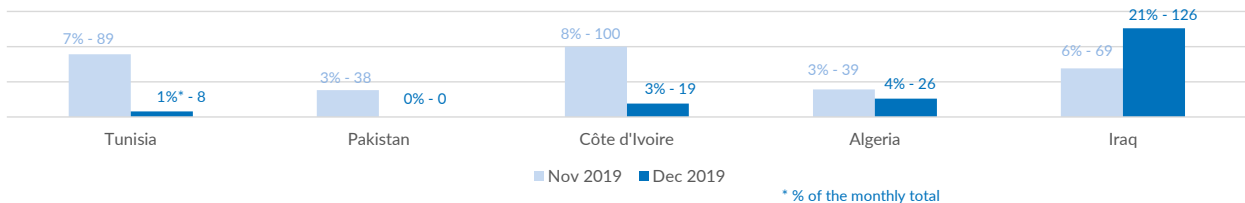

Estimated # of arrivals during the last seven days	398
---	------------

(Based on arrivals or registration figures collected by UNHCR staff)

Mon, 13 Jan 2020	0
Tue, 14 Jan 2020	9
Wed, 15 Jan 2020	180
Thu, 16 Jan 2020	153
Fri, 17 Jan 2020	56
Sat, 18 Jan 2020	0
Sun, 19 Jan 2020	0

Sea arrivals of last weeks

Arrivals per month

Asylum applications

(Applications are not necessarily lodged by new arrivals)

Sea arrivals by gender and age - Jan - Dec 2019

Most common sea arrival nationalities in Italy (comparison with previous month)