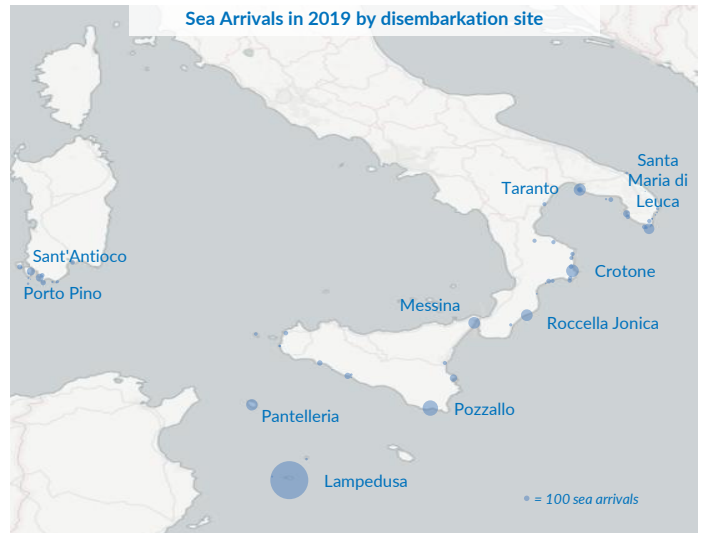

Italy weekly snapshot - 19 Jan 2020

(The charts below are based on figures from the Italian Ministry of Interior and UNHCR estimates. All figures are provisional and subject to change)

Total arrivals (1 Jan - 19 Jan 2020):	715
Total arrivals (1 Jan - 19 Jan 2019):	142
Total arrivals 1 Jan - 19 Jan 2020	715
Total arrivals 1 Jan - 19 Jan 2019	142
Average daily arrivals in January 2020 so far:	38
Average daily arrivals in December 2019:	19

Estimated # of arrivals during the last seven days	398
---	------------

(Based on arrivals or registration figures collected by UNHCR staff)

Mon, 13 Jan 2020	0
Tue, 14 Jan 2020	9
Wed, 15 Jan 2020	180
Thu, 16 Jan 2020	153
Fri, 17 Jan 2020	56
Sat, 18 Jan 2020	0
Sun, 19 Jan 2020	0