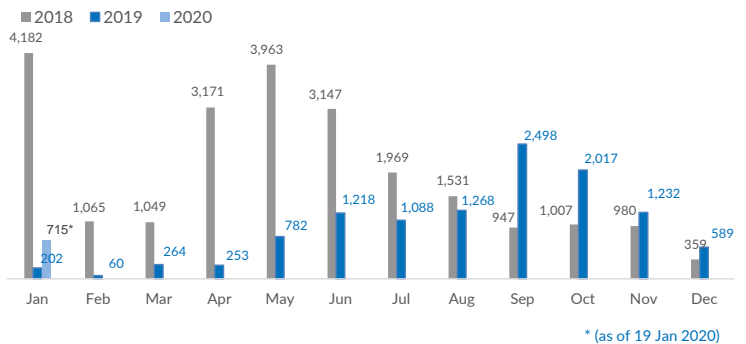

Italy weekly snapshot - 19 Jan 2020

(The charts below are based on figures from the Italian Ministry of Interior and UNHCR estimates. All figures are provisional and subject to change)

Total arrivals (1 Jan - 19 Jan 2020):	715
Total arrivals (1 Jan - 19 Jan 2019):	142
Total arrivals 1 Jan - 19 Jan 2020	715
Total arrivals 1 Jan - 19 Jan 2019	142
Average daily arrivals in January 2020 so far:	38
Average daily arrivals in December 2019:	19

Estimated # of arrivals during the last seven days	398
---	------------

(Based on arrivals or registration figures collected by UNHCR staff)

Mon, 13 Jan 2020	0
Tue, 14 Jan 2020	9
Wed, 15 Jan 2020	180
Thu, 16 Jan 2020	153
Fri, 17 Jan 2020	56
Sat, 18 Jan 2020	0
Sun, 19 Jan 2020	0

Sea arrivals of last weeks

Arrivals per month

Asylum applications

(Applications are not necessarily lodged by new arrivals)

Sea arrivals by gender and age - Jan - Dec 2019

Most common sea arrival nationalities in Italy (comparison with previous month)