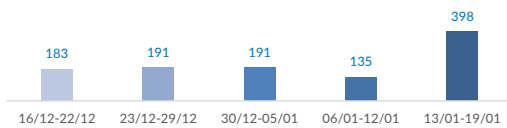

Sea arrivals of last weeks