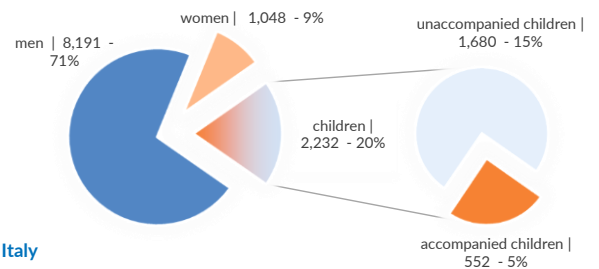

Estimated # of arrivals during the last seven days	398
---	------------

(Based on arrivals or registration figures collected by UNHCR staff)

Mon, 13 Jan 2020	0
Tue, 14 Jan 2020	9
Wed, 15 Jan 2020	180
Thu, 16 Jan 2020	153
Fri, 17 Jan 2020	56
Sat, 18 Jan 2020	0
Sun, 19 Jan 2020	0

Sea arrivals of last weeks

Arrivals per month

Asylum applications

(Applications are not necessarily lodged by new arrivals)

Sea arrivals by gender and age - Jan - Dec 2019

Most common sea arrival nationalities in Italy (comparison with previous month)