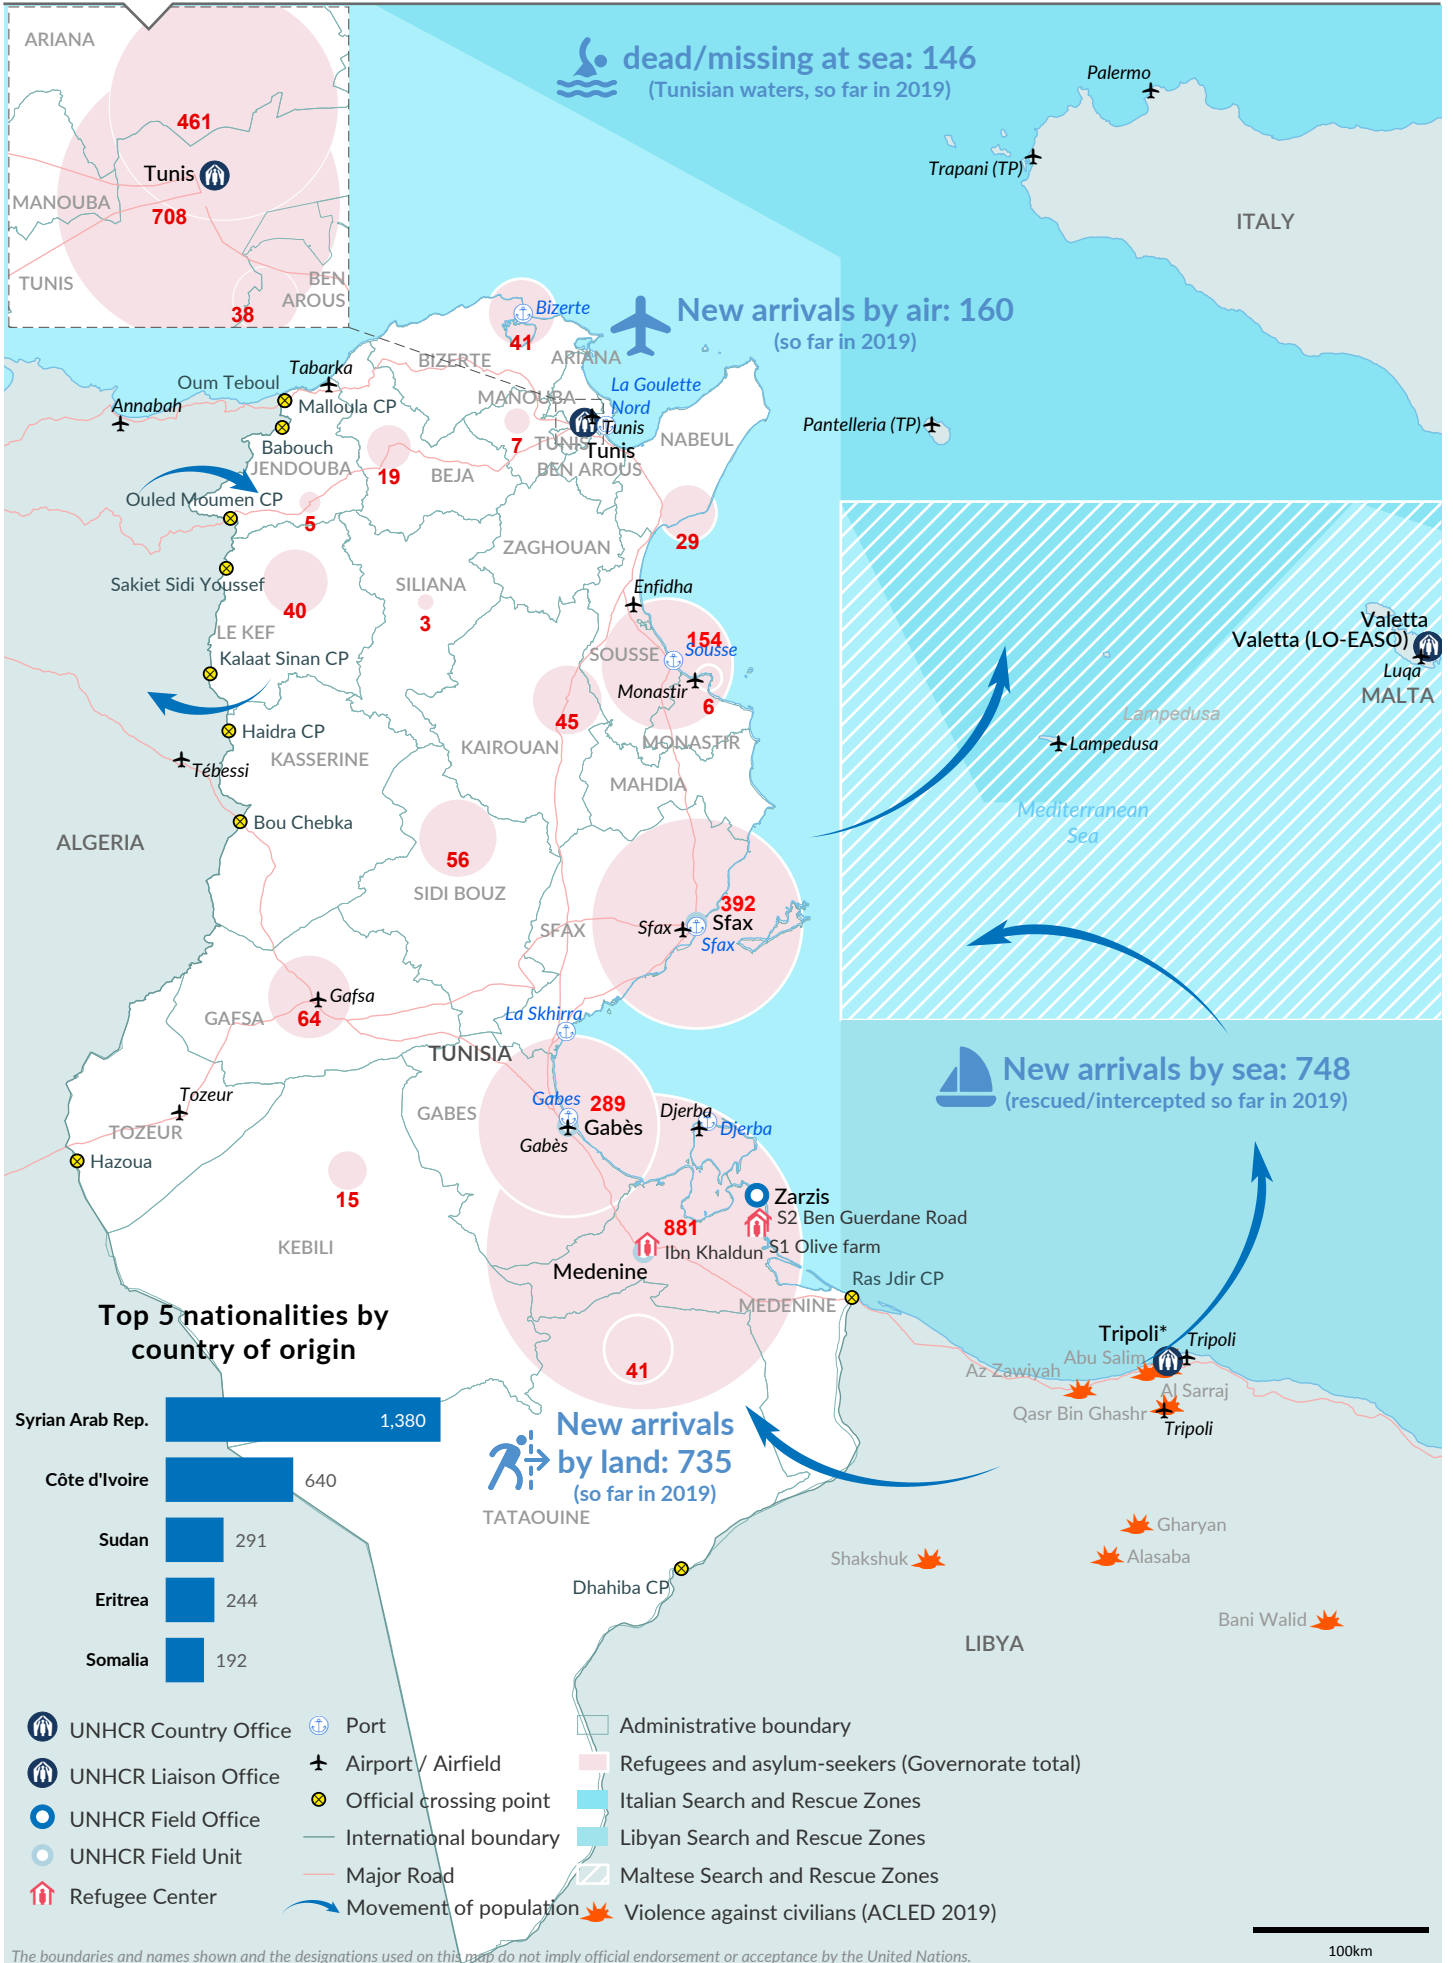

# Situation map - Refugees and asylum-seekers

Figures/data as of 31 December 2019 or latest available

The boundaries and names shown and the designations used on this map do not imply official endorsement or acceptance by the United Nations.

100km