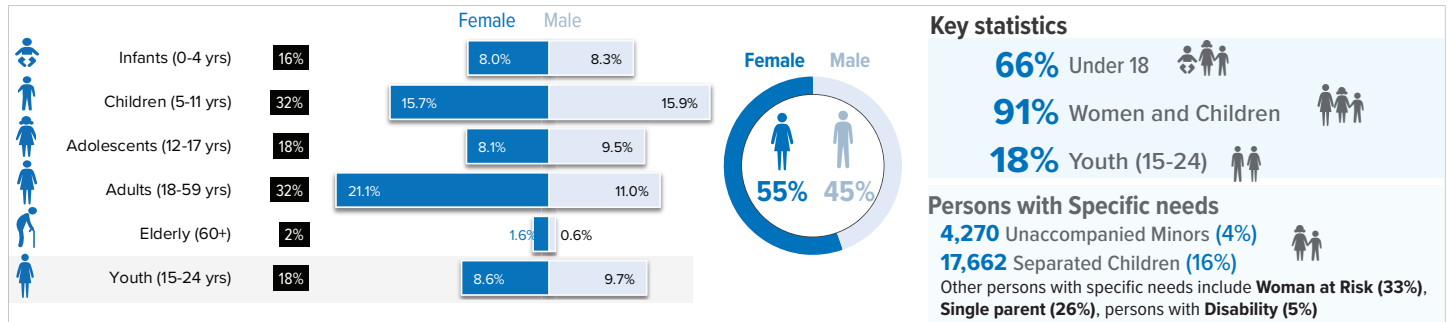

# SOUTH SUDAN SITUATION

Refugee population in Gambella region | as of 31 January 2020

## Age/Sex breakdown