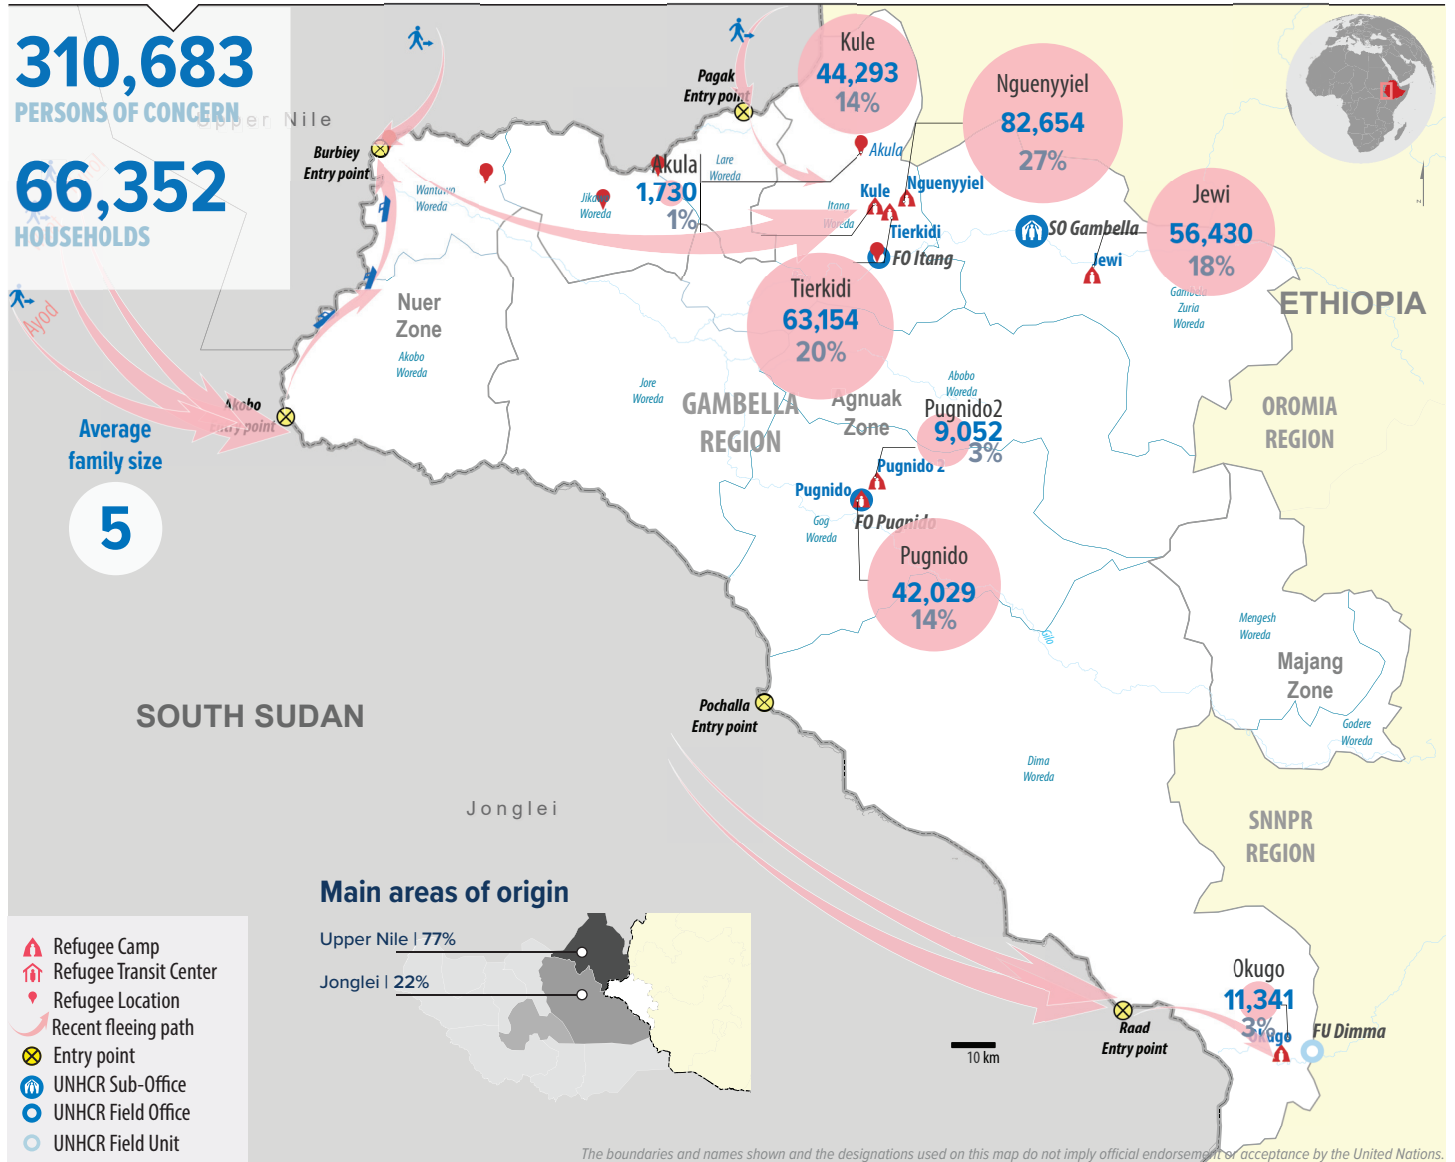

# SOUTH SUDAN SITUATION

Refugee population in Gambella region | as of 31 January 2020

## Age/Sex breakdown

## Arrivals