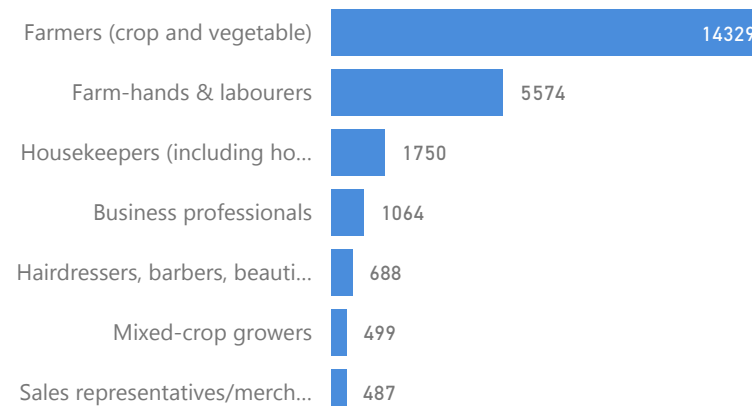

Elderly

1 %

1,098

Total Refugees

59,923

Total Asylum-Seekers

18,578

Female

47 %

36,833

Youth 15-24

28 %

21,619

Country of Origin - Top 15

Country of Origin - Top 15	Total
Somalia	25,580
Democratic Republic of the Congo	25,155
Eritrea	13,334
Burundi	4,460
South Sudan	4,111
Ethiopia	2,098
Rwanda	1,900
Sudan	1,481
Pakistan	227
Turkey	34
Yemen	30
Syrian Arab Republic	22
Congo, Republic of the	13
Egypt	10
Central African Republic	9

Age & Gender Breakdown

New Registration By Month

Occupation - Top 7

Specific Needs - Top 7

408  **361** 