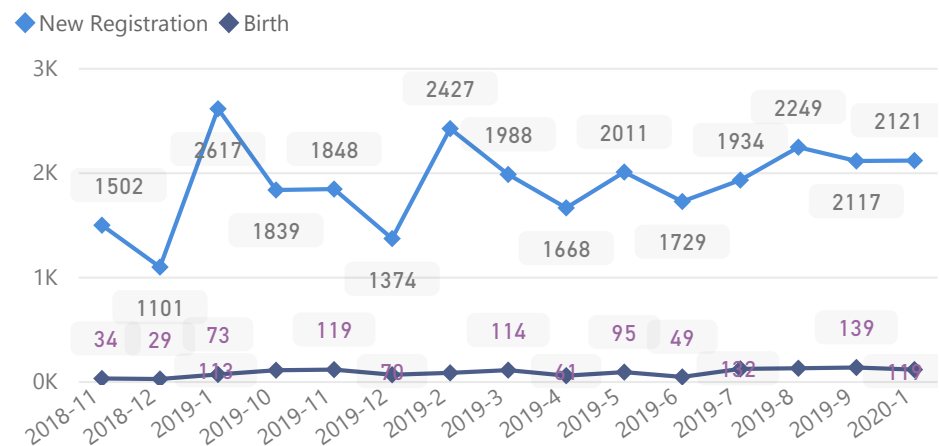

Elderly

1 %

1,098

Total Refugees

59,923

Total Asylum-Seekers

18,578

Female

47 %

36,833

Youth 15-24

28 %

21,619

Country of Origin - Top 15

Country of Origin - Top 15	Total
Somalia	25,580
Democratic Republic of the Congo	25,155
Eritrea	13,334
Burundi	4,460
South Sudan	4,111
Ethiopia	2,098
Rwanda	1,900
Sudan	1,481
Pakistan	227
Turkey	34
Yemen	30
Syrian Arab Republic	22
Congo, Republic of the	13
Egypt	10
Central African Republic	9

Age & Gender Breakdown

New Registration By Month

Occupation - Top 7

Specific Needs - Top 7

408  **361** 