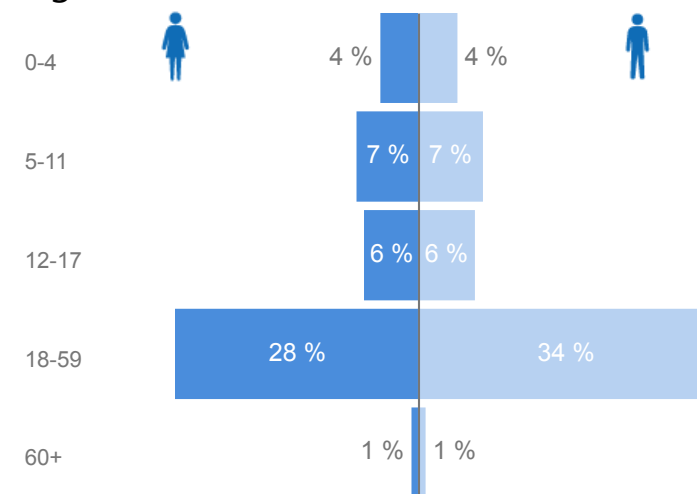

Elderly

1 %

1,098

Total Refugees

59,923

Total Asylum-Seekers

18,578

Female

47 %

36,833

Youth 15-24

28 %

21,619

Country of Origin - Top 15

Country of Origin - Top 15	Total
Somalia	25,580
Democratic Republic of the Congo	25,155
Eritrea	13,334
Burundi	4,460
South Sudan	4,111
Ethiopia	2,098
Rwanda	1,900
Sudan	1,481
Pakistan	227
Turkey	34
Yemen	30
Syrian Arab Republic	22
Congo, Republic of the	13
Egypt	10
Central African Republic	9

Age & Gender Breakdown

New Registration By Month

Occupation - Top 7

Specific Needs - Top 7

408  **361** 