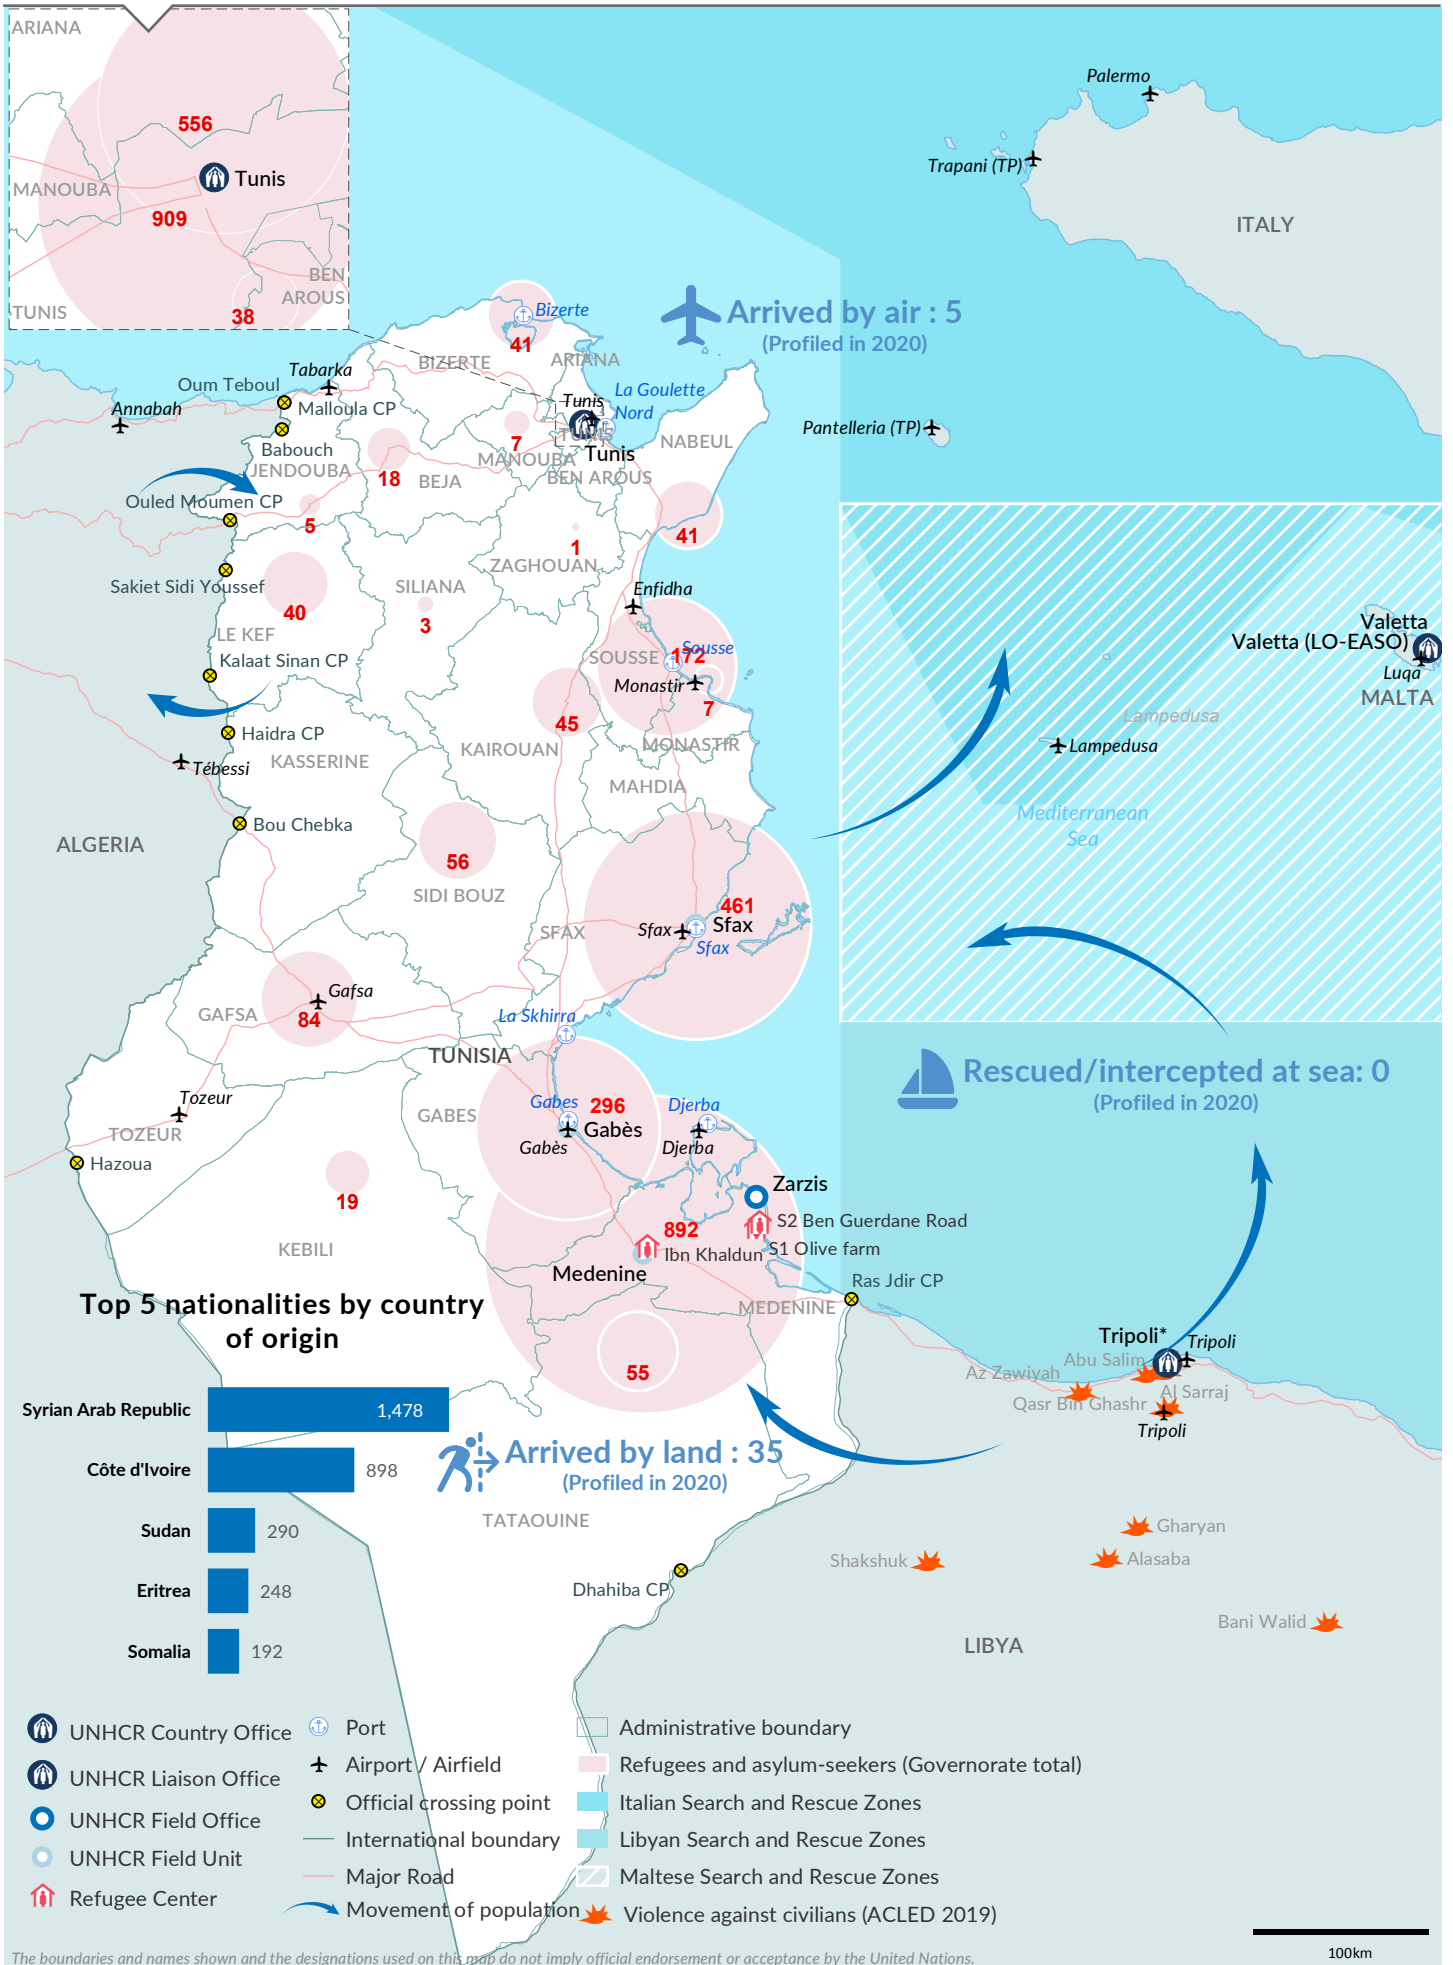

# Situation map - Refugees and asylum-seekers

Figures/data as of 31 January 2020 or latest figures available

The boundaries and names shown and the designations used on this map do not imply official endorsement or acceptance by the United Nations.

100km