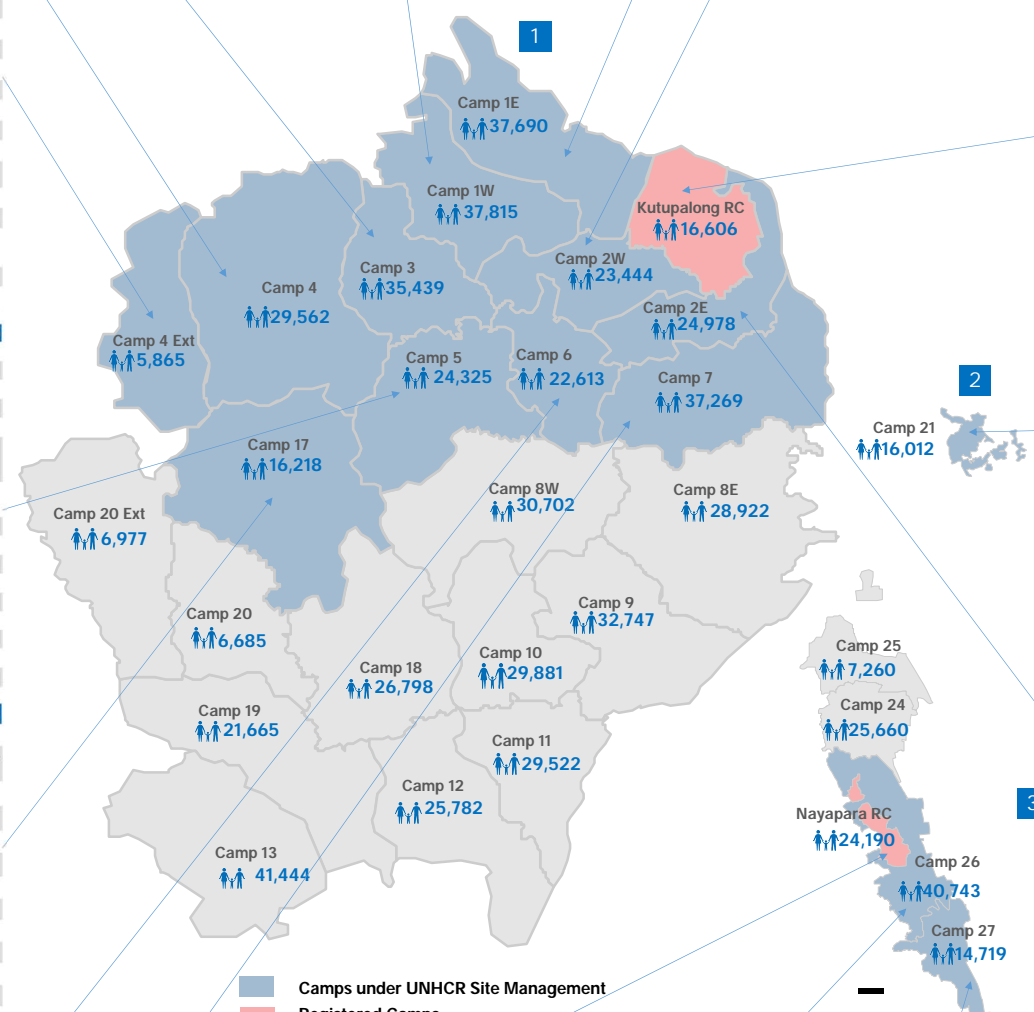

Camp 6	11
BRAC, MDMR	
BRAC, MDMR	
BLAST, TAI	
HI, TAI	
CODEC	
BRAC, TAI	
CODEC	
BRAC, GK, LH	
DR	
BDRCS	
CNRS, IUCN	
BRAC, CNRS	
TAI	

Camp 7	29
BRAC, MDMR	
BLAST, TAI, CODEC, PULSE, MOWCA, MUKTI	
TAI, BLAST, CODEC, DSS	
CODEC, BLAST, MOWCA, MUKTI	
BRAC, TAI, BLAST, CODEC, MUKTI	
CODEC, BRAC, DAM, MUKTI, PLAN, JCF, FRIENDSHIP, EDAS	
BRAC, FH, LH, PHD, MSF, BDRCS, IRC, FRIENDSHIP, SKUS	
SHED	
WFP, SCI, YPSA, RI	
BRAC, BDRCS	
BDRCS	
NGOF, PA, WVI, DARJA MELA, ACF	
CNRS, IUCN, BRAC	
BRAC, CNRS	
TAI	

Nayapara RC	17
BRAC, MDMR	
TAI, UNDP, HI	
TAI	
CODEC, RI, SCI, TAI	
RI, TAI	
CODEC, SCI	
GK, LH, MDMR, RI, BRAC, HI, RHU, RTMI, TAI	
ACF, SCI	
WFP, BRAC	
BRAC, BDRCS	
BDRCS	
MDMR, NGOF, DPHE	
IUCN	
TAI	

Camp 26	29
BRAC, MDMR	
BRAC, Rights Jessore, TAI, UNDP	
TAI	
CODEC, RI, SCI, BRAC, YPSA, HI	
RI, TAI, IRC, YPSA, HI	
CODEC, SCI, RISDA, BRAC, JAGORONI CHAKRA FOUNDATION, DAM, YPSA	
BRAC, LH, RI, ACF, GK, HI, PHD, RTMI, TDH	
ACF, SCI	
WFP, BRAC	
BRAC, BDRCS	
BDRCS	
NGOF, SI, NABOLOK	
IUCN, BRAC, SSG	
TAI	

Camp 27	28
BRAC, MDMR	
BRAC, Rights Jessore, TAI, YPSA, RI, DSS, HI, NGOF, CODEC	
TAI, OXFAM, BITA	
CODEC, RI, TDH, DSS, ASD	
RI, TAI, NGOF	
CODEC, BRAC, MUKTI, DAM	
BRAC, LH, RI, SCI, IRC, PHD, HI	
WVI	
WFP, BRAC	
BRAC, BDRCS	
BDRCS	
BRAC	
NGOF, SI, SCI, ANANDO, TDH	
CNRS, IUCN, GUK, BRAC, SI, OXFAM, SCI, WTH	
CNRS	
TAI	

The boundaries and names shown and the designations used on this map do not imply official endorsement or acceptance by the United Nations. Source: UNHCR, ISCG/4WS, SMS (ACTED, BRAC, DRC), RRC/UNHCR/Family Counting as of 31 December 2019
For more information, contact bgdcoim@unhcr.org or visit: <http://data2.unhcr.org/en/situations/myanmar_refugees> Creation Date : 31 January 2020 This document is prepared by UNHCR