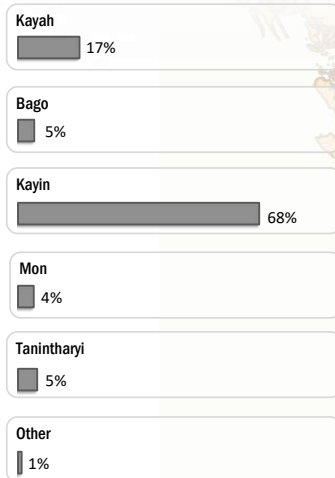

Main States/Regions of Origin

Based on registered refugee population

Total Verified Refugee Population*

93,317

* Verification Exercise conducted from Jan-Apr 2015 and subsequent data changes to-date

Registered population **45,716**

Unregistered population **47,601**

Religion

Ethnicity

Age and Gender

Legend

- ▲ Temporary Shelter
- UNHCR Office