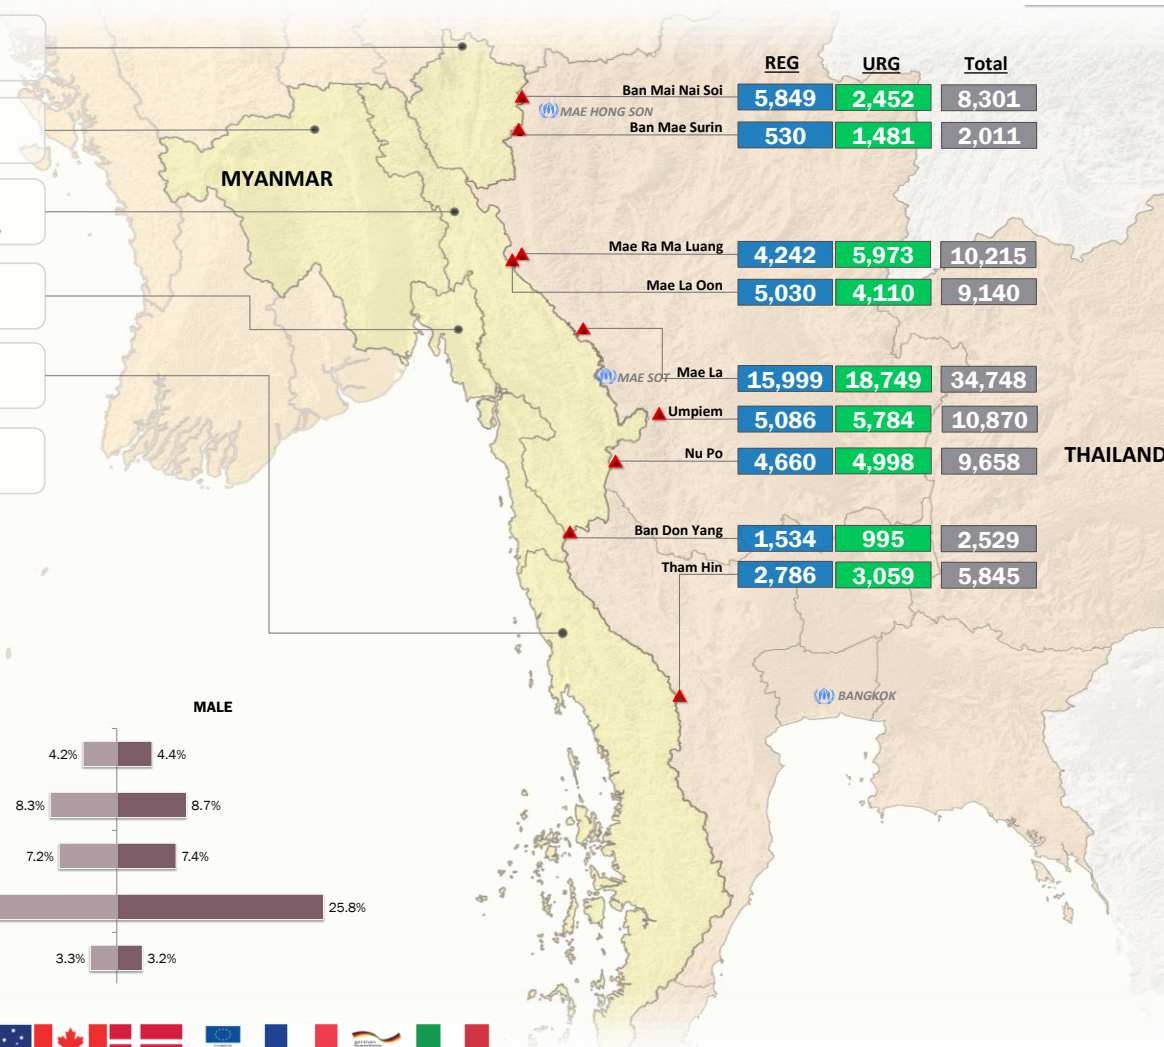

Main States/Regions of Origin

Based on registered refugee population

Total Verified Refugee Population*

93,317

* Verification Exercise conducted from Jan-Apr 2015 and subsequent data changes to-date

Registered population **45,716**

Unregistered population **47,601**

Religion

Ethnicity

Age and Gender

Legend

- ▲ Temporary Shelter
- UNHCR Office