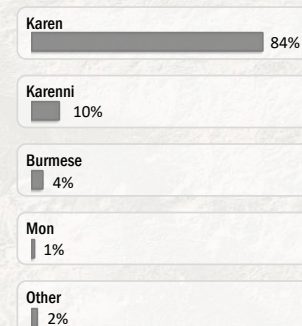

Main States/Regions of Origin

Based on registered refugee population

Total Verified Refugee Population*

93,317

* Verification Exercise conducted from Jan-Apr 2015 and subsequent data changes to-date

Registered population **45,716**

Unregistered population **47,601**

Religion

Ethnicity

Age and Gender

Legend

- ▲ Temporary Shelter
- UNHCR Office