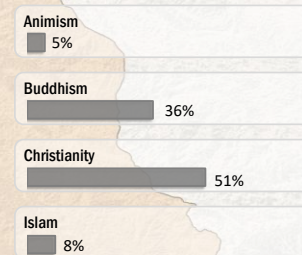

Main States/Regions of Origin

Based on registered refugee population

Total Verified Refugee Population*

93,317

* Verification Exercise conducted from Jan-Apr 2015 and subsequent data changes to-date

Registered population **45,716**

Unregistered population **47,601**

Religion

Ethnicity

Age and Gender

Legend

- ▲ Temporary Shelter
- UNHCR Office