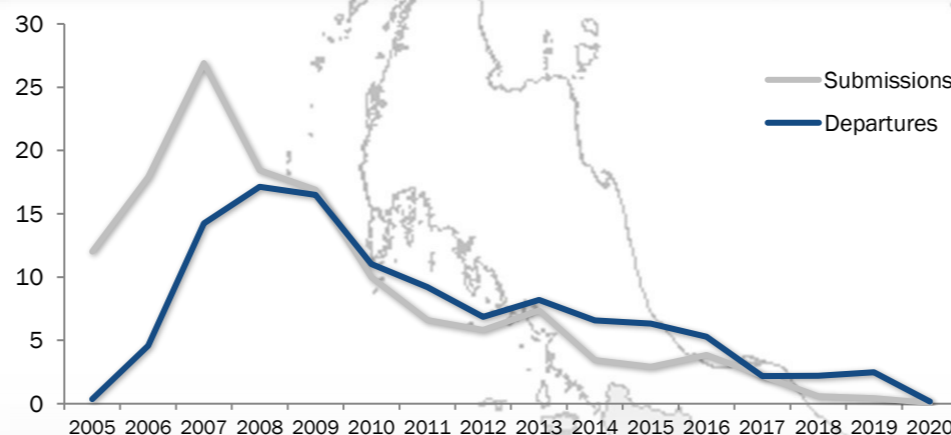

Resettlement overview from 2005 - 2020 (in thousands)

Source: UNHCR proGRES database