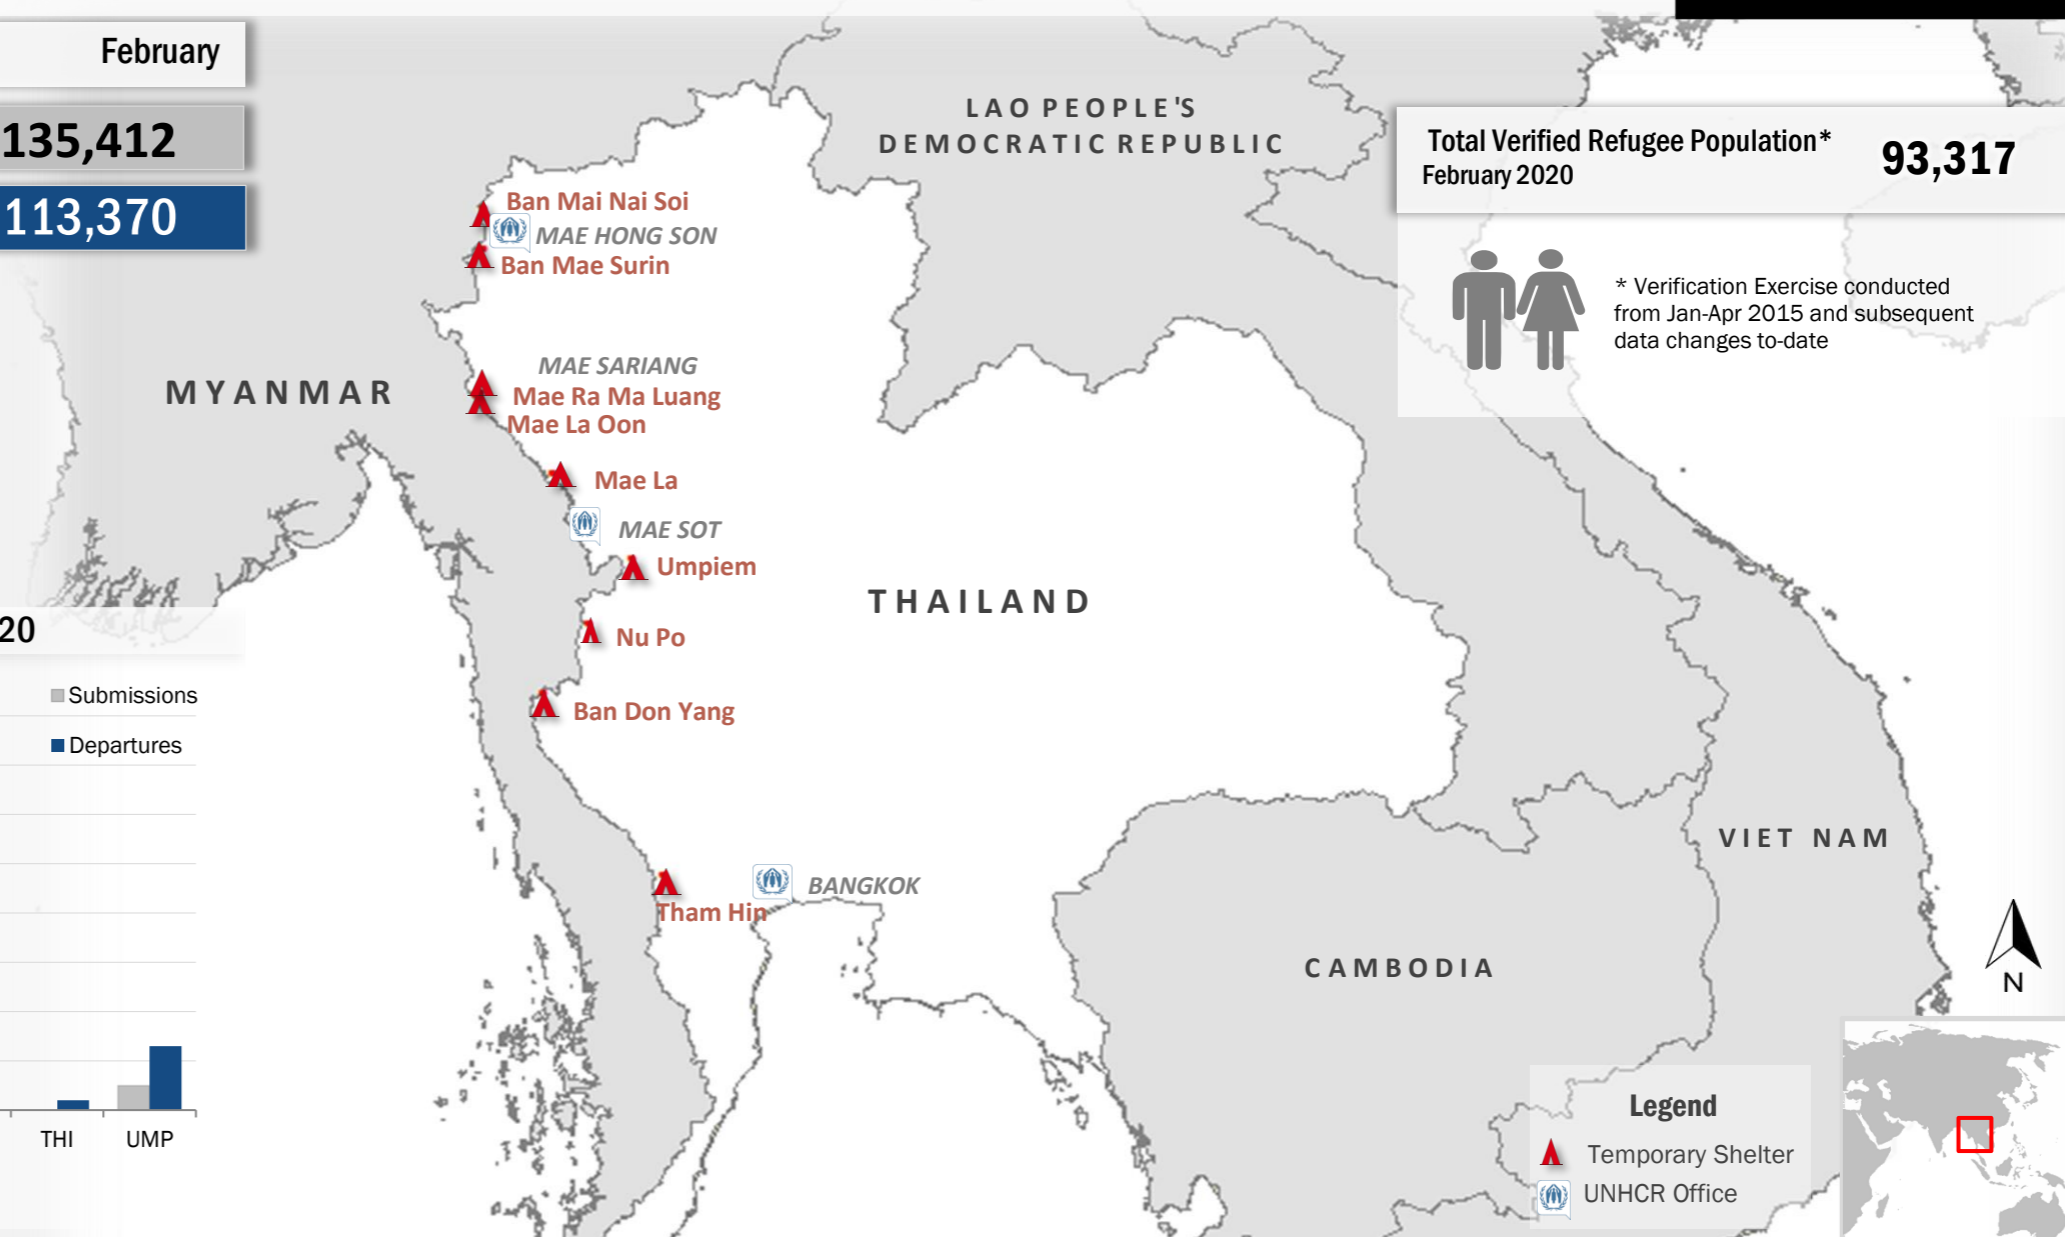

Resettlement of Myanmar Refugees from Temporary Shelters in Thailand

29 February 2020

Thailand Border Operation - Information Management Unit, Mae Sot

Resettlement Figures 2005-2020

February

Total number of submissions **135,412**

Total number of departures **113,370**

Resettlement Progress in 2020

February

Total number of submissions **60**

Total number of departures **168**

Total Verified Refugee Population* **93,317**
February 2020

* Verification Exercise conducted from Jan-Apr 2015 and subsequent data changes to-date

Resettlement of Myanmar Refugees by location in 2020