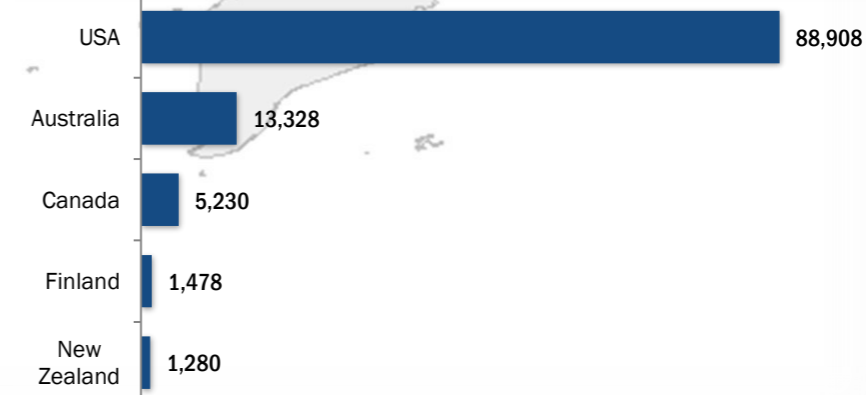

Main destinations from 2005-2020

For more information, visit: www.commonservice.info