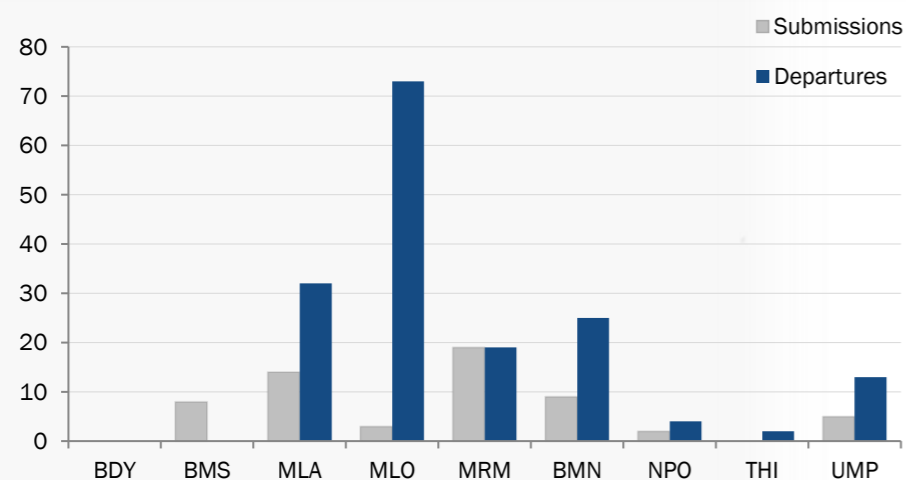

Resettlement of Myanmar Refugees from Temporary Shelters in Thailand

29 February 2020

Thailand Border Operation - Information Management Unit, Mae Sot

Resettlement Figures 2005-2020

February

Total number of submissions **135,412**

Total number of departures **113,370**

Resettlement Progress in 2020

February

Total number of submissions **60**

Total number of departures **168**

Total Verified Refugee Population* **93,317**
February 2020

* Verification Exercise conducted from Jan-Apr 2015 and subsequent data changes to-date

Resettlement of Myanmar Refugees by location in 2020

Main destinations in 2020

Resettlement overview from 2005 - 2020 (in thousands)

Source: UNHCR proGRES database

Main destinations from 2005-2020

For more information, visit: www.commonservice.info