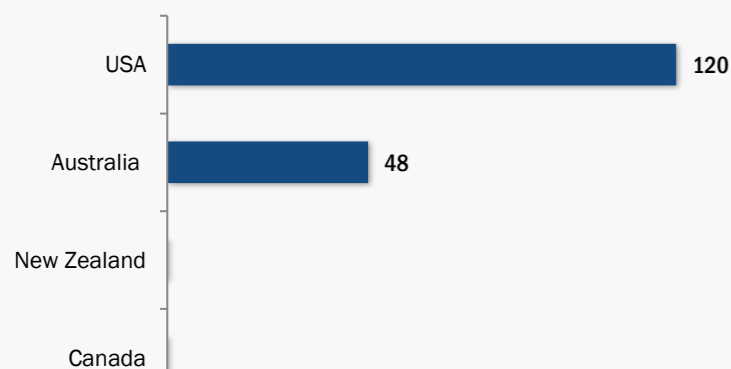

Main destinations in 2020