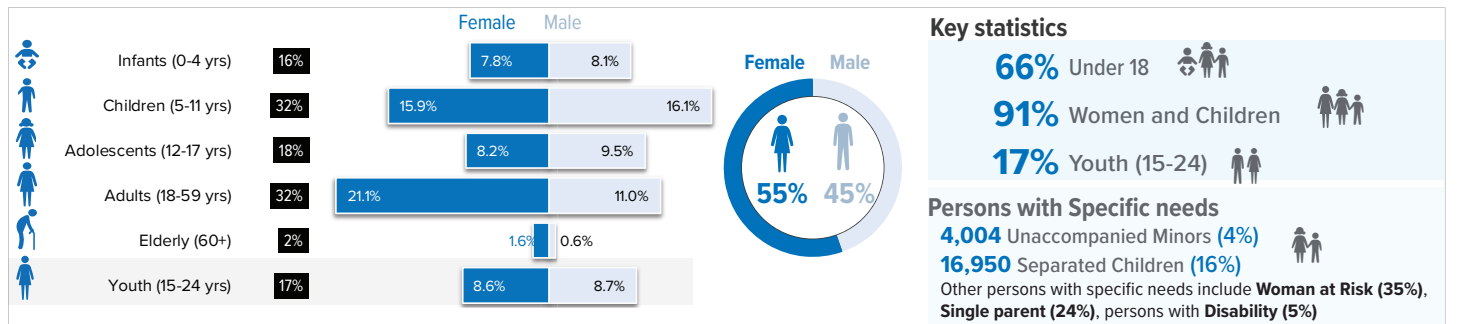

# SOUTH SUDAN SITUATION

Refugee population in Gambella region | as of 29 February 2020

## Age/Sex breakdown