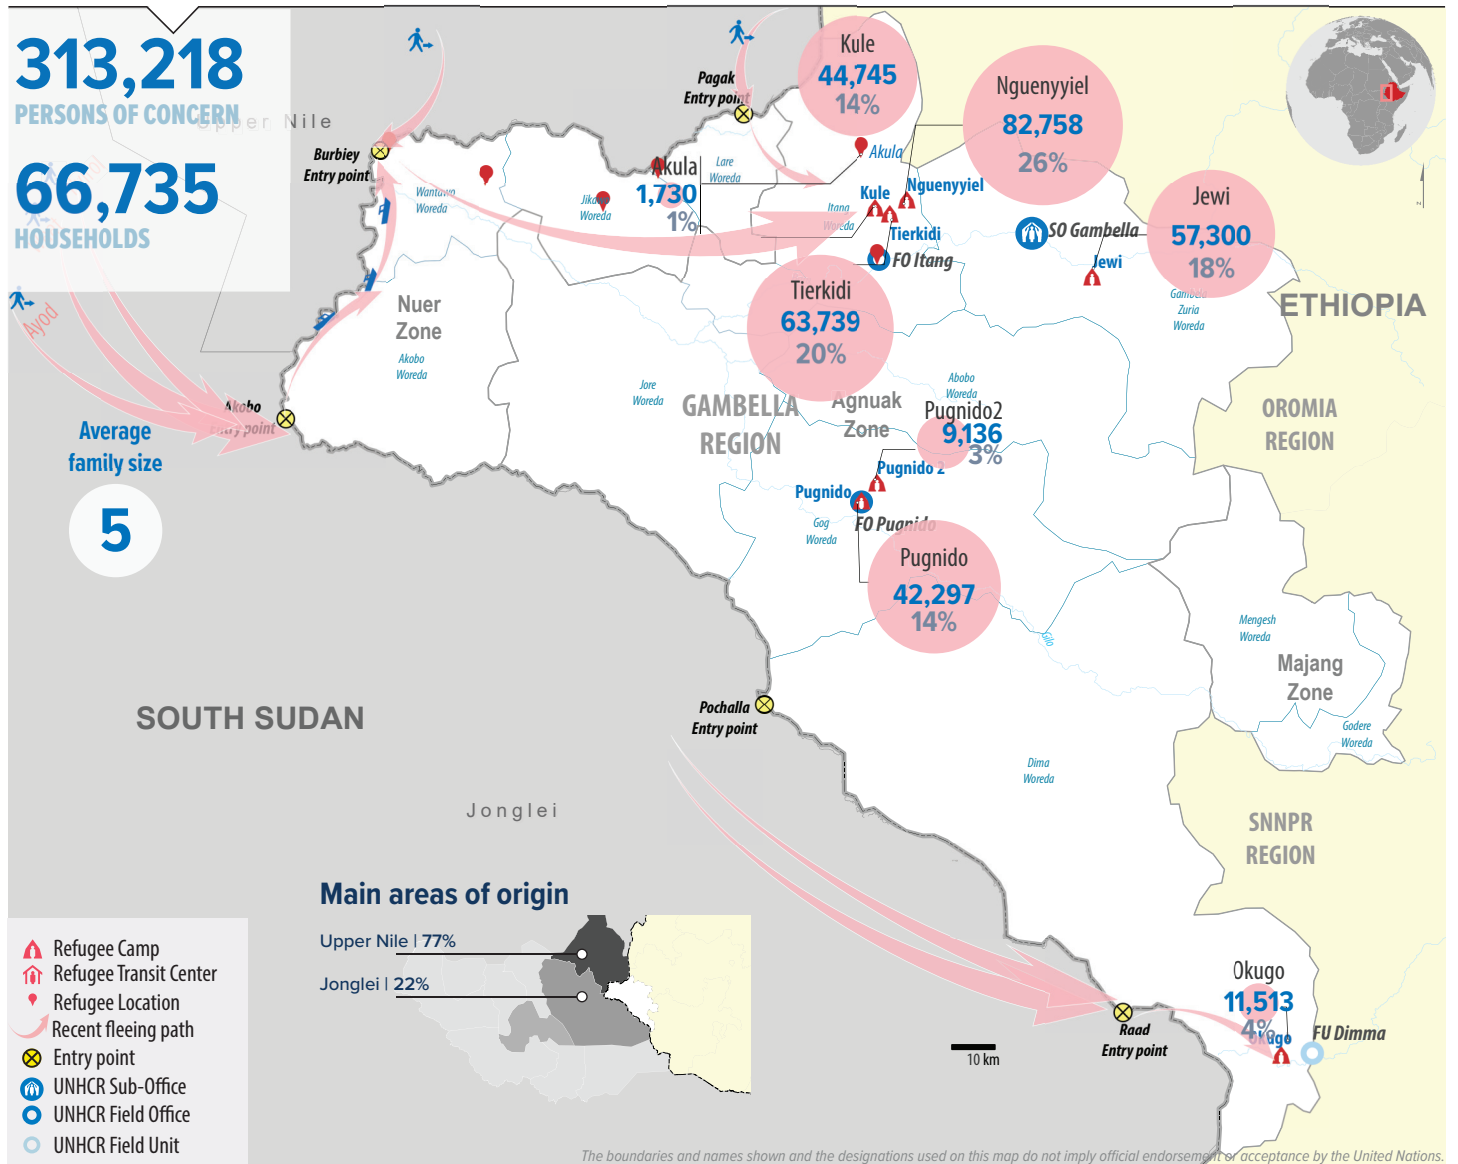

# SOUTH SUDAN SITUATION

Refugee population in Gambella region | as of 29 February 2020

## Age/Sex breakdown

## Arrivals