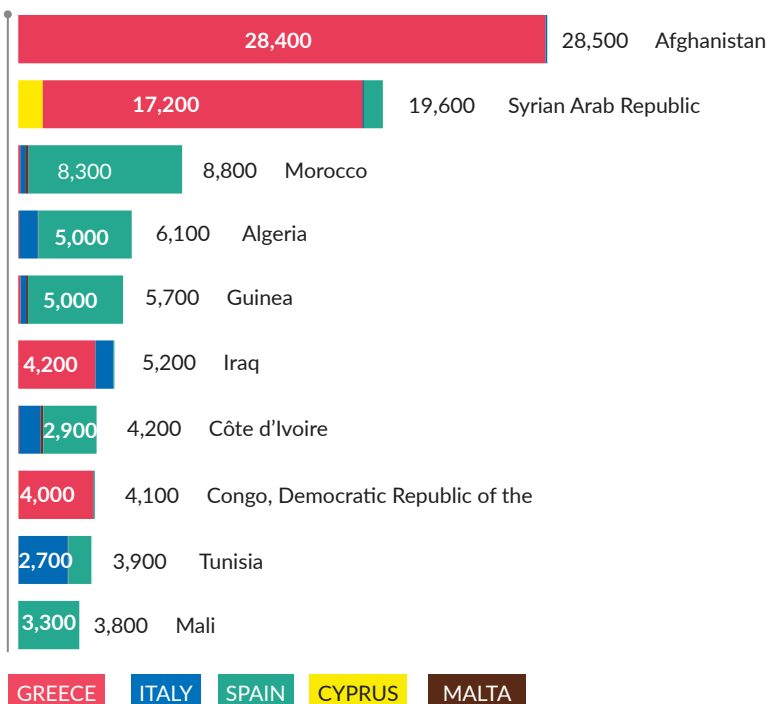

REFUGEE & MIGRANT ARRIVALS TO EUROPE IN 2019 (MEDITERRANEAN¹)

TOTAL ARRIVALS (2015 - 2019)

Total Arrivals to each country (Jan - Dec 2019)

ARRIVALS' MOST COMMON COUNTRIES OF ORIGIN

OVERVIEW

Between 1 January and 31 December 2019, some 123,700 refugees and migrants arrived via the three Mediterranean routes¹ from North Africa and Turkey - 13% less compared to arrivals in 2018. Most crossed the Eastern Mediterranean from Turkey. Arrivals in 2019 most commonly originated from Afghanistan, Syria, Morocco and Algeria.

In 2019, 56% of arrivals were men, 17% women and 27% children.

Due to the high risks associated with crossing the Mediterranean Sea, it is estimated that some 1,336 people have died or gone missing between 1 January and 31 December 2019, a 41% decrease as compared to the 2,277 deaths in the same period in 2018. Most deaths occurred between North Africa, Italy and Malta, as well as, between North Africa and Spain.

JAN - DEC 2018 **65,400**

JAN - DEC 2017 **28,300**

DEMOGRAPHIC BREAKDOWN

ARRIVALS' MOST COMMON COUNTRIES OF ORIGIN

(For Spain, the nationality breakdown represents both land and sea arrivals)

ARRIVALS BY SEA ITALY

JAN - DEC 2017 **36,300**

(For Greece, gender breakdown represents sea arrivals only)

ARRIVALS BY SEA AND LAND MALTA

ARRIVALS BY SEA CYPRUS

TOTAL ARRIVALS

DEMOGRAPHIC BREAKDOWN

ARRIVALS' MOST COMMON COUNTRIES OF ORIGIN