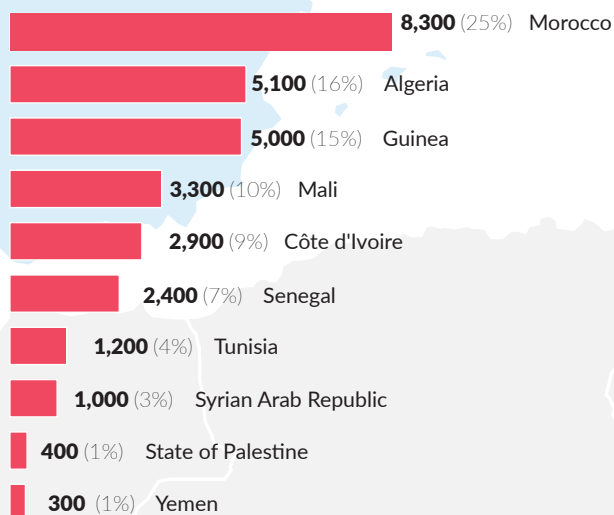

REFUGEE & MIGRANT ARRIVALS TO EUROPE IN 2019 (MEDITERRANEAN¹)

TOTAL ARRIVALS (2015 - 2019)

Total Arrivals to each country (Jan - Dec 2019)

ARRIVALS' MOST COMMON COUNTRIES OF ORIGIN

OVERVIEW

Between 1 January and 31 December 2019, some 123,700 refugees and migrants arrived via the three Mediterranean routes¹ from North Africa and Turkey - 13% less compared to arrivals in 2018. Most crossed the Eastern Mediterranean from Turkey. Arrivals in 2019 most commonly originated from Afghanistan, Syria, Morocco and Algeria.

In 2019, 56% of arrivals were men, 17% women and 27% children.

Due to the high risks associated with crossing the Mediterranean Sea, it is estimated that some 1,336 people have died or gone missing between 1 January and 31 December 2019, a 41% decrease as compared to the 2,277 deaths in the same period in 2018. Most deaths occurred between North Africa, Italy and Malta, as well as, between North Africa and Spain.

DEAD AND MISSING (Jan - Dec 2019)

TOTAL (ESTIMATED)

DISTRIBUTION PER ROUTE

DEMOGRAPHIC BREAKDOWN²

ARRIVALS BY SEA AND LAND SPAIN³

TOTAL ARRIVALS

JAN - DEC 2019 **32,500**
Sea Arrivals : 26,200 Land Arrivals: 6,300

JAN - DEC 2018 **65,400**

JAN - DEC 2017 **28,300**

DEMOGRAPHIC BREAKDOWN

ARRIVALS' MOST COMMON COUNTRIES OF ORIGIN

(For Spain, the nationality breakdown represents both land and sea arrivals)

ARRIVALS BY SEA ITALY