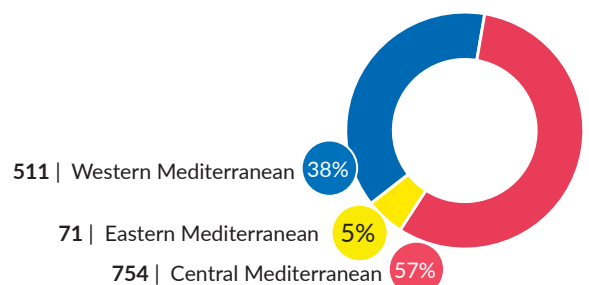

REFUGEE & MIGRANT ARRIVALS TO EUROPE IN 2019 (MEDITERRANEAN¹)

TOTAL ARRIVALS (2015 - 2019)

Total Arrivals to each country (Jan - Dec 2019)

ARRIVALS' MOST COMMON COUNTRIES OF ORIGIN

OVERVIEW

Between 1 January and 31 December 2019, some 123,700 refugees and migrants arrived via the three Mediterranean routes¹ from North Africa and Turkey - 13% less compared to arrivals in 2018. Most crossed the Eastern Mediterranean from Turkey. Arrivals in 2019 most commonly originated from Afghanistan, Syria, Morocco and Algeria.

In 2019, 56% of arrivals were men, 17% women and 27% children.

Due to the high risks associated with crossing the Mediterranean Sea, it is estimated that some 1,336 people have died or gone missing between 1 January and 31 December 2019, a 41% decrease as compared to the 2,277 deaths in the same period in 2018. Most deaths occurred between North Africa, Italy and Malta, as well as, between North Africa and Spain.

DEAD AND MISSING (Jan - Dec 2019)

TOTAL (ESTIMATED)

DISTRIBUTION PER ROUTE

DEMOGRAPHIC BREAKDOWN²

ARRIVALS BY SEA AND LAND SPAIN³

TOTAL ARRIVALS

JAN - DEC 2019 **32,500**
Sea Arrivals : 26,200 Land Arrivals: 6,300