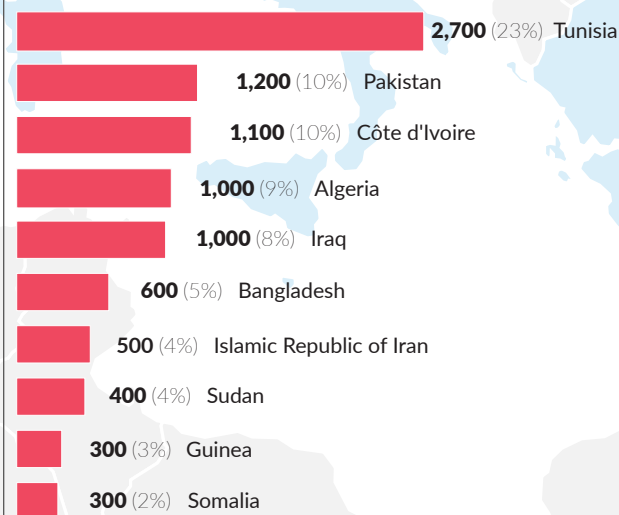

ARRIVALS BY SEA ITALY

JAN - DEC 2019 **11,500**

JAN - DEC 2018 **23,400**

JAN - DEC 2017 **119,400**