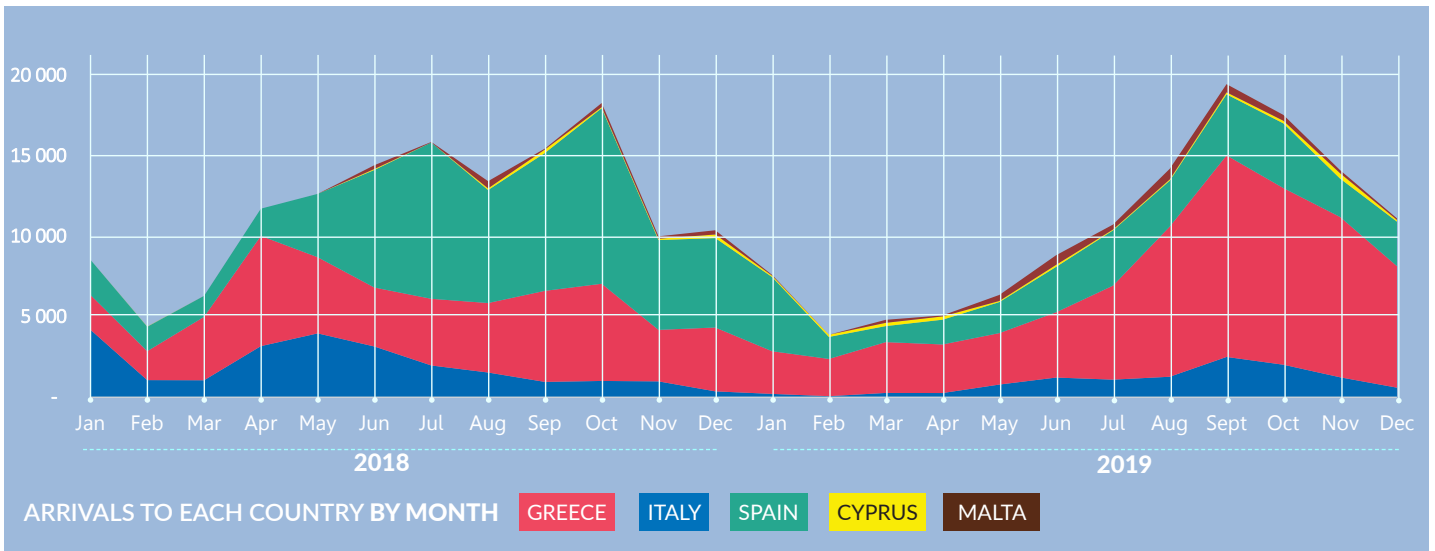

REFUGEE & MIGRANT ARRIVALS TO EUROPE IN 2019 (MEDITERRANEAN¹)

TOTAL ARRIVALS (2015 - 2019)

Total Arrivals to each country (Jan - Dec 2019)

ARRIVALS' MOST COMMON COUNTRIES OF ORIGIN

OVERVIEW

Between 1 January and 31 December 2019, some 123,700 refugees and migrants arrived via the three Mediterranean routes¹ from North Africa and Turkey - 13% less compared to arrivals in 2018. Most crossed the Eastern Mediterranean from Turkey. Arrivals in 2019 most commonly originated from Afghanistan, Syria, Morocco and Algeria.

In 2019, 56% of arrivals were men, 17% women and 27% children.

Due to the high risks associated with crossing the Mediterranean Sea, it is estimated that some 1,336 people have died or gone missing between 1 January and 31 December 2019, a 41% decrease as compared to the 2,277 deaths in the same period in 2018. Most deaths occurred between North Africa, Italy and Malta, as well as, between North Africa and Spain.

DEAD AND MISSING (Jan - Dec 2019)

TOTAL (ESTIMATED)

DISTRIBUTION PER ROUTE

DEMOGRAPHIC BREAKDOWN²

ARRIVALS BY SEA AND LAND SPAIN³

TOTAL ARRIVALS

JAN - DEC 2019 **32,500**
Sea Arrivals : 26,200 Land Arrivals: 6,300

JAN - DEC 2018 **65,400**

JAN - DEC 2017 **28,300**

DEMOGRAPHIC BREAKDOWN

ARRIVALS' MOST COMMON COUNTRIES OF ORIGIN

(For Spain, the nationality breakdown represents both land and sea arrivals)

ARRIVALS BY SEA ITALY