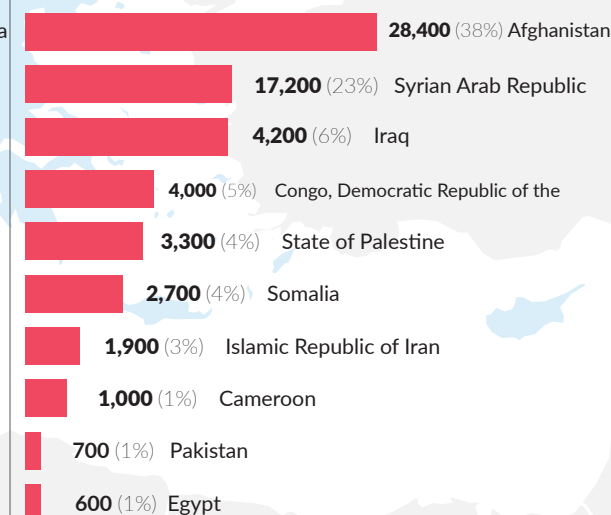

ARRIVALS BY SEA AND LAND GREECE

JAN - DEC 2019 **74,600**
Sea Arrivals : 59,700 Land Arrivals: 14,900

JAN - DEC 2018 **50,500**

JAN - DEC 2017 **36,300**