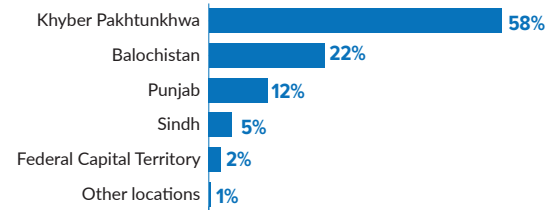

1.42 MILLION
TOTAL REGISTERED
AFGHAN REFUGEES

444,726
REGISTERED IN REFUGEE VILLAGES

975,947
REGISTERED OUTSIDE REFUGEE VILLAGES

AGE AND GENDER COMPOSITION

REGISTERED REFUGEES BY LOCATION (%)

REGISTERED REFUGEES BY LOCATION (Urban/ RVs)

■ (69%) Outside refugee villages ■ (31%) Refugee villages

The boundaries and names shown and the designations used on this map do not imply official endorsement or acceptance by the United Nations. Dotted line represents approximately the Line of Control in Jammu and Kashmir agreed upon by India and Pakistan. The final status of Jammu and Kashmir has not yet been agreed upon by the parties. Creation date: 14 March 2020 Sources: Afghan National Registration (ANR) Database, UNHCR. More information available on UNHCR: data portal, <https://data2.unhcr.org/en/country/pak>, Feedback: abdulsa@unhcr.org, zahoor@unhcr.org