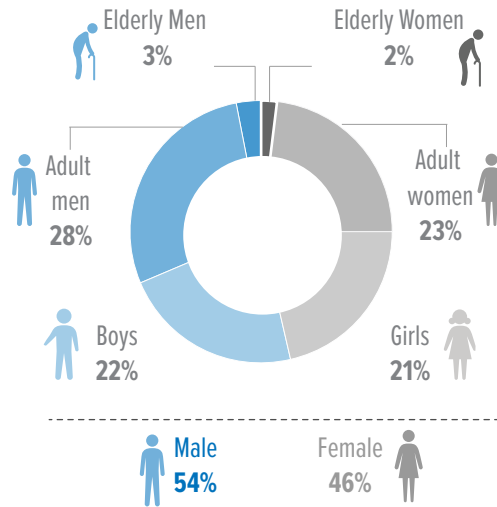

1.42 MILLION
TOTAL REGISTERED
AFGHAN REFUGEES

444,726
REGISTERED IN REFUGEE VILLAGES

975,947
REGISTERED OUTSIDE REFUGEE VILLAGES

AGE AND GENDER COMPOSITION

REGISTERED REFUGEES BY LOCATION (%)

REGISTERED REFUGEES BY LOCATION (Urban/ RVs)

■ (69%) Outside refugee villages ■ (31%) Refugee villages

The boundaries and names shown and the designations used on this map do not imply official endorsement or acceptance by the United Nations. Dotted line represents approximately the Line of Control in Jammu and Kashmir agreed upon by India and Pakistan. The final status of Jammu and Kashmir has not yet been agreed upon by the parties. Creation date: 14 March 2020 Sources: Afghan National Registration (ANR) Database, UNHCR. More information available on UNHCR: data portal, <https://data2.unhcr.org/en/country/pak>, Feedback: abdulsa@unhcr.org, zahoor@unhcr.org