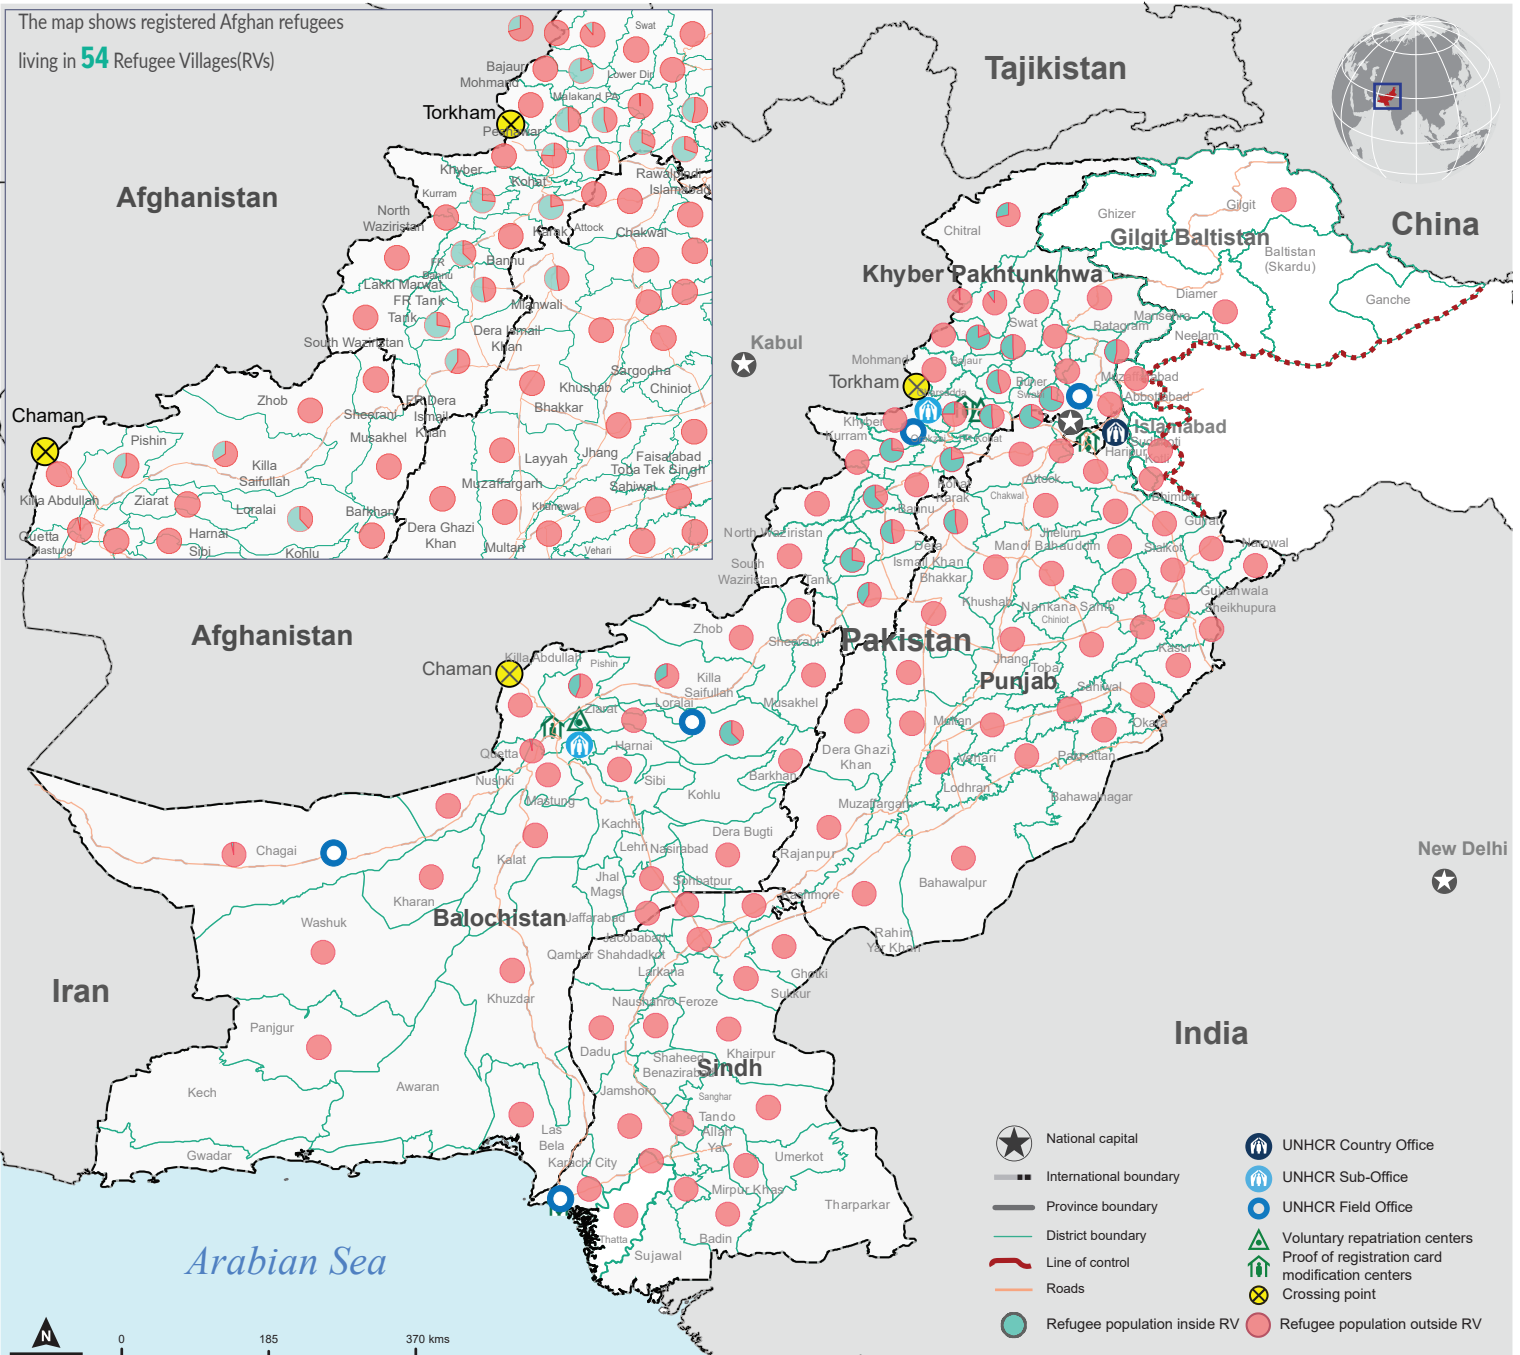

1.42 MILLION
TOTAL REGISTERED
AFGHAN REFUGEES

444,726
REGISTERED IN REFUGEE VILLAGES

975,947
REGISTERED OUTSIDE REFUGEE VILLAGES

AGE AND GENDER COMPOSITION

REGISTERED REFUGEES BY LOCATION (%)

REGISTERED REFUGEES BY LOCATION (Urban/ RVs)

■ (69%) Outside refugee villages ■ (31%) Refugee villages

The boundaries and names shown and the designations used on this map do not imply official endorsement or acceptance by the United Nations. Dotted line represents approximately the Line of Control in Jammu and Kashmir agreed upon by India and Pakistan. The final status of Jammu and Kashmir has not yet been agreed upon by the parties. Creation date: 14 March 2020 Sources: Afghan National Registration (ANR) Database, UNHCR. More information available on UNHCR: data portal, <https://data2.unhcr.org/en/country/pak>, Feedback: abdulsa@unhcr.org, zahoor@unhcr.org