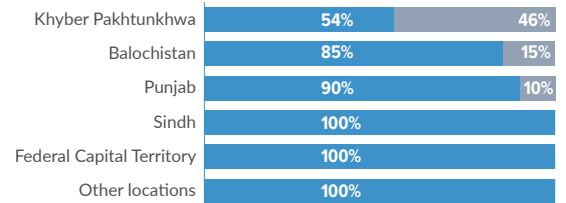

1.42 MILLION
TOTAL REGISTERED
AFGHAN REFUGEES

444,726
REGISTERED IN REFUGEE VILLAGES

975,947
REGISTERED OUTSIDE REFUGEE VILLAGES

AGE AND GENDER COMPOSITION

REGISTERED REFUGEES BY LOCATION (%)

REGISTERED REFUGEES BY LOCATION (Urban/ RVs)

■ (69%) Outside refugee villages ■ (31%) Refugee villages

The boundaries and names shown and the designations used on this map do not imply official endorsement or acceptance by the United Nations. Dotted line represents approximately the Line of Control in Jammu and Kashmir agreed upon by India and Pakistan. The final status of Jammu and Kashmir has not yet been agreed upon by the parties. Creation date: 14 March 2020 Sources: Afghan National Registration (ANR) Database, UNHCR. More information available on UNHCR: data portal, <https://data2.unhcr.org/en/country/pak>, Feedback: abdulsa@unhcr.org, zahoor@unhcr.org