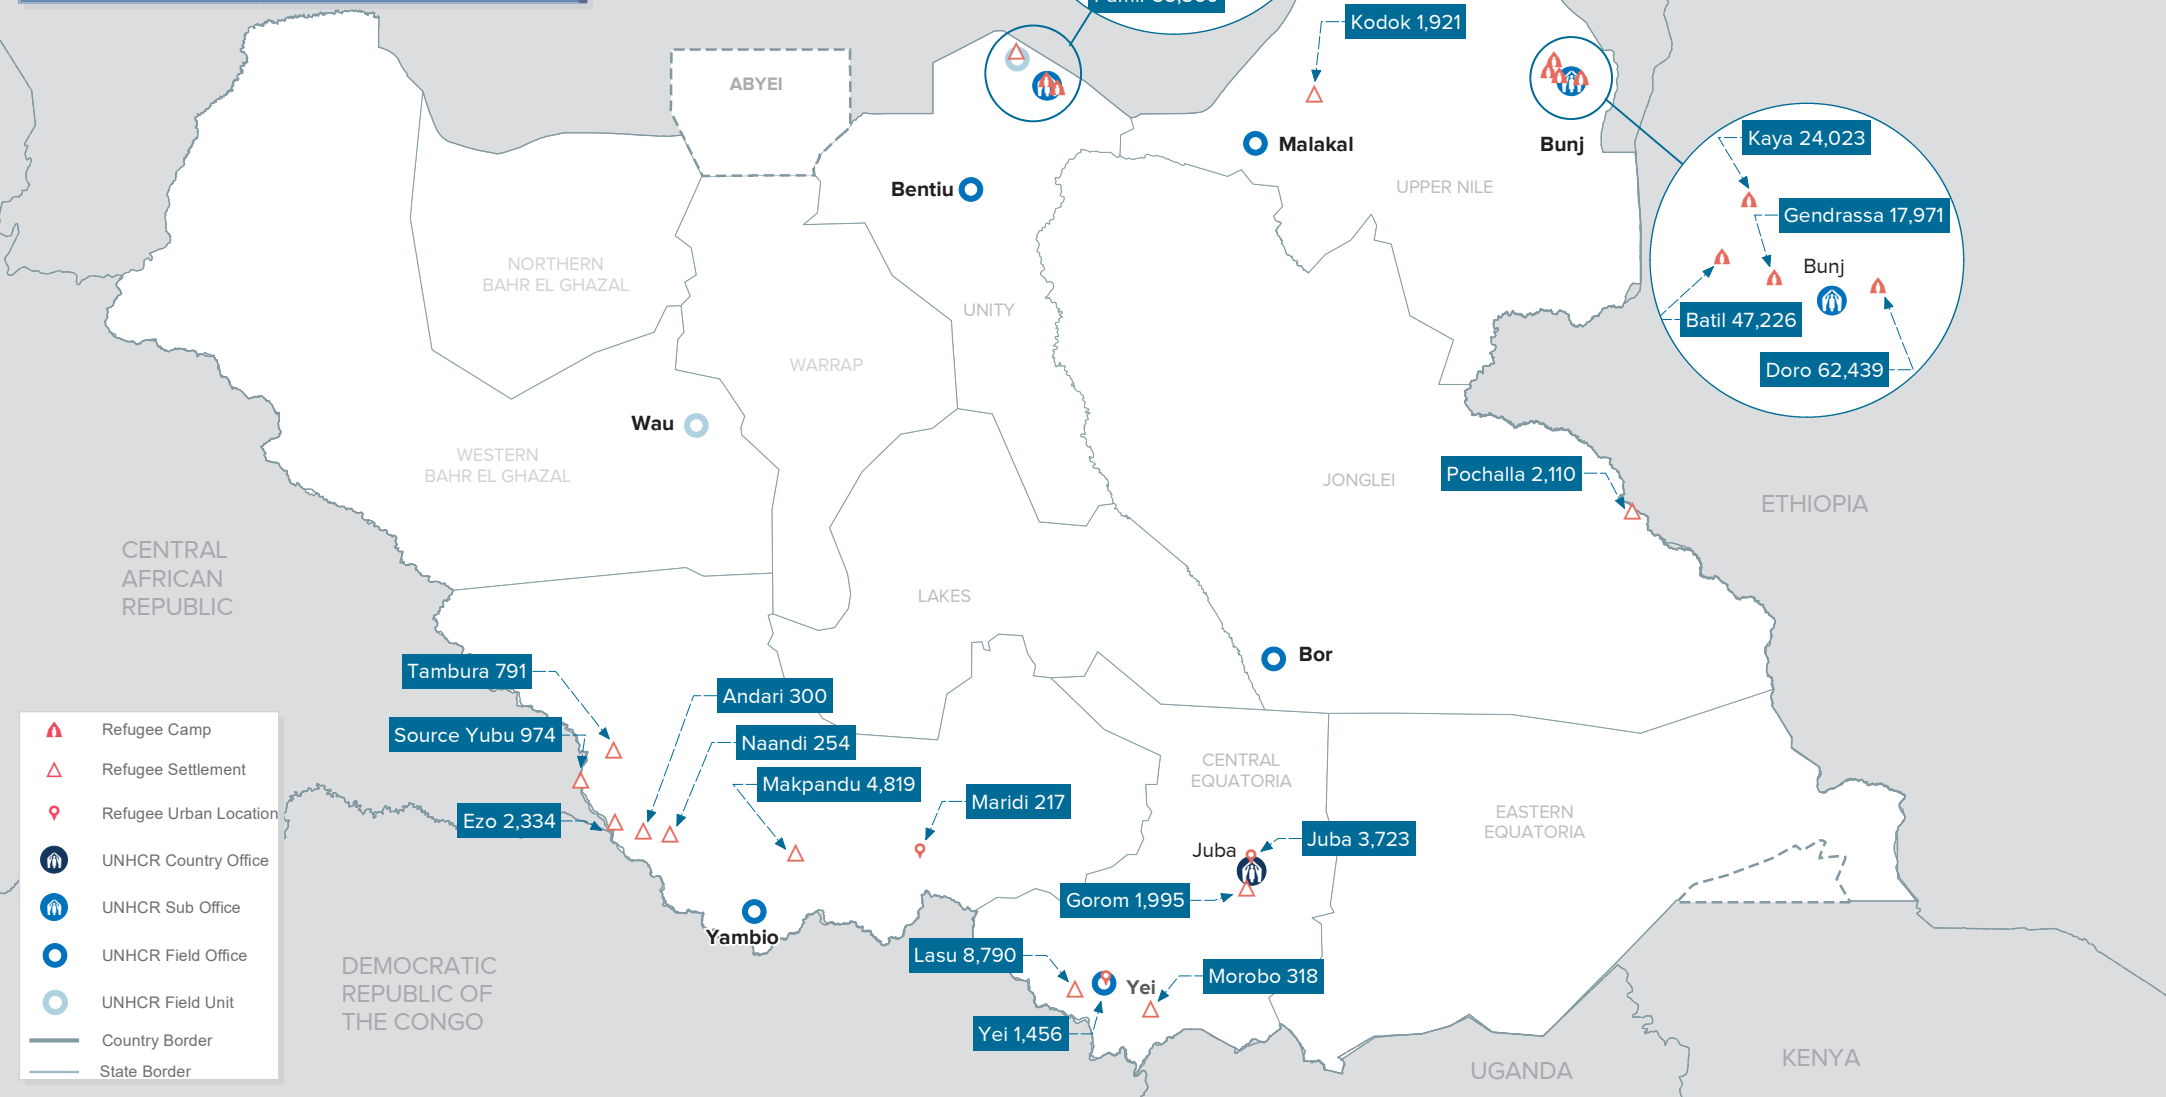

State	Ref. Pop.	Ref. Pop. %
Upper Nile	153,580	51%
Unity	118,790	40%
Central Equatoria	16,282	5%
Western Equatoria	9,689	3%
Jonglei State	2,110	1%
<b>Total</b>	<b>300,451</b>	<b>100%</b>

- Refugee Camp
- Refugee Settlement
- Refugee Urban Location
- UNHCR Country Office
- UNHCR Sub Office
- UNHCR Field Office
- UNHCR Field Unit
- Country Border
- State Border