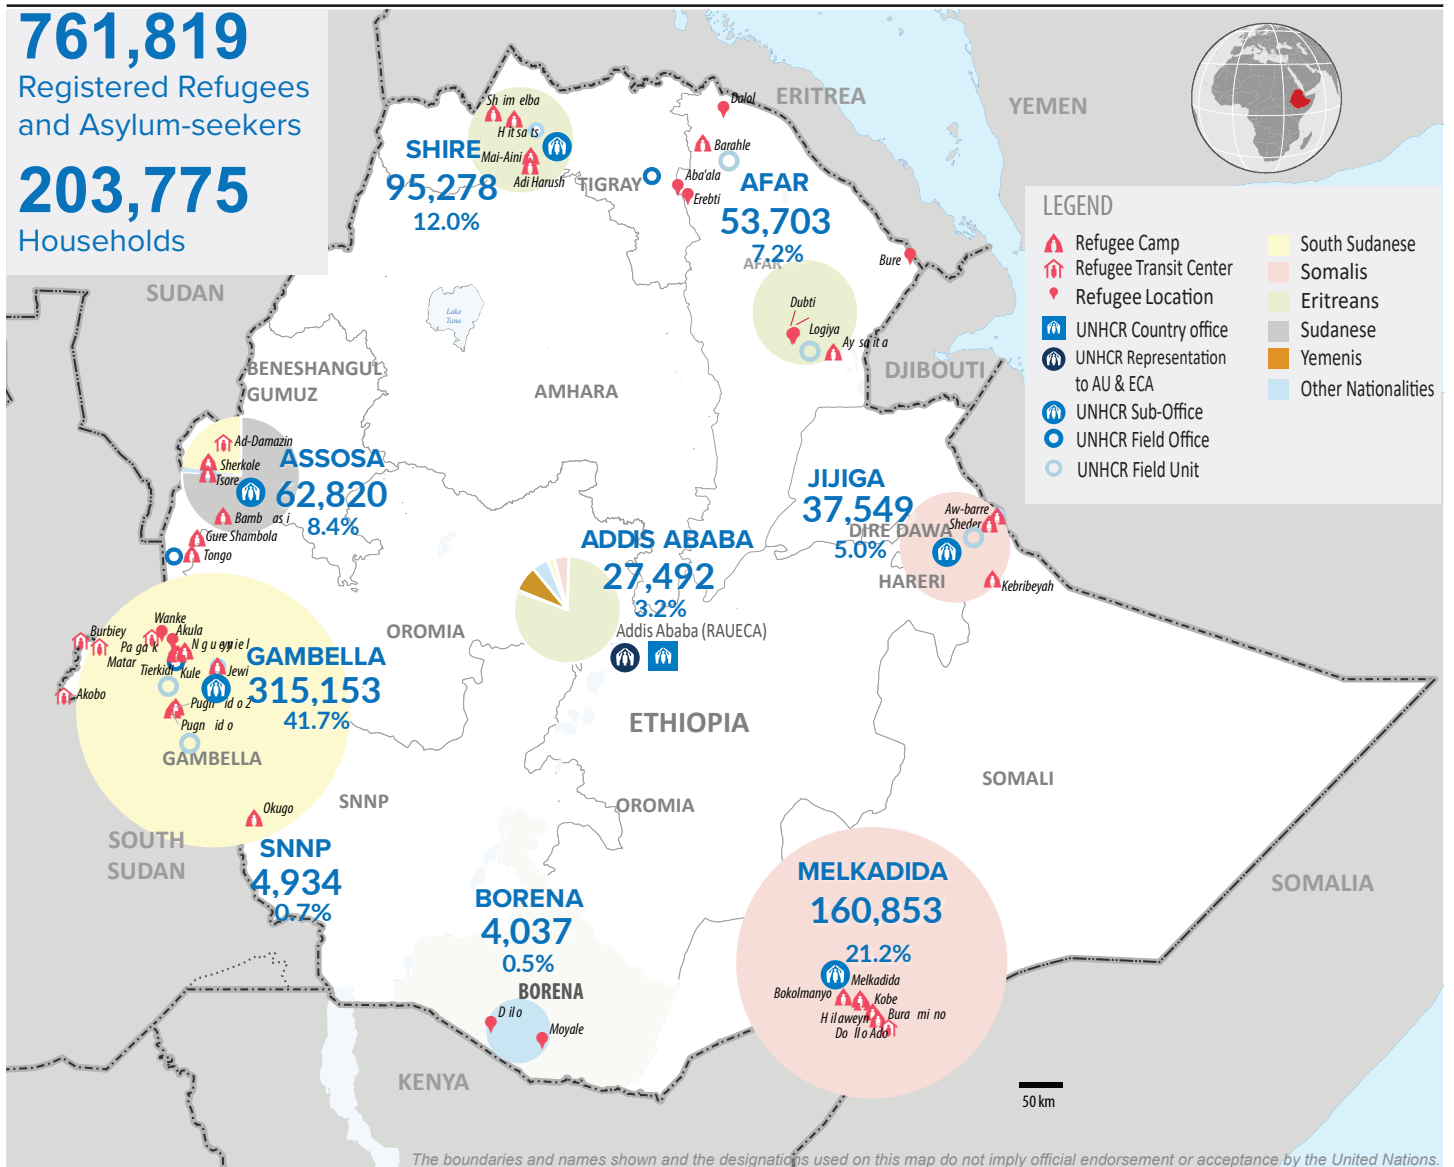

# ETHIOPIA

## Refugees and Asylum-seekers

As of 30 April 2020

### Age/Gender breakdown

### New arrivals trends by location | 2020

Only one new arrivals in April 2020 from Somali

**1**  
New arrivals