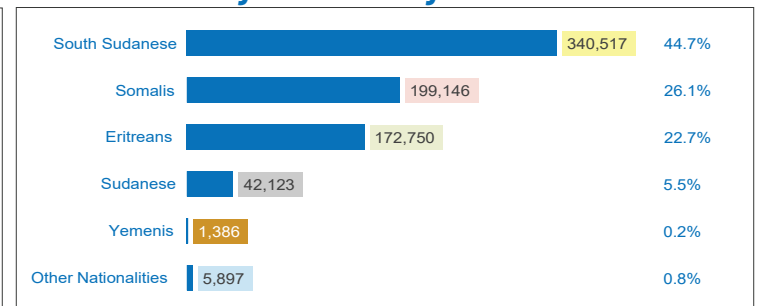

Breakdown by nationality