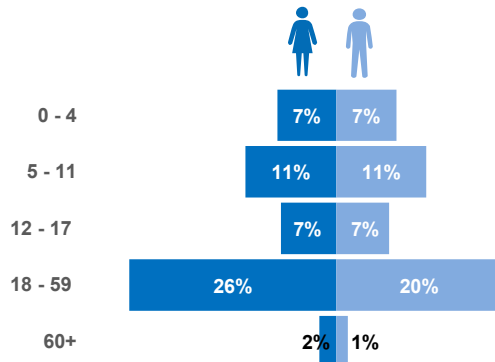

Total Population

 **61,361**

Age and Gender Breakdown

Total Refugees

60,239

Total Asylum Seekers

1,122

Living in Settlements

26,207

Living in Host Communities

31,602

Living in Urban Areas

3,552

Specific Needs

25,955

Country of Origin