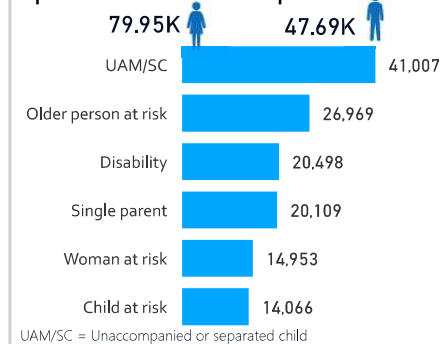

Specific Needs - Top 6