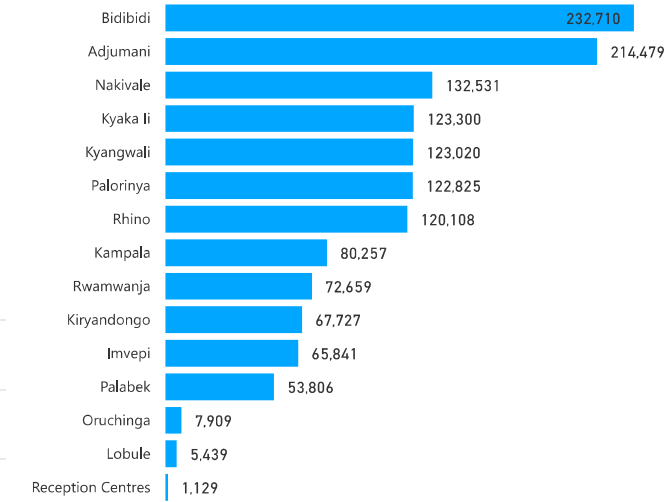

# Uganda - Refugee Statistics April 2020

Total Population  
**1,423,740**

Total Households  
**369,921**

Living in Settlements  
**94%**  
**1,342,354**

Women and Children  
**82%**  
**1,161,121**

Elderly  
**3%**  
**39,098**

Total Refugees  
**1,395,830**

Total Asylum-Seekers  
**27,910**

Living in Urban areas  
**6%**  
**81,386**

Female  
**52%**  
**734,817**

Youth  
**23%**  
**322,771**

## Age & Gender Breakdown

## Population by Location