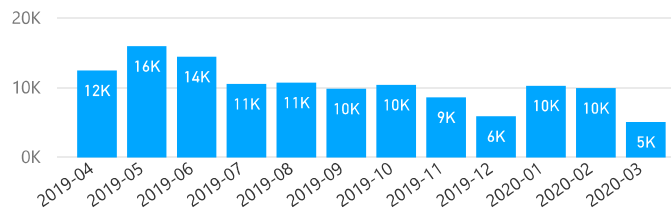

Registered New Arrivals by Arrival Month

* Kampala includes other Urban areas