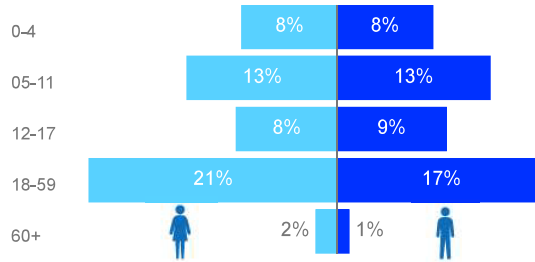

# Uganda - Refugee Statistics April 2020

Total Population  
**1,423,740**

Total Households  
**369,921**

Living in Settlements  
**94%**  
**1,342,354**

Women and Children  
**82%**  
**1,161,121**

Elderly  
**3%**  
**39,098**

Total Refugees  
**1,395,830**

Total Asylum-Seekers  
**27,910**

Living in Urban areas  
**6%**  
**81,386**

Female  
**52%**  
**734,817**

Youth  
**23%**  
**322,771**

## Age & Gender Breakdown