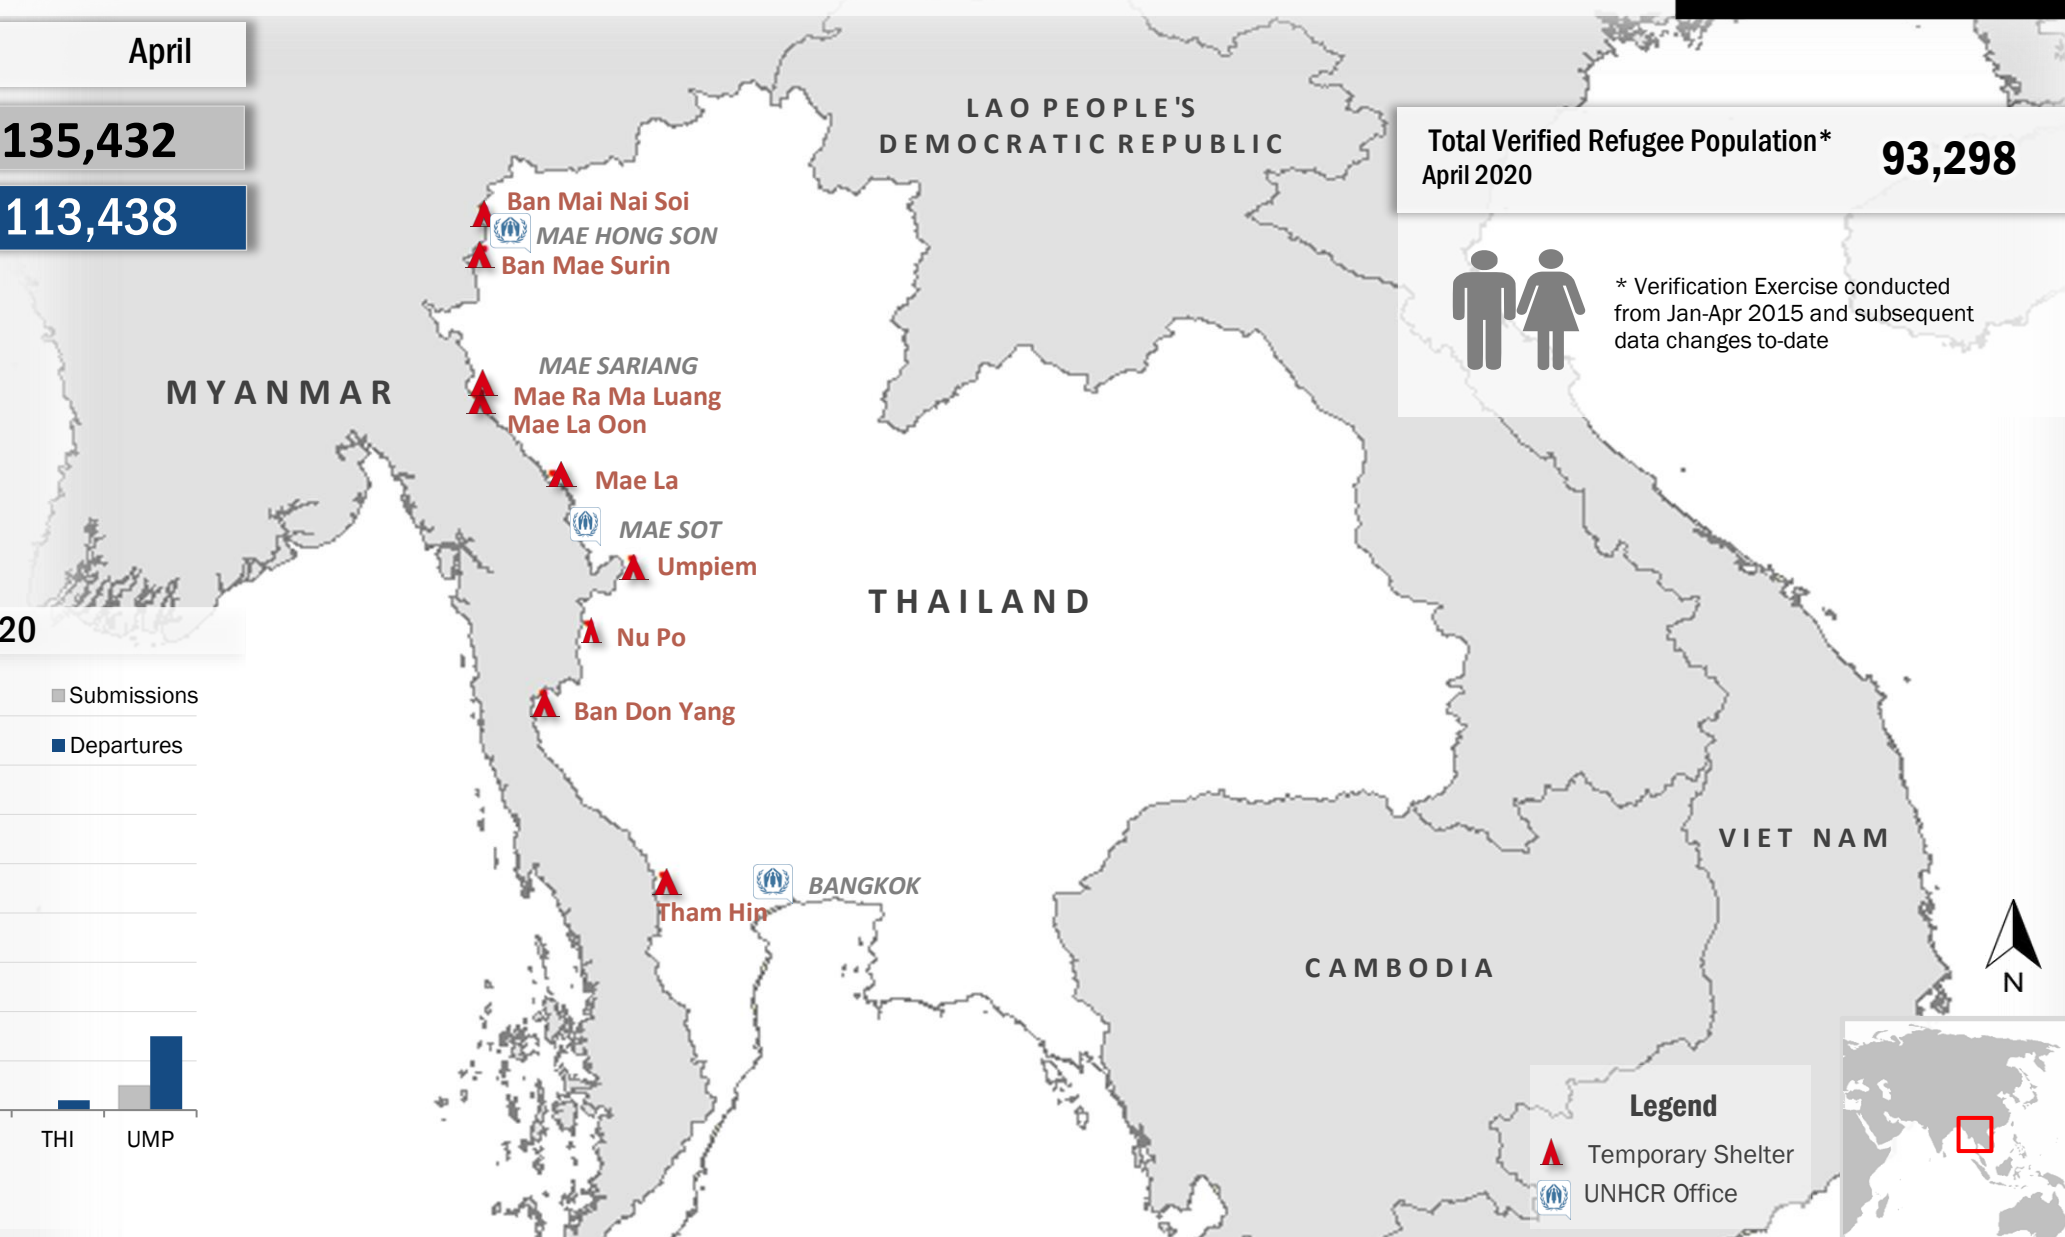

## Resettlement Progress in 2020

April

Total number of submissions **80**

Total number of departures **236**

Total Verified Refugee Population\* **93,298**  
April 2020

\* Verification Exercise conducted from Jan-Apr 2015 and subsequent data changes to-date

## Resettlement of Myanmar Refugees by location in 2020

## Main destinations in 2020

## Resettlement overview from 2005 - 2020 (in thousands)