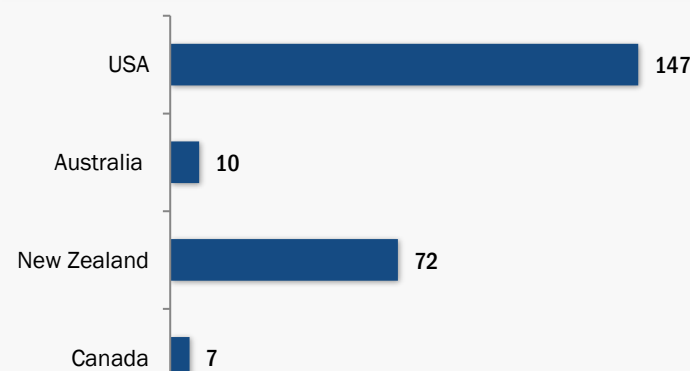

## Resettlement Figures 2005-2020

April

Total number of submissions **135,432**

Total number of departures **113,438**

## Resettlement Progress in 2020

April

Total number of submissions **80**

Total number of departures **236**

Total Verified Refugee Population\* **93,298**  
April 2020

\* Verification Exercise conducted from Jan-Apr 2015 and subsequent data changes to-date

## Resettlement of Myanmar Refugees by location in 2020

## Main destinations in 2020