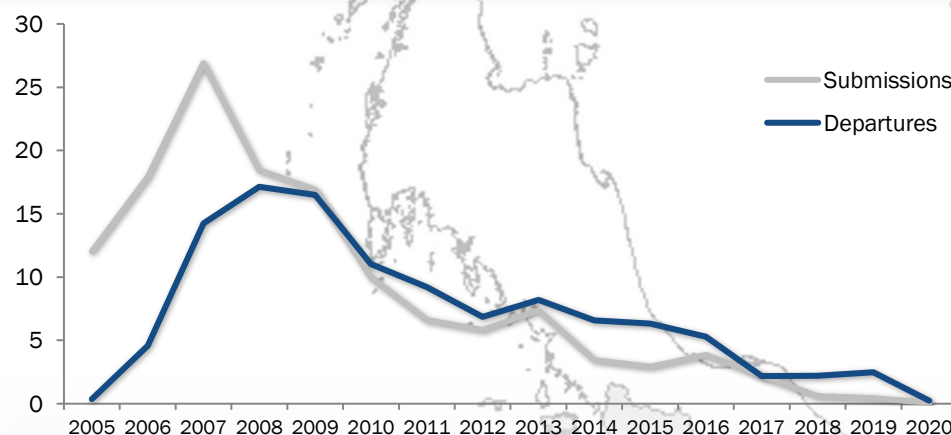

Resettlement overview from 2005 - 2020 (in thousands)