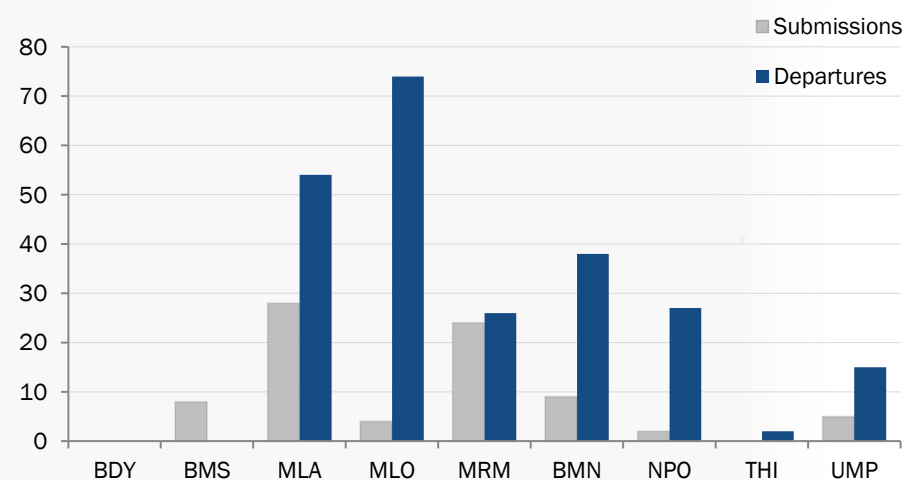

## Resettlement Figures 2005-2020

April

Total number of submissions **135,432**

Total number of departures **113,438**

## Resettlement Progress in 2020

April

Total number of submissions **80**

Total number of departures **236**

Total Verified Refugee Population\* **93,298**  
April 2020

\* Verification Exercise conducted from Jan-Apr 2015 and subsequent data changes to-date

## Resettlement of Myanmar Refugees by location in 2020

## Main destinations in 2020