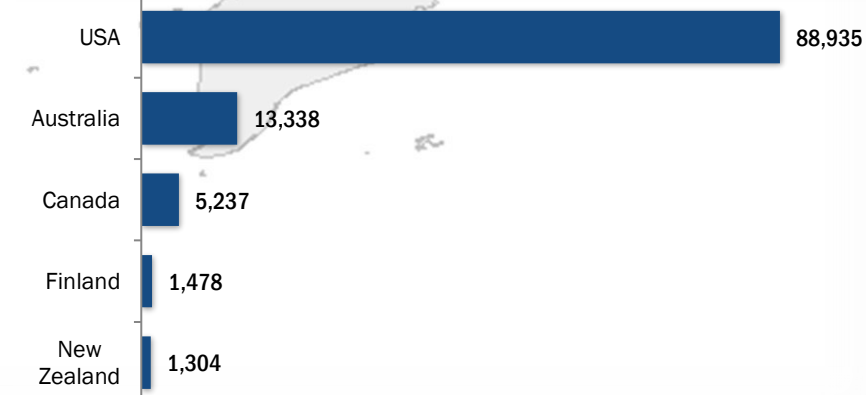

Main destinations from 2005-2020

Source: UNHCR proGres database

For more information, visit: www.commonservice.info

Regional funding and funding for Thailand was also received through private donations from Italy, Japan, the Republic of Korea, Spain, Sweden, Thailand, and the United States of America.