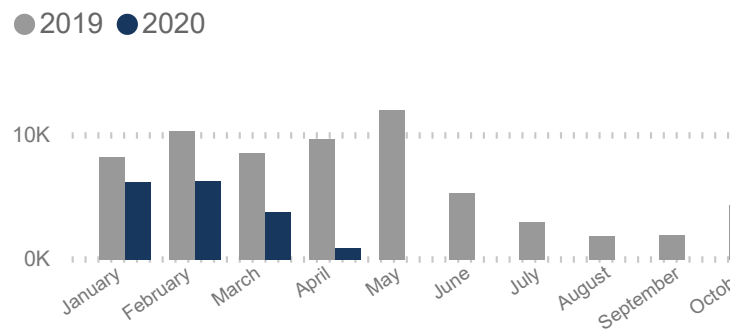

Regional overview of the South Sudanese refugee population

2020 SOUTH SUDAN REGIONAL RRRP

as of 30 April 2020

KEY FIGURES

2,252,319
SOUTH SUDANESE REFUGEES

This figure excludes 1795 refugees and asylum seekers in the Central African Republic.

2020 REGIONAL RRRP FUNDING

USD 1.3 B
REQUESTED
USD 68.4
RECEIVED

BY 96 RRP PARTNERS IN SOUTH SUDAN SITUATIO

BY COUNTRY OF ASYLUM

NEW ARRIVALS BY MONTH

2020 arrivals (1 Jan - 30 Apr): 17,315

Based on field reports, UNHCR and Government registration