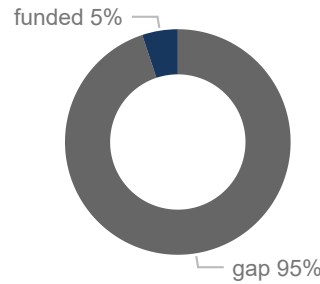

Regional overview of the South Sudanese refugee population

2020 SOUTH SUDAN REGIONAL RRRP

as of 30 April 2020

KEY FIGURES

2,252,319
SOUTH SUDANESE REFUGEES

This figure excludes 1795 refugees and asylum seekers in the Central African Republic.

2020 REGIONAL RRRP FUNDING

USD 1.3 B
REQUESTED
USD 68.4
RECEIVED

BY 96 RRP PARTNERS IN SOUTH SUDAN SITUATIO

BY COUNTRY OF ASYLUM

NEW ARRIVALS BY MONTH

2020 arrivals (1 Jan - 30 Apr): 17,315

Based on field reports, UNHCR and Government registration