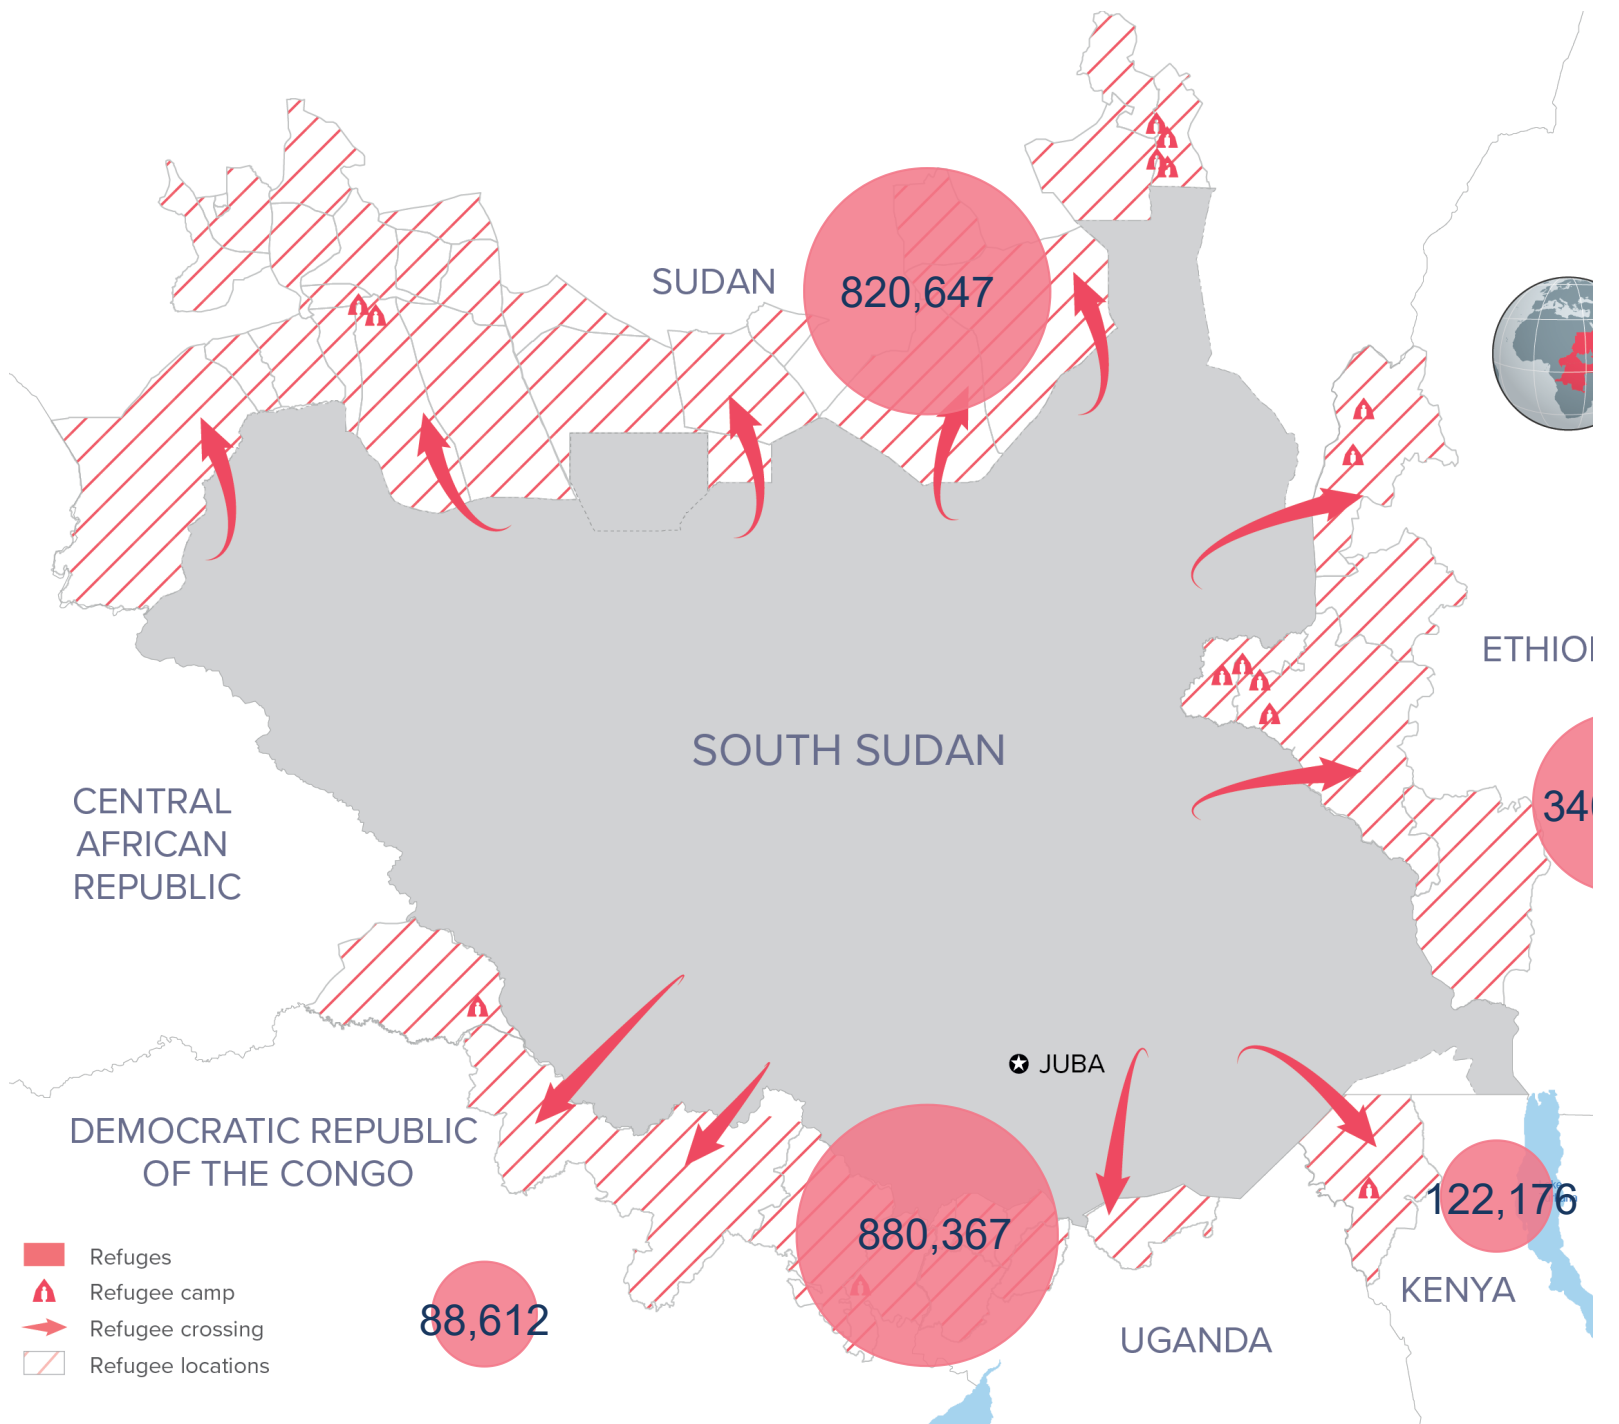

Regional overview of the South Sudanese refugee population

2020 SOUTH SUDAN REGIONAL RRRP

as of 30 April 2020

KEY FIGURES

2,252,319
SOUTH SUDANESE REFUGEES

This figure excludes 1795 refugees and asylum seekers in the Central African Republic.

2020 REGIONAL RRRP FUNDING

USD 1.3 B
REQUESTED
USD 68.4
RECEIVED

BY 96 RRP PARTNERS IN SOUTH SUDAN SITUATIO

BY COUNTRY OF ASYLUM

NEW ARRIVALS BY MONTH

2020 arrivals (1 Jan - 30 Apr): 17,315

Based on field reports, UNHCR and Government registration

The boundaries and names shown and the designations used on this map do not imply official endorsement or acceptance by the United Nations