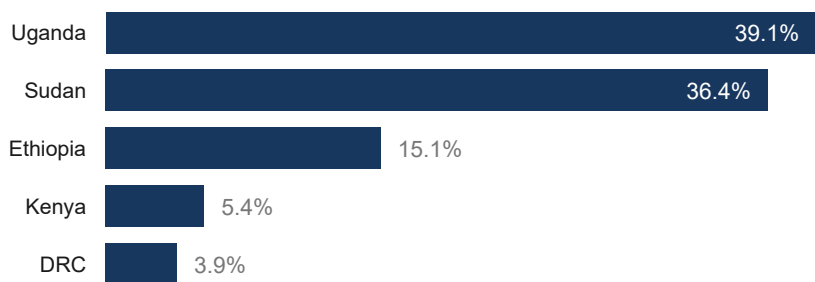

Regional overview of the South Sudanese refugee population

2020 SOUTH SUDAN REGIONAL RRRP

as of 30 April 2020

KEY FIGURES

2,252,319
SOUTH SUDANESE REFUGEES

This figure excludes 1795 refugees and asylum seekers in the Central African Republic.

2020 REGIONAL RRRP FUNDING

USD 1.3 B
REQUESTED
USD 68.4
RECEIVED

BY 96 RRP PARTNERS IN SOUTH SUDAN SITUATIO

BY COUNTRY OF ASYLUM

NEW ARRIVALS BY MONTH

2020 arrivals (1 Jan - 30 Apr): 17,315

Based on field reports, UNHCR and Government registration