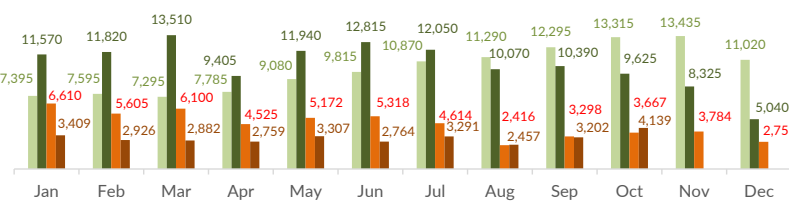

## Italy weekly snapshot - 17 May 2020

(The charts below are based on figures from the Italian Ministry of Interior and UNHCR estimates. All figures are provisional and subject to change)

<b>Total arrivals (1 Jan - 17 May 2020):</b>	<b>4,305</b>
Total arrivals (1 Jan - 17 May 2019):	1,219
<b>Total arrivals 1 May - 17 May 2020</b>	<b>840</b>
Total arrivals 1 May - 17 May 2019	440
<b>Average daily arrivals in May 2020 so far:</b>	<b>49</b>
Average daily arrivals in April 2020:	22

<b>Estimated # of arrivals during the last seven days</b>	<b>121</b>
---	------------

(Based on arrivals or registration figures collected by UNHCR staff)

Mon, 11 May 2020	0
Tue, 12 May 2020	0
Wed, 13 May 2020	53
Thu, 14 May 2020	0
Fri, 15 May 2020	0
Sat, 16 May 2020	68
Sun, 17 May 2020	0

Arrivals per month

\* (as of 17 May 2020)

Sea arrivals of last weeks

Asylum applications

(Applications are not necessarily lodged by new arrivals)

■ 2016 ■ 2017 ■ 2018 ■ 2019

Sea arrivals by gender and age - Jan -Apr 2020

Most common sea arrival nationalities in Italy (comparison with previous month)

\* % of the monthly total

Estimated daily sea arrivals in 2020