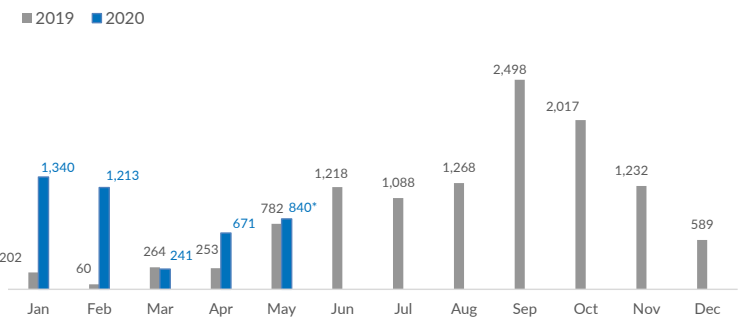

## Italy weekly snapshot - 17 May 2020

(The charts below are based on figures from the Italian Ministry of Interior and UNHCR estimates. All figures are provisional and subject to change)

<b>Total arrivals (1 Jan - 17 May 2020):</b>	<b>4,305</b>
Total arrivals (1 Jan - 17 May 2019):	1,219
<b>Total arrivals 1 May - 17 May 2020</b>	<b>840</b>
Total arrivals 1 May - 17 May 2019	440
<b>Average daily arrivals in May 2020 so far:</b>	<b>49</b>
Average daily arrivals in April 2020:	22

<b>Dead and missing in 2019 - Central Med</b>	<b>754</b>
Dead and missing in 2019 - Mediterranean Sea	1,336

2019: further 8 incidents, for a total of 547 people involved, were reported but are still under verification

<b>Estimated # of arrivals during the last seven days</b>	<b>121</b>
---	------------

(Based on arrivals or registration figures collected by UNHCR staff)

Mon, 11 May 2020	0
Tue, 12 May 2020	0
Wed, 13 May 2020	53
Thu, 14 May 2020	0
Fri, 15 May 2020	0
Sat, 16 May 2020	68
Sun, 17 May 2020	0

Arrivals per month

\* (as of 17 May 2020)

Sea arrivals of last weeks

Asylum applications

(Applications are not necessarily lodged by new arrivals)

■ 2016 ■ 2017 ■ 2018 ■ 2019

Sea arrivals by gender and age - Jan -Apr 2020