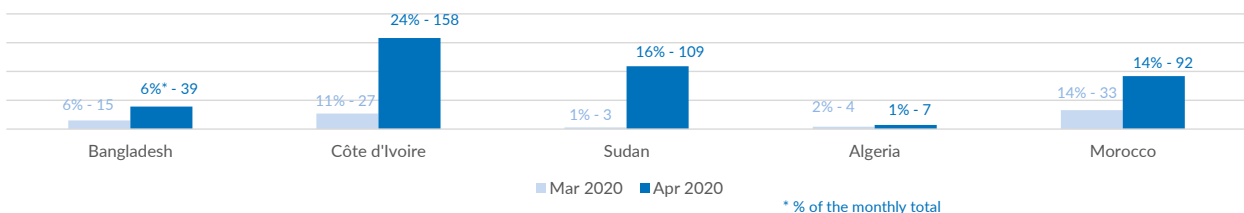

<b>Estimated # of arrivals during the last seven days</b>	<b>121</b>
---	------------

(Based on arrivals or registration figures collected by UNHCR staff)

Mon, 11 May 2020	0
Tue, 12 May 2020	0
Wed, 13 May 2020	53
Thu, 14 May 2020	0
Fri, 15 May 2020	0
Sat, 16 May 2020	68
Sun, 17 May 2020	0

Arrivals per month

\* (as of 17 May 2020)

Sea arrivals of last weeks

Asylum applications

(Applications are not necessarily lodged by new arrivals)

■ 2016 ■ 2017 ■ 2018 ■ 2019

Sea arrivals by gender and age - Jan -Apr 2020

Most common sea arrival nationalities in Italy (comparison with previous month)

\* % of the monthly total

Estimated daily sea arrivals in 2020