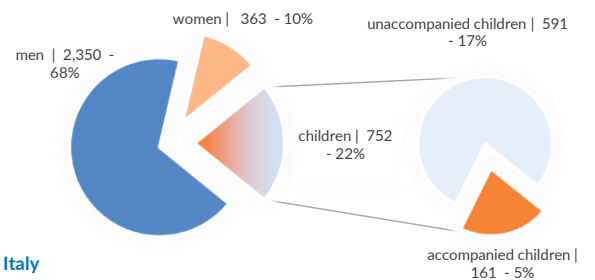

<b>Estimated # of arrivals during the last seven days</b>	<b>121</b>
---	------------

(Based on arrivals or registration figures collected by UNHCR staff)

Mon, 11 May 2020	0
Tue, 12 May 2020	0
Wed, 13 May 2020	53
Thu, 14 May 2020	0
Fri, 15 May 2020	0
Sat, 16 May 2020	68
Sun, 17 May 2020	0

Arrivals per month

\* (as of 17 May 2020)

Sea arrivals of last weeks

Asylum applications

(Applications are not necessarily lodged by new arrivals)

■ 2016 ■ 2017 ■ 2018 ■ 2019

Sea arrivals by gender and age - Jan -Apr 2020

Most common sea arrival nationalities in Italy (comparison with previous month)

\* % of the monthly total

Estimated daily sea arrivals in 2020