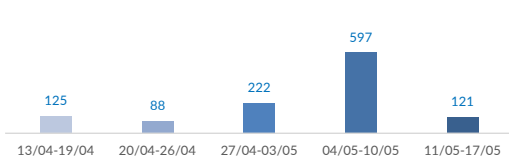

## Italy weekly snapshot - 17 May 2020

(The charts below are based on figures from the Italian Ministry of Interior and UNHCR estimates. All figures are provisional and subject to change)

<b>Total arrivals (1 Jan - 17 May 2020):</b>	<b>4,305</b>
Total arrivals (1 Jan - 17 May 2019):	1,219
<b>Total arrivals 1 May - 17 May 2020</b>	<b>840</b>
Total arrivals 1 May - 17 May 2019	440
<b>Average daily arrivals in May 2020 so far:</b>	<b>49</b>
Average daily arrivals in April 2020:	22

<b>Dead and missing in 2019 - Central Med</b>	<b>754</b>
Dead and missing in 2019 - Mediterranean Sea	1,336

2019: further 8 incidents, for a total of 547 people involved, were reported but are still under verification

<b>Estimated # of arrivals during the last seven days</b>	<b>121</b>
---	------------

(Based on arrivals or registration figures collected by UNHCR staff)

Mon, 11 May 2020	0
Tue, 12 May 2020	0
Wed, 13 May 2020	53
Thu, 14 May 2020	0
Fri, 15 May 2020	0
Sat, 16 May 2020	68
Sun, 17 May 2020	0

Arrivals per month

\* (as of 17 May 2020)

Sea arrivals of last weeks

Asylum applications

(Applications are not necessarily lodged by new arrivals)

■ 2016 ■ 2017 ■ 2018 ■ 2019

Sea arrivals by gender and age - Jan -Apr 2020