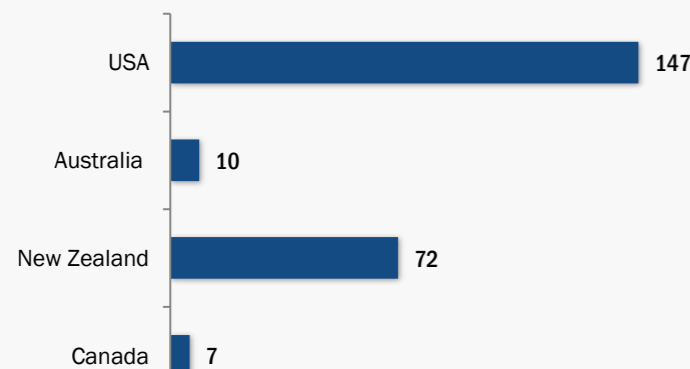

Main destinations in 2020