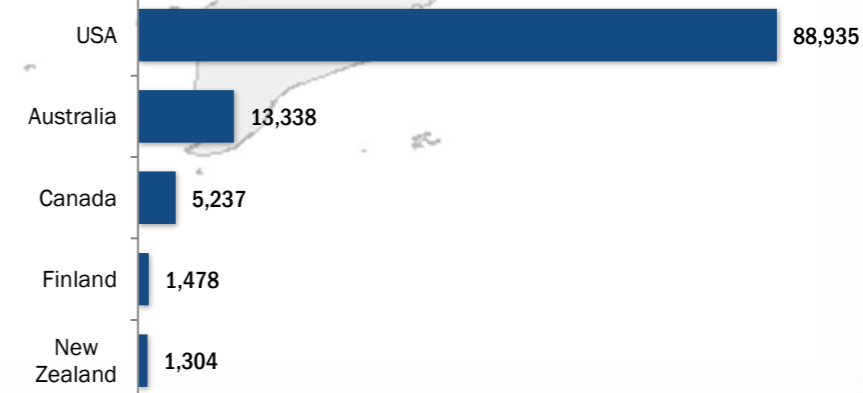

Main destinations from 2005-2020

For more information, visit: www.commonservice.info