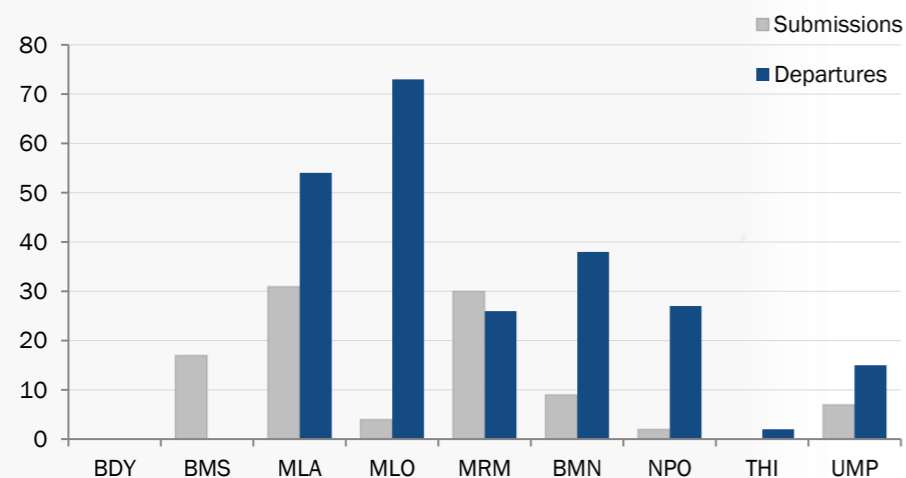

Resettlement of Myanmar Refugees from Temporary Shelters in Thailand

31 May 2020

Thailand Border Operation - Information Management Unit, Mae Sot

Resettlement Figures 2005-2020

May

Total number of submissions **135,452**

Total number of departures **113,437**

Resettlement Progress in 2020

May

Total number of submissions **100**

Total number of departures **235**

Total Verified Refugee Population* **93,355**
May 2020

* Verification Exercise conducted from Jan-Apr 2015 and subsequent data changes to-date

Resettlement of Myanmar Refugees by location in 2020