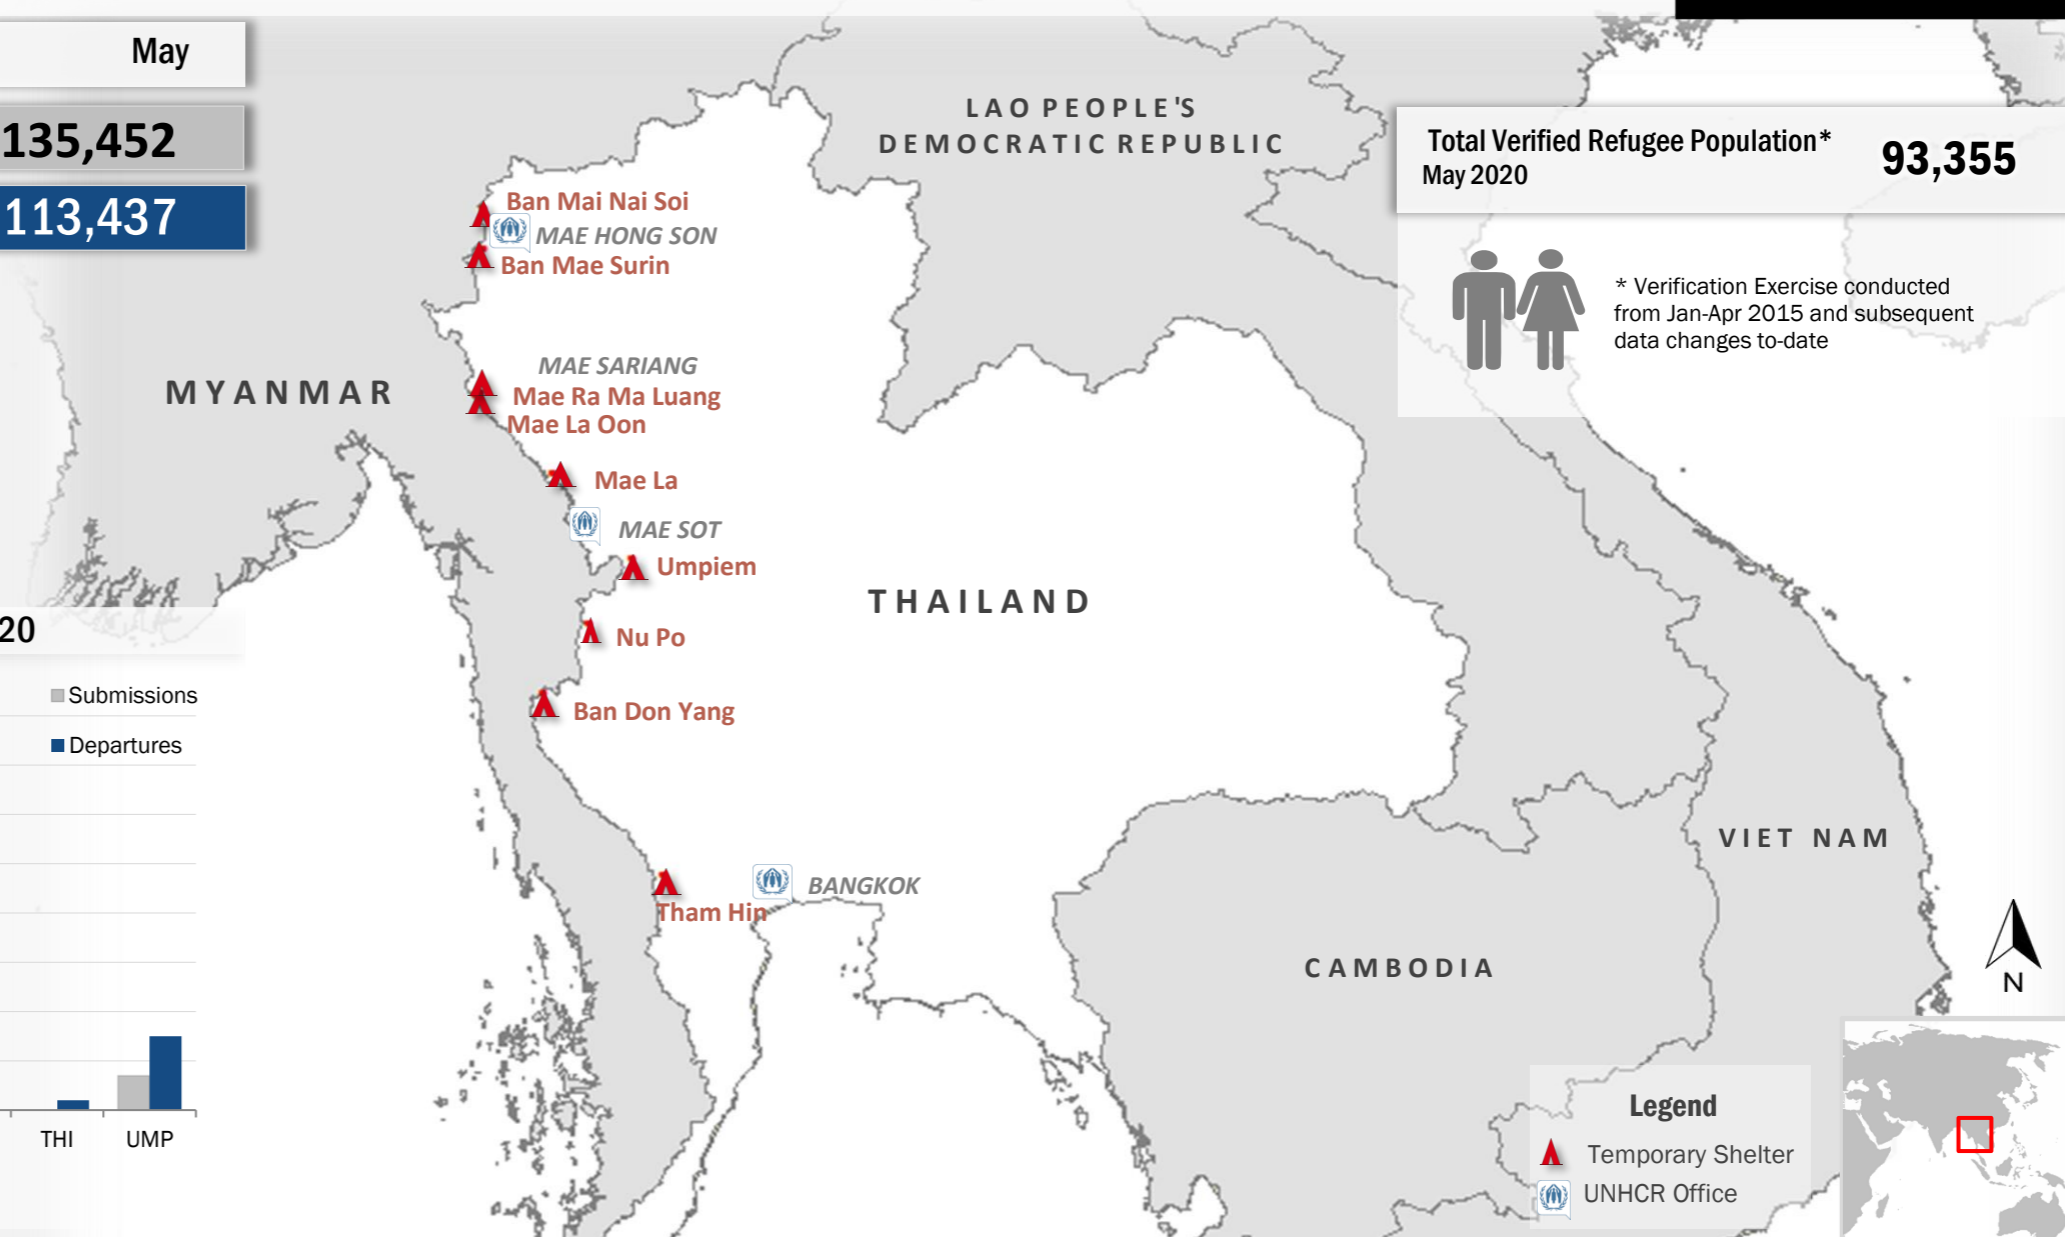

Resettlement of Myanmar Refugees from Temporary Shelters in Thailand

31 May 2020

Thailand Border Operation - Information Management Unit, Mae Sot

Resettlement Figures 2005-2020

May

Total number of submissions **135,452**

Total number of departures **113,437**

Resettlement Progress in 2020

May

Total number of submissions **100**

Total number of departures **235**

Total Verified Refugee Population* **93,355**
May 2020

* Verification Exercise conducted from Jan-Apr 2015 and subsequent data changes to-date

Resettlement of Myanmar Refugees by location in 2020