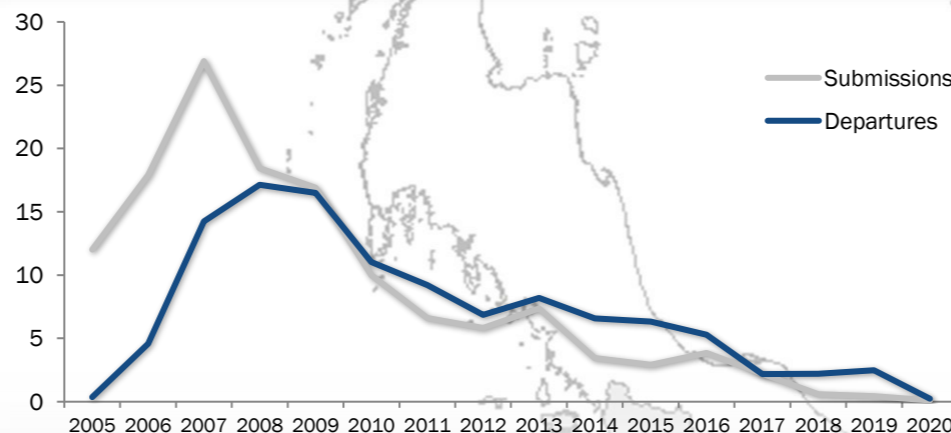

Resettlement overview from 2005 - 2020 (in thousands)

Source: UNHCR proGres database