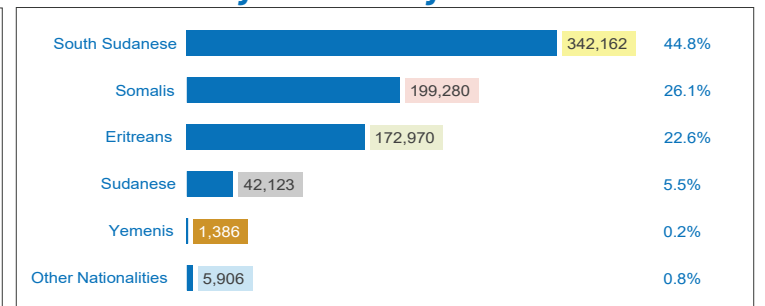

ETHIOPIA

Refugees and Asylum-seekers

As of 31 May 2020

Age/Gender breakdown

Breakdown by nationality

New arrivals trends by location | 2020

Arrivals | 12 months trends

June 2019 - May 2020