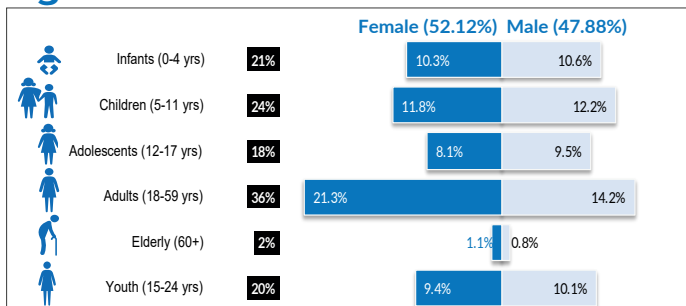

ETHIOPIA

Refugees and Asylum-seekers

As of 31 May 2020

Age/Gender breakdown

Breakdown by nationality

New arrivals trends by location | 2020

Arrivals | 12 months trends

June 2019 - May 2020