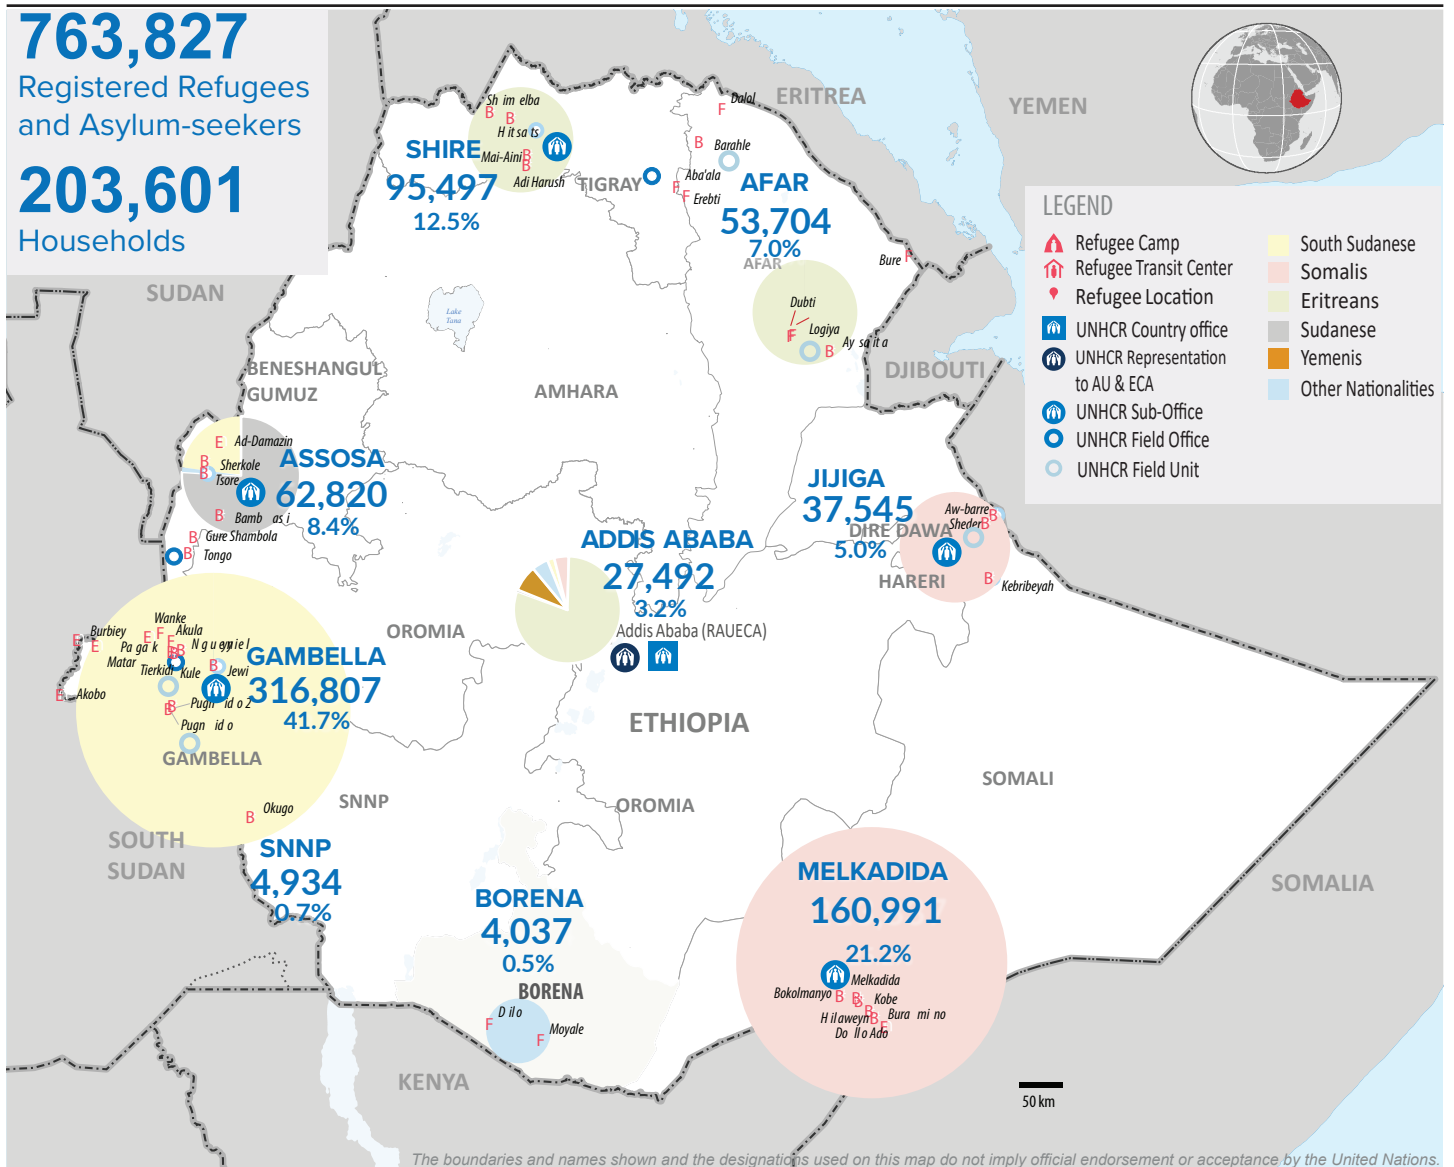

ETHIOPIA

Refugees and Asylum-seekers

As of 31 May 2020

Age/Gender breakdown

Breakdown by nationality

New arrivals trends by location | 2020

Arrivals | 12 months trends

June 2019 - May 2020